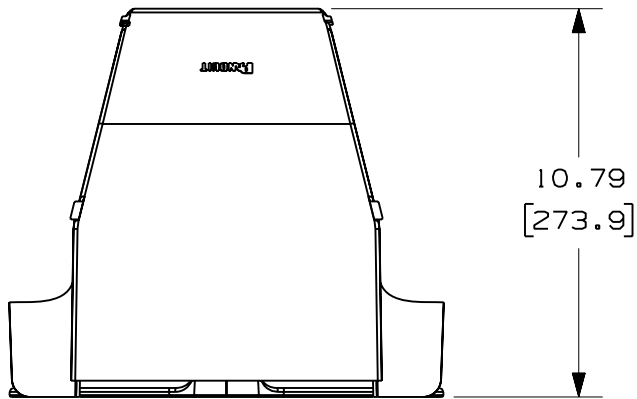

NOTES:

1. SEE CURRENT CATALOG FOR ADDITIONAL PART SUFFIXES TO INDICATE COLOR AND/OR PACKAGE QUANTITY.
2. THE FIBERRUNNER SPILL-OVER JUNCTION WITH 4x4 EXIT INCLUDES:
 ONE (1) BASE ASSEMBLY,
 ONE (1) THROAT COVER,
 ONE (1) SUPPORT BRACKET,
 ONE (1) 1/4-20 T-BOLT,
 ONE (1) 1/4-20 HEX KEPS LOCK NUT,
 TWO (2) 1/4-14x1/2 HEX WASHER HEAD TAPPING SCREWS
3. DIMENSIONS IN PARENTEHESES ARE IN METRIC.

PANDUIT PART NUMBER	WEIGHT
FRSPJ4X4	2.03 LB/EACH (921g/EACH)

ENG. REF.: D39851BZ_DC/00 FRSPJ4X4.prt

CAD FILENAME/LAYERS: FRSPJ4X4.pdf

PANDUIT CORP TINLEY PARK, ILLINOIS
FIBERRUNNER SPILL-OVER JUNCTION WITH 4x4 EXIT (FRSPJ4X4)
 CUSTOMER DRAWING

UNLESS OTHERWISE SPECIFIED, DIMENSIONAL TOLERANCES ARE:
 (.X) ± (.XXX) ±
 (.XX) ± .03 (.8) ANGLES ±

UNLESS OTHERWISE SPECIFIED, ALL DIMENSIONS ARE GIVEN IN INCHES, THIRD ANGLE PROJECTION.

DRAWN BY: MSO	MAT'L: ABS/STEEL	SCALE: NONE
DATE: 7-6-09		DRAWING NO.: 39851-23
CHK'D: EB		DWG SIZE: A