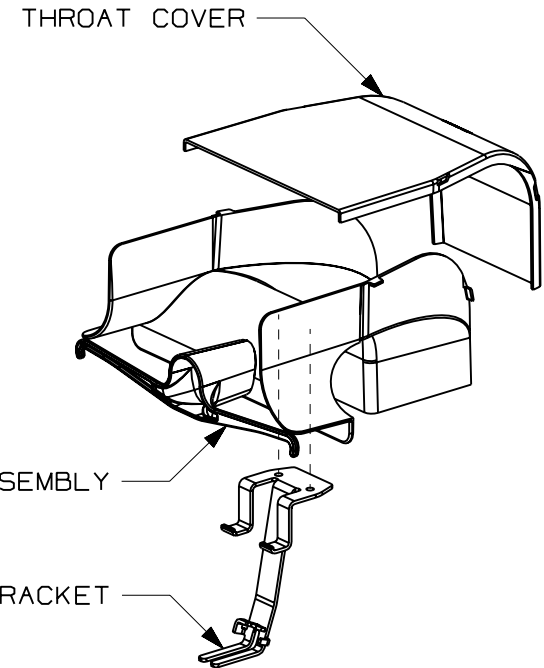

NOTES:

1. SEE CURRENT CATALOG FOR ADDITIONAL PART SUFFIXES TO INDICATE COLOR AND/OR PACKAGE QUANTITY.
2. THE FIBERRUNNER SPILL-OVER JUNCTION WITH 4x4 EXIT INCLUDES:
 ONE (1) BASE ASSEMBLY,
 ONE (1) THROAT COVER,
 ONE (1) SUPPORT BRACKET,
 ONE (1) 1/4-20 T-BOLT,
 ONE (1) 1/4-20 HEX KEPS LOCK NUT,
 TWO (2) 1/4-14x1/2 HEX WASHER HEAD TAPPING SCREWS
3. DIMENSIONS IN PARENTEHESES ARE IN METRIC.

PANDUIT PART NUMBER	WEIGHT
FRSPJ4X4	2.03 LB/EACH (921g/EACH)

ENG. REF.: D39851BZ_DC/00 FRSPJ4X4.prt

CAD FILENAME/LAYERS: FRSPJ4X4.pdf

PANDUIT CORP TINLEY PARK, ILLINOIS
FIBERRUNNER SPILL-OVER JUNCTION WITH 4x4 EXIT (FRSPJ4X4)
 CUSTOMER DRAWING