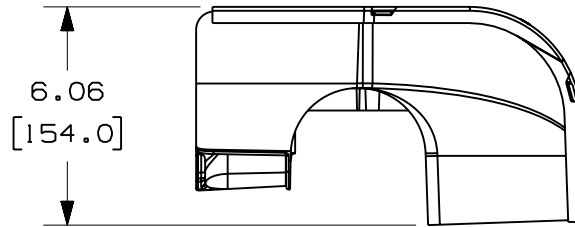

NOTES:

1. SEE CURRENT CATALOG FOR ADDITIONAL PART SUFFIXES TO INDICATE COLOR AND/OR PACKAGE QUANTITY.
2. THE FIBERRUNNER SPILL-OVER JUNCTION WITH 4x4 EXIT INCLUDES:
  ONE (1) BASE ASSEMBLY,
  ONE (1) THROAT COVER,
  ONE (1) SUPPORT BRACKET,
  ONE (1) 1/4-20 T-BOLT,
  ONE (1) 1/4-20 HEX KEPS LOCK NUT,
  TWO (2) 1/4-14x1/2 HEX WASHER HEAD TAPPING SCREWS
3. DIMENSIONS IN PARENTEHESES ARE IN METRIC.

PANDUIT PART NUMBER	WEIGHT
FRSPJ4X4	2.03 LB/EACH (921g/EACH)

ENG. REF.: D39851BZ_DC/00 FRSPJ4X4.prt

CAD FILENAME/LAYERS: FRSPJ4X4.pdf

PANDUIT CORP TINLEY PARK, ILLINOIS
FIBERRUNNER SPILL-OVER JUNCTION WITH 4x4 EXIT (FRSPJ4X4)
CUSTOMER DRAWING

UNLESS OTHERWISE SPECIFIED, DIMENSIONAL TOLERANCES ARE:
(.X) ± (.XXX) ±
(.XX) ± .03 (.8) ANGLES ±

UNLESS OTHERWISE SPECIFIED, ALL DIMENSIONS ARE GIVEN IN INCHES, THIRD ANGLE PROJECTION.

DRAWN BY: MSO	MAT'L: ABS/STEEL	SCALE: NONE
DATE: 7-6-09		DRAWING NO.: 39851-23
CHK'D: EB		DWG SIZE: A

REV	DATE	BY	CHK	DESCRIPTION	ECN	R	CUST	SUP	GMBH
R	7-6-09	MSO	EB	RELEASED TO PRODUCTION	39851-23	RN	RN