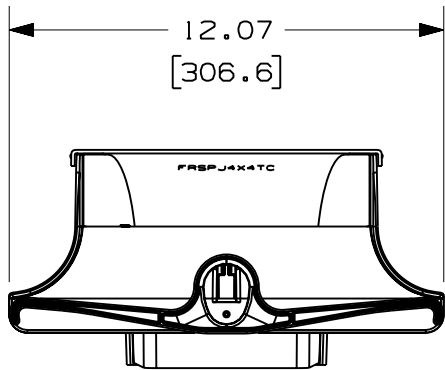

NOTES:

1. SEE CURRENT CATALOG FOR ADDITIONAL PART SUFFIXES TO INDICATE COLOR AND/OR PACKAGE QUANTITY.
2. THE FIBERRUNNER SPILL-OVER JUNCTION WITH 4x4 EXIT INCLUDES:
 ONE (1) BASE ASSEMBLY,
 ONE (1) THROAT COVER,
 ONE (1) SUPPORT BRACKET,
 ONE (1) 1/4-20 T-BOLT,
 ONE (1) 1/4-20 HEX KEPS LOCK NUT,
 TWO (2) 1/4-14x1/2 HEX WASHER HEAD TAPPING SCREWS
3. DIMENSIONS IN PARENTEHESES ARE IN METRIC.

PANDUIT PART NUMBER	WEIGHT
FRSPJ4X4	2.03 LB/EACH (921g/EACH)

ENG. REF.: D39851BZ_DC/00 FRSPJ4X4.prt

CAD FILENAME/LAYERS: FRSPJ4X4.pdf

PANDUIT CORP TINLEY PARK, ILLINOIS
FIBERRUNNER SPILL-OVER JUNCTION WITH 4x4 EXIT (FRSPJ4X4)
 CUSTOMER DRAWING

UNLESS OTHERWISE SPECIFIED, DIMENSIONAL TOLERANCES ARE:
 (.X) ± (.XXX) ±
 (.XX) ± .03 (.8) ANGLES ±

UNLESS OTHERWISE SPECIFIED, ALL DIMENSIONS ARE GIVEN IN INCHES, THIRD ANGLE PROJECTION.

DRAWN BY: MSO	MAT'L: ABS/STEEL	SCALE: NONE
DATE: 7-6-09		DRAWING NO.: 39851-23
CHK'D: EB		DWG SIZE: A