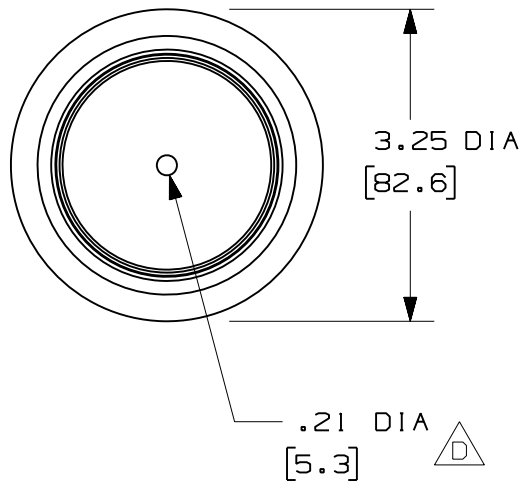

PANDUIT PART NUMBER	WEIGHT
FRSSM2	0.07 LB/EACH (34g/EACH)

NOTES:

- SEE CURRENT CATALOG FOR ADDITIONAL PART SUFFIXES TO INDICATE COLOR AND/OR PACKAGE QUANTITY.
- THE FIBERRUNNER SLACK SPOOL MANAGER - 2.37" (60.3) DIAMETER IS DESIGNED WITH A MINIMUM 2" (50.8) BEND RADIUS TO PROTECT FIBER OPTIC CABLES.
- THE FIBERRUNNER SLACK SPOOL MANAGER - 2.37" (60.3) DIAMETER INCLUDES:
ONE (1) SLACK SPOOL,
ONE (1) 1/4-20x1/2 HEX HEAD CAP SCREW,
ONE (1) 1/4 SAE FLAT WASHER,
ONE (1) 1/4-20 HEX KEPS NUT
- DIMENSIONS IN PARENTHESES ARE IN METRIC.

ENG. REF.: D38419BE_DC_FRSSM2_01.prt

CAD FILENAME/LAYERS FRSSM2.pdf

PANDUIT CORP TINLEY PARK, ILLINOIS
FIBERRUNNER SLACK SPOOL MANAGER
 - 2.37" (60.3) DIAMETER (FRSSM2)
 CUSTOMER DRAWING

UNLESS OTHERWISE SPECIFIED, DIMENSIONAL TOLERANCES ARE: (.X) ± (.XXX) ± (.XX) ± .03 (.8) ANGLES ±		UNLESS OTHERWISE SPECIFIED, ALL DIMENSIONS ARE GIVEN IN INCHES, THIRD ANGLE PROJECTION.	
DRAWN BY MSO	MAT'L: PVC	SCALE NONE	DWG A
DATE 12-17-02	CHK'D RPA	DRAWING NO. 38419-02	SIZE A

-	-----	---	---	D. DIMENSIONED MOUNTING HOLE C. REVISED GENERAL NOTES	-----	--	--
1	7-21-06	DTP	RN	B. REVISED PART WEIGHT A. REVISED CAD FILENAME	38419-02	RN	RN
R	12-17-02	MSO	RPA	RELEASED TO PRODUCTION	38419-02	RN	RN
REV	DATE	BY	CHK	DESCRIPTION	ECN	R	CUST SUP GMBH