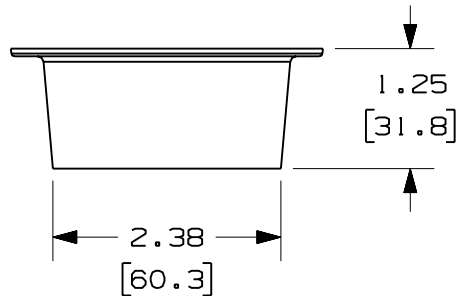

PANDUIT PART NUMBER	WEIGHT
FRSSM2	0.07 LB/EACH (34g/EACH)

NOTES:

- SEE CURRENT CATALOG FOR ADDITIONAL PART SUFFIXES TO INDICATE COLOR AND/OR PACKAGE QUANTITY.
- THE FIBERRUNNER SLACK SPOOL MANAGER - 2.37" (60.3) DIAMETER IS DESIGNED WITH A MINIMUM 2" (50.8) BEND RADIUS TO PROTECT FIBER OPTIC CABLES.
- THE FIBERRUNNER SLACK SPOOL MANAGER - 2.37" (60.3) DIAMETER INCLUDES:
ONE (1) SLACK SPOOL,
ONE (1) 1/4-20x1/2 HEX HEAD CAP SCREW,
ONE (1) 1/4 SAE FLAT WASHER,
ONE (1) 1/4-20 HEX KEPS NUT
- DIMENSIONS IN PARENTHESES ARE IN METRIC.

ENG. REF.: D38419BE_DC_FRSSM2_01.prt

CAD FILENAME/LAYERS FRSSM2.pdf

PANDUIT CORP TINLEY PARK, ILLINOIS
FIBERRUNNER SLACK SPOOL MANAGER
 - 2.37" (60.3) DIAMETER (FRSSM2)
 CUSTOMER DRAWING

UNLESS OTHERWISE SPECIFIED, DIMENSIONAL TOLERANCES ARE: (.X) ± (.XXX) ± (.XX) ± .03 (.8) ANGLES ±		UNLESS OTHERWISE SPECIFIED, ALL DIMENSIONS ARE GIVEN IN INCHES, THIRD ANGLE PROJECTION.	
DRAWN BY MSO	MAT'L: PVC	SCALE NONE	DWG A
DATE 12-17-02	CHK'D RPA	DRAWING NO. 38419-02	SIZE A