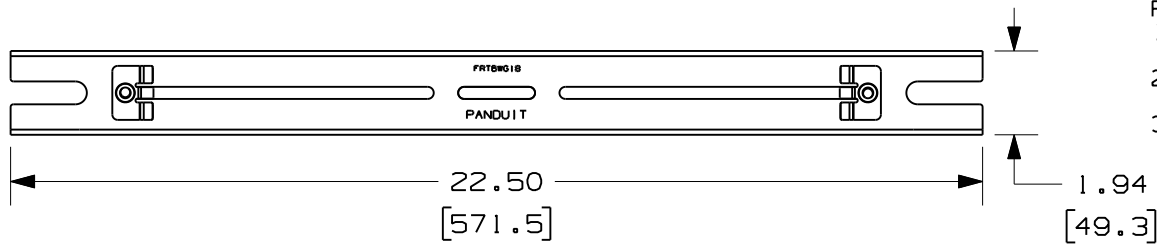

THIS COPY IS PROVIDED ON A RESTRICTED BASIS AND IS NOT TO BE USED IN ANY WAY DETRIMENTAL TO THE INTERESTS OF PANDUIT CORP.

| PANDUIT PART NUMBER | WEIGHT |
|---------------------|---------------------------------|
| FRTBWG18 | 1.45 LBS/EACH (657.7 g/EACH) |

NOTES:

- PANDUIT PART NUMBER FRTBWG18 INCLUDES:
 1. ONE (1) FIBERRUNNER TRAPEZE BRACKET FOR WYR-GRID 18" PATHWAY
 2. TWO (2) FIBERRUNNER TRAPEZE BRACKET WYR-GRID CLIP ASSEMBLY.
 3. DIMENSIONS IN PARENTHESES ARE METRIC.