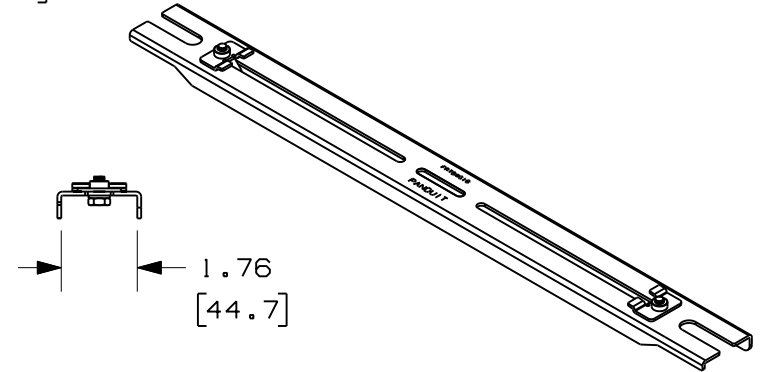

THIS COPY IS PROVIDED ON A RESTRICTED BASIS AND IS NOT TO BE USED IN ANY WAY DETRIMENTAL TO THE INTERESTS OF PANDUIT CORP.

| PANDUIT PART NUMBER | WEIGHT |
|---------------------|---------------------------------|
| FRTBWG18 | 1.45 LBS/EACH (657.7 g/EACH) |

NOTES:

- PANDUIT PART NUMBER FRTBWG18 INCLUDES:
 1. ONE (1) FIBERRUNNER TRAPEZE BRACKET FOR WYR-GRID 18" PATHWAY
 2. TWO (2) FIBERRUNNER TRAPEZE BRACKET WYR-GRID CLIP ASSEMBLY.
 3. DIMENSIONS IN PARENTHESES ARE METRIC.