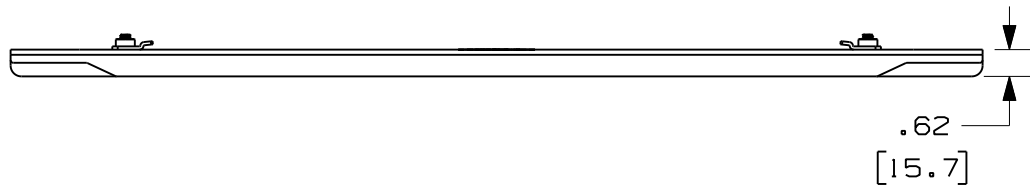

THIS COPY IS PROVIDED ON A RESTRICTED BASIS AND IS NOT TO BE USED IN ANY WAY DETRIMENTAL TO THE INTERESTS OF PANDUIT CORP.

| PANDUIT PART NUMBER | WEIGHT |
|---------------------|---------------------------------|
| FRTBWG18 | 1.45 LBS/EACH (657.7 g/EACH) |

NOTES:

- PANDUIT PART NUMBER FRTBWG18 INCLUDES:
 1. ONE (1) FIBERRUNNER TRAPEZE BRACKET FOR WYR-GRID 18" PATHWAY
 2. TWO (2) FIBERRUNNER TRAPEZE BRACKET WYR-GRID CLIP ASSEMBLY.
 3. DIMENSIONS IN PARENTHESES ARE METRIC.