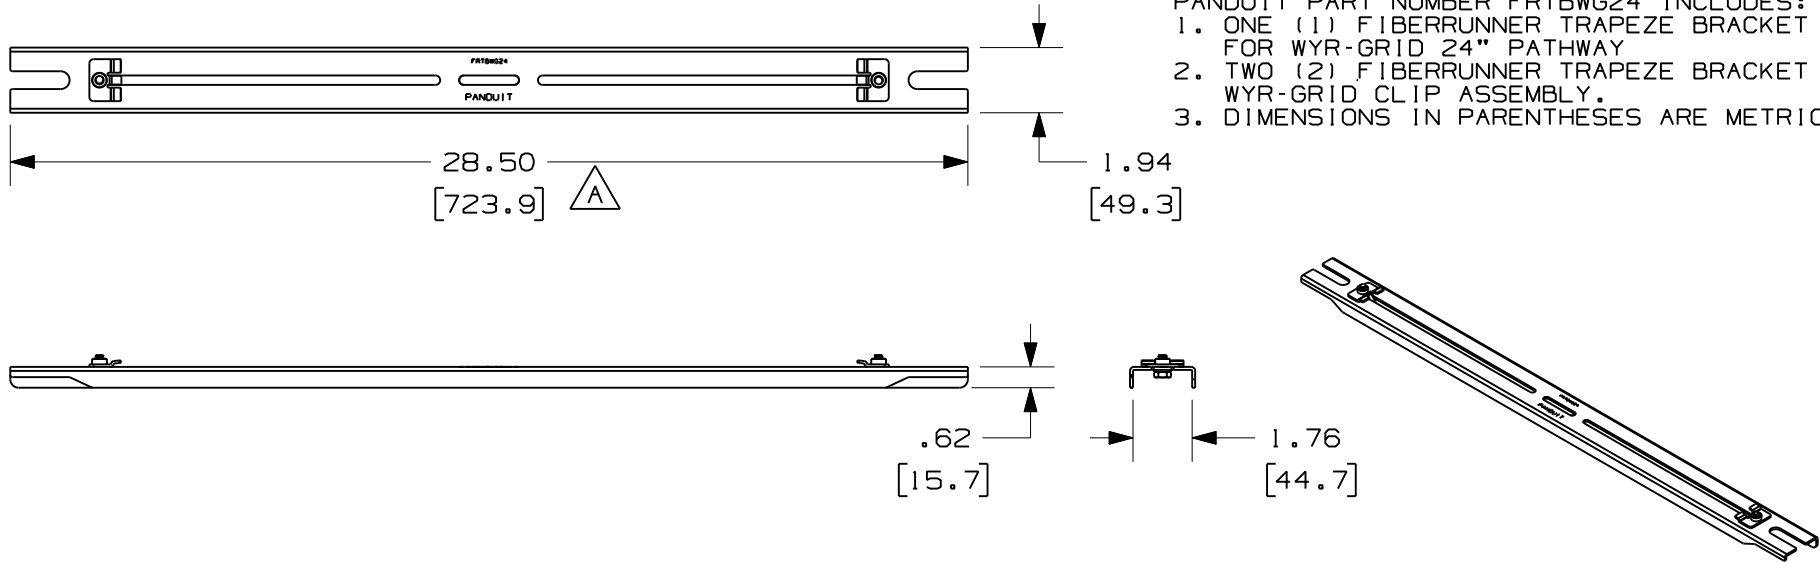

THIS COPY IS PROVIDED ON A RESTRICTED BASIS AND IS NOT TO BE USED IN ANY WAY DETRIMENTAL TO THE INTERESTS OF PANDUIT CORP.

PANDUIT PART NUMBER	WEIGHT
FRTBWG24	1.95 LBS/EACH (884.5 g/EACH)

NOTES:

- PANDUIT PART NUMBER FRTBWG24 INCLUDES:
 1. ONE (1) FIBERRUNNER TRAPEZE BRACKET FOR WYR-GRID 24" PATHWAY
 2. TWO (2) FIBERRUNNER TRAPEZE BRACKET WYR-GRID CLIP ASSEMBLY.
 3. DIMENSIONS IN PARENTHESES ARE METRIC.

CAD FILENAME/LAYERS 10D165AC_DC/02A (FRTBWG24)

PANDUIT CORP. TINLEY PARK, ILLINOIS

FIBERRUNNER TRAPEZE BRACKET FOR WYR-GRID 24" PATHWAY ASSEMBLY (FRTBWG24)
 CUSTOMER DRAWING

UNLESS OTHERWISE SPECIFIED, DIMENSIONAL TOLERANCES ARE: (.X) ± (.XXX) ± (.XX) ± .01 (.3) ANGLES ±	UNLESS OTHERWISE SPECIFIED, ALL DIMENSIONS ARE GIVEN IN INCHES, THIRD ANGLE PROJECTION.
---	---

REV	DATE	BY	CHK	DESCRIPTION	ECN	CHK	CUST	SUP	DRAWN BY	MAT'L	SCALE	DRAWING NO.	DWG SIZE
I	8-26-10	JAHA	EB	A. REVISED PART GEOMETRY	10D165AC-DC	RN	RN		JAHA		NONE	10D165AC-DC	A
R	8-3-10	JAHA	EB	RELEASED TO PRODUCTION	10D165AC-DC	RN	RN		DATE 8-3-10	SEE NOTES ABOVE			
									CHK'D EB				