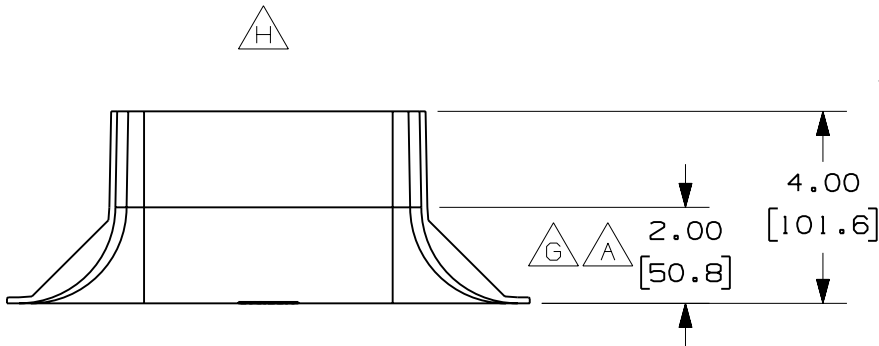

THIS COPY IS PROVIDED ON A RESTRICTED BASIS AND IS NOT TO BE USED IN ANY WAY DETRIMENTAL TO THE INTERESTS OF PANDUIT CORP.

PANDUIT PART NUMBER	WEIGHT
FRTR6X4	0.43 LB/EACH (195g/EACH)

E NOTES:

1. SEE CURRENT CATALOG FOR ADDITIONAL PART SUFFIXES TO INDICATE COLOR AND/OR PACKAGE QUANTITY.
2. THE FIBERRUNNER 6x4 3-SIDED BEND RADIUS CONTROL TRUMPET IS DESIGNED WITH A MINIMUM 2" (50.8) BEND RADIUS TO PROTECT FIBER OPTIC CABLES.
3. DIMENSIONS IN PARENTHESES ARE IN METRIC.

ENG. REF.: D37185FM_DC_FRTR6X4_01.prt **B**

CAD FILENAME/LAYERS **D** FRTR6X4.pdf

PANDUIT CORP TINLEY PARK, ILLINOIS
FIBERRUNNER 6x4 3-SIDED BEND RADIUS CONTROL TRUMPET (FRTR6X4)
C CUSTOMER DRAWING

UNLESS OTHERWISE SPECIFIED,
 DIMENSIONAL TOLERANCES ARE:
 (.X) ± (.XXX) ±
 (.XX) ± .03 (.8) ANGLES ±

UNLESS OTHERWISE SPECIFIED,
 ALL DIMENSIONS ARE GIVEN IN
 INCHES, THIRD ANGLE PROJECTION.

REV	DATE	BY	CHK	DESCRIPTION	ECN	R	CUST	SUP	GMBH
-	-----	---	---	H. REMOVED DIMENSIONS G. RELOCATED DIMENSIONS	-----	--	--		
-	-----	---	---	F. REVISED PART WEIGHT E. REVISED GENERAL NOTES	-----	--	--		
2	7-14-06	DTP	RN	D. REVISED CAD FILENAME C. REVISED DRAWING TITLE	37185-95	RN	RN		
1	6-20-01	JHNU	HIW	B. REVISED FILENAME A. ADDED DIMENSION	37185-95	HIW	HIW		
R	1-22-01	JHNU	RPA	RELEASED TO PRODUCTION	37185-95	HIW	HIW		