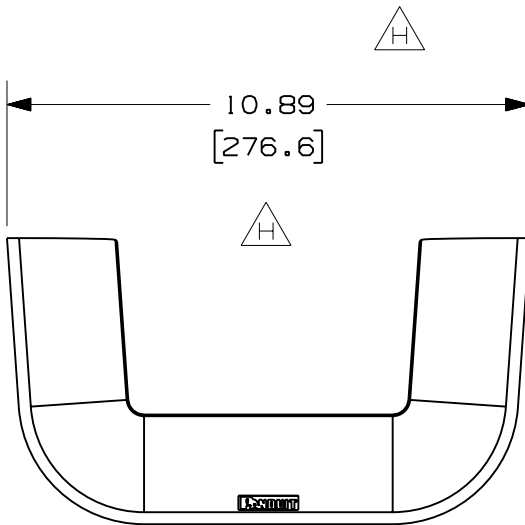

THIS COPY IS PROVIDED ON A RESTRICTED BASIS AND IS NOT TO BE USED IN ANY WAY DETRIMENTAL TO THE INTERESTS OF PANDUIT CORP.

PANDUIT PART NUMBER	WEIGHT
FRTR6X4	0.43 LB/EACH (195g/EACH)

E NOTES:

1. SEE CURRENT CATALOG FOR ADDITIONAL PART SUFFIXES TO INDICATE COLOR AND/OR PACKAGE QUANTITY.
2. THE FIBERRUNNER 6x4 3-SIDED BEND RADIUS CONTROL TRUMPET IS DESIGNED WITH A MINIMUM 2" (50.8) BEND RADIUS TO PROTECT FIBER OPTIC CABLES.
3. DIMENSIONS IN PARENTHESES ARE IN METRIC.

ENG. REF.: D37185FM_DC_FRTR6X4_01.prt **B**

CAD FILENAME/LAYERS **D** FRTR6X4.pdf

PANDUIT CORP TINLEY PARK, ILLINOIS
FIBERRUNNER 6x4 3-SIDED BEND RADIUS CONTROL TRUMPET (FRTR6X4)
C CUSTOMER DRAWING

UNLESS OTHERWISE SPECIFIED,
 DIMENSIONAL TOLERANCES ARE:
 (.X) ± (.XXX) ±
 (.XX) ± .03 (.8) ANGLES ±

UNLESS OTHERWISE SPECIFIED,
 ALL DIMENSIONS ARE GIVEN IN
 INCHES, THIRD ANGLE PROJECTION.

REV	DATE	BY	CHK	DESCRIPTION	ECN	R	CUST	SUP	GMBH
-	-----	---	---	H. REMOVED DIMENSIONS G. RELOCATED DIMENSIONS	-----	--	--		
-	-----	---	---	F. REVISED PART WEIGHT E. REVISED GENERAL NOTES	-----	--	--		
2	7-14-06	DTP	RN	D. REVISED CAD FILENAME C. REVISED DRAWING TITLE	37185-95	RN	RN		
1	6-20-01	JHNU	HIW	B. REVISED FILENAME A. ADDED DIMENSION	37185-95	HIW	HIW		
R	1-22-01	JHNU	RPA	RELEASED TO PRODUCTION	37185-95	HIW	HIW		

DRAWN BY: JHNU
 DATE: 1-22-01
 CHK'D: RPA

MAT'L: ABS

SCALE: NONE
 DRAWING NO.: 37185-95
 DWG SIZE: A

X-ON Electronics

Largest Supplier of Electrical and Electronic Components

Click to view similar products for [Wire Ducting & Raceways](#) category: