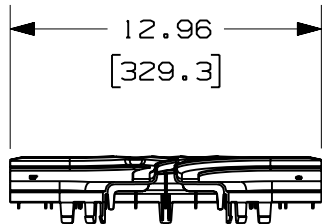

THIS COPY IS PROVIDED ON A RESTRICTED BASIS AND IS NOT TO BE USED IN ANY WAY DETRIMENTAL TO THE INTERESTS OF PANDUIT CORP.

PANDUIT PART NUMBER	WEIGHT
FRTSC12W4	1.01 LB/EACH (458g/EACH)

NOTES:

1. SEE CURRENT CATALOG FOR ADDITIONAL PART SUFFIXES TO INDICATE COLOR AND/OR PACKAGE QUANTITY.
2. THE FIBERRUNNER 12x4 HORIZONTAL TEE WITH 4" EXIT SPLIT COVER REQUIRES NO TOOLS FOR INSTALLATION AND/OR REMOVAL. THE SPLIT COVER CREATES A 3/4" (19.1) RADIUS OPENING TO ALLOW FOR NEW CABLES TO BE ADDED WITHOUT THE NEED FOR REMOVING THE COVERS.
3. DIMENSIONS IN PARENTHESES ARE IN METRIC.

ENG. REF.: D39774BH_DC/00 FRTSC12W4

CAD FILENAME/LAYERS: FRTSC12W4.pdf

PANDUIT CORP TINLEY PARK, ILLINOIS
 FIBERRUNNER 12x4 HORIZONTAL TEE WITH 4" EXIT SPLIT COVER (FRTSC12W4)
 CUSTOMER DRAWING

UNLESS OTHERWISE SPECIFIED, DIMENSIONAL TOLERANCES ARE:
 (.X) ± (.XXX) ±
 (.XX) ± .03 (.8) ANGLES ±

UNLESS OTHERWISE SPECIFIED, ALL DIMENSIONS ARE GIVEN IN INCHES, THIRD ANGLE PROJECTION.

DRAWN BY: MSO	MAT'L: ABS	SCALE: NONE
DATE: 10-22-08		DRAWING NO.: 39774-08
CHK'D: SL		DWG SIZE: A

REV	DATE	BY	CHK	DESCRIPTION	ECN	R	CUST	SUP	GMBH
R	10-22-08	MSO	SL	RELEASED TO PRODUCTION	39774-08	RN	RN		