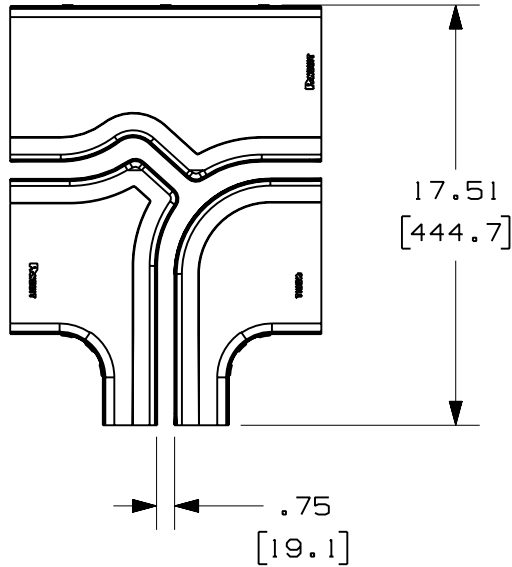

THIS COPY IS PROVIDED ON A RESTRICTED BASIS AND IS NOT TO BE USED IN ANY WAY DETRIMENTAL TO THE INTERESTS OF PANDUIT CORP.

PANDUIT PART NUMBER	WEIGHT
FRTSC12W4	1.01 LB/EACH (458g/EACH)

NOTES:

1. SEE CURRENT CATALOG FOR ADDITIONAL PART SUFFIXES TO INDICATE COLOR AND/OR PACKAGE QUANTITY.
2. THE FIBERRUNNER 12x4 HORIZONTAL TEE WITH 4" EXIT SPLIT COVER REQUIRES NO TOOLS FOR INSTALLATION AND/OR REMOVAL. THE SPLIT COVER CREATES A 3/4" (19.1) RADIUS OPENING TO ALLOW FOR NEW CABLES TO BE ADDED WITHOUT THE NEED FOR REMOVING THE COVERS.
3. DIMENSIONS IN PARENTHESES ARE IN METRIC.

ENG. REF.: D39774BH_DC/00 FRTSC12W4

CAD FILENAME/LAYERS: FRTSC12W4.pdf

PANDUIT CORP TINLEY PARK, ILLINOIS
 FIBERRUNNER 12x4 HORIZONTAL TEE WITH 4" EXIT SPLIT COVER (FRTSC12W4)
 CUSTOMER DRAWING

UNLESS OTHERWISE SPECIFIED, DIMENSIONAL TOLERANCES ARE:
 (.X) ± (.XXX) ±
 (.XX) ± .03 (.8) ANGLES ±

UNLESS OTHERWISE SPECIFIED, ALL DIMENSIONS ARE GIVEN IN INCHES, THIRD ANGLE PROJECTION.

DRAWN BY: MSO	MAT'L: ABS	SCALE: NONE
DATE: 10-22-08		DRAWING NO.: 39774-08
CHK'D: SL		DWG SIZE: A

REV	DATE	BY	CHK	DESCRIPTION	ECN	R	CUST	SUP	GMBH
R	10-22-08	MSO	SL	RELEASED TO PRODUCTION	39774-08	RN	RN		