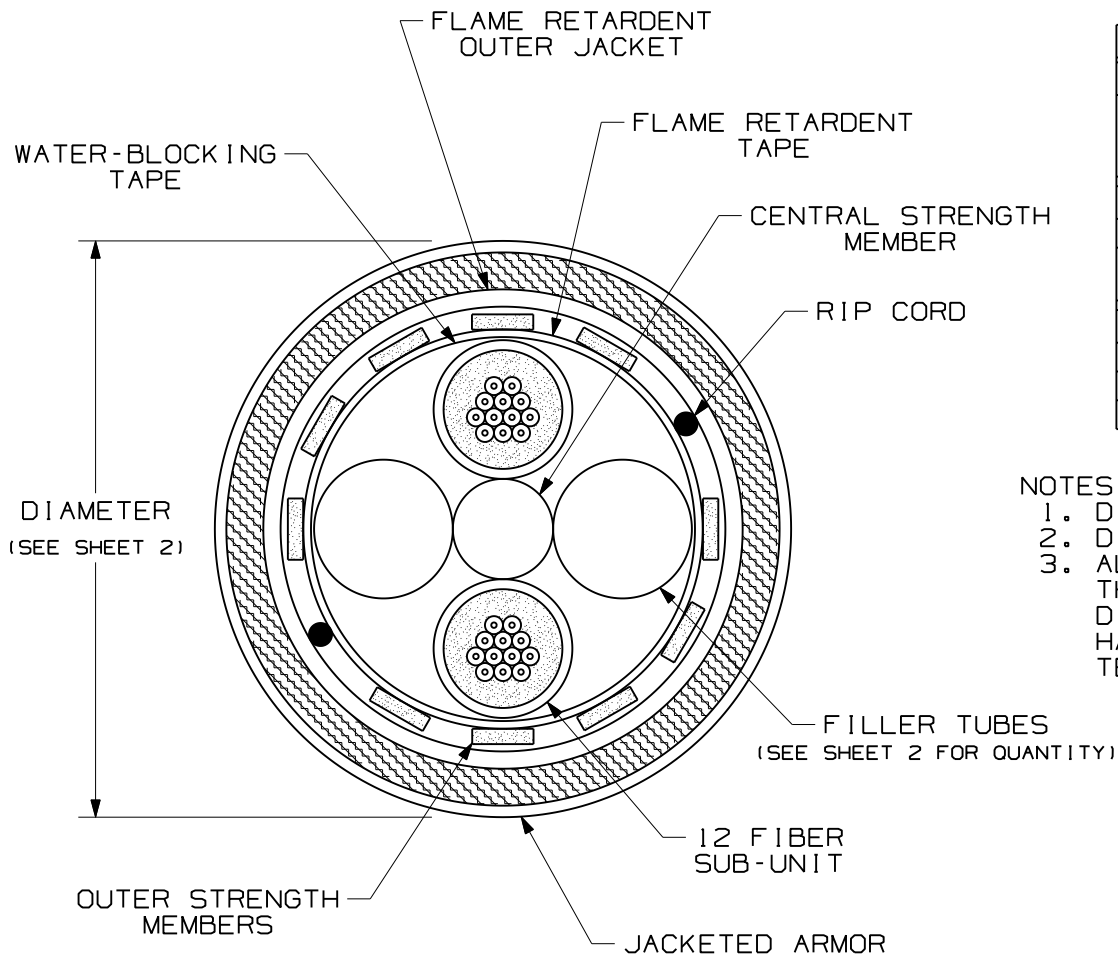

THIS COPY IS PROVIDED ON A RESTRICTED BASIS AND IS NOT TO BE USED IN ANY WAY DETRIMENTAL TO THE INTERESTS OF PANDUIT CORP.

TECHNICAL SPECIFICATIONS		
MAXIMUM LOSS		SINGLEMODE MAXIMUM LOSS
3.5 dB/KM @ 850nm 1.5 dB/KM @ 1300nm		.75 dB/KM @ 1310nm .75 dB/KM @ 1500nm
TENSILE LOAD - RISER RATED		
INSTALLATION		LONG TERM
2700 N (600 lbf)		800 N (180 lbf)
OPERATION	OFCR	OFCP/LSZH
OPERATION	-20° C TO +50° C (-4° F TO +122° F)	0° C TO +50° C (+32° F TO +122° F)
INSTALLATION		
STORAGE	-40° C TO +65° C (-40° F TO +149° F)	

- NOTES:
1. DIAMETER DIMENSION, SHOWN FOR REFERENCE ONLY.
 2. DIMENSIONS IN BRACKETS () ARE ENGLISH.
 3. ALL MATERIALS AND COMPONENTS USED MUST MEET THE MATERIAL RESTRICTIONS OF RoHS (EUROPEAN DIRECTIVE 2002/95/EC ON THE RESTRICTION OF HAZARDOUS SUBSTANCES) AS PROPOSED BY THE RoHS TECHNICAL ADAPTATION COMMITTEE.

REV	DATE	BY	CHK	DESCRIPTION	ECN	R	CUST	SUP	OTH
01	10-27-09	EFK		RELEASED TO PRODUCTION	02055-180				

OPTI-CORE 24 FIBER INDOOR-OUTDOOR ARMORED CABLE WITH (2) 12 FIBER SUB-UNITS
CUSTOMER DRAWING

PANDUIT™
CORP.
TINLEY PARK, ILL 60477

ALL DIMENSIONS ARE GIVEN IN INCHES, UNLESS OTHERWISE SPECIFIED.
DIMENSIONAL TOLERANCES ARE:
(.X) (.XXX) ± 0.3 (.010)
(.XX) ± 0.8 (.03) ANGLES

THIRD ANGLE PROJECTION

DRAWING FILENAME: M02055BY_DC_24/00B
SCALE: NONE
PART NO.: FSM**24Y
FOM**24Y
DRAWING NO.: 02055-180
SIZE: A
SHEET 1 OF 2