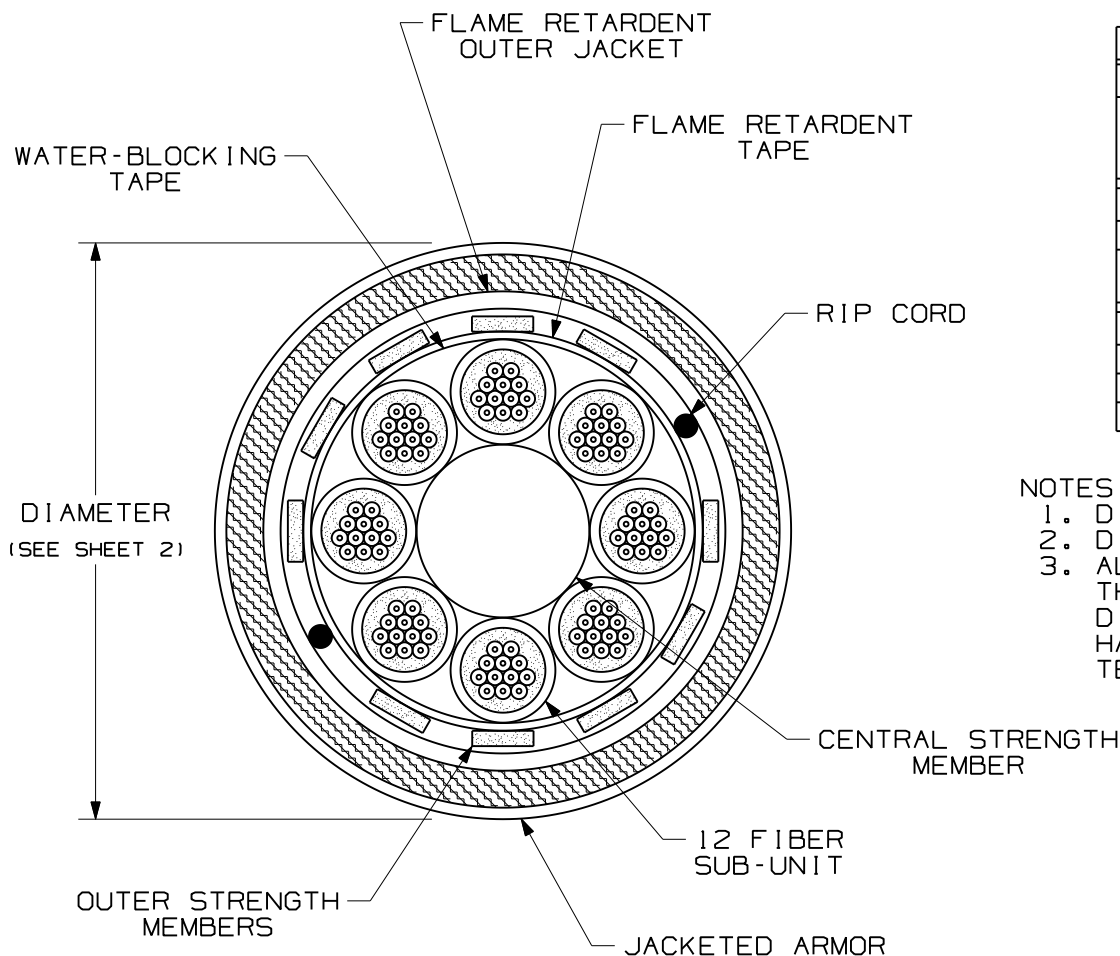

THIS COPY IS PROVIDED ON A RESTRICTED BASIS AND IS NOT TO BE USED IN ANY WAY DETRIMENTAL TO THE INTERESTS OF PANDUIT CORP.

TECHNICAL SPECIFICATIONS		
MAXIMUM LOSS		SINGLEMODE MAXIMUM LOSS
3.5 dB/KM @ 850nm 1.5 dB/KM @ 1300nm		.75 dB/KM @ 1310nm .75 dB/KM @ 1500nm
TENSILE LOAD - RISER RATED		
INSTALLATION		LONG TERM
2700 N (600 lbf)		800 N (180 lbf)
OPERATION	OFCR	OFCP/LSZH
OPERATION	-20° C TO +50° C (-4° F TO +122° F)	0° C TO +50° C (+32° F TO +122° F)
INSTALLATION		
STORAGE	-40° C TO +65° C (-40° F TO +149° F)	

NOTES:

1. DIAMETER DIMENSION, SHOWN FOR REFERENCE ONLY.
2. DIMENSIONS IN BRACKETS () ARE ENGLISH.
3. ALL MATERIALS AND COMPONENTS USED MUST MEET THE MATERIAL RESTRICTIONS OF RoHS (EUROPEAN DIRECTIVE 2002/95/EC ON THE RESTRICTION OF HAZARDOUS SUBSTANCES) AS PROPOSED BY THE RoHS TECHNICAL ADAPTATION COMMITTEE.

										OPTI-CORE 96 FIBER INDOOR/OUTDOOR ARMORED CABLE WITH (8) 12 FIBER SUB-UNITS CUSTOMER DRAWING		
										 PANDUIT ™ CORP. TINLEY PARK, ILL 60477		
										 THIRD ANGLE PROJECTION ALL DIMENSIONS ARE GIVEN IN INCHES, UNLESS OTHERWISE SPECIFIED. DIMENSIONAL TOLERANCES ARE: (.X) (.XXX) ± 0.3 (.010) (.XX) ± 0.8 (.03) ANGLES		
										DRAWING FILENAME M02055BY_DC_96/00C		
										SCALE NONE		
										PART NO. FSM**96Y FOM**96Y		
										DRAWING NO. 02055-95		
										SIZE A		
02	10-27-09	EFK		RELEASED TO PRODUCTION	02055-95						DATE 06-03-05	CHK'D WMA
REV	DATE	BY	CHK	DESCRIPTION	ECN	R	CUST	SUP	OTH			