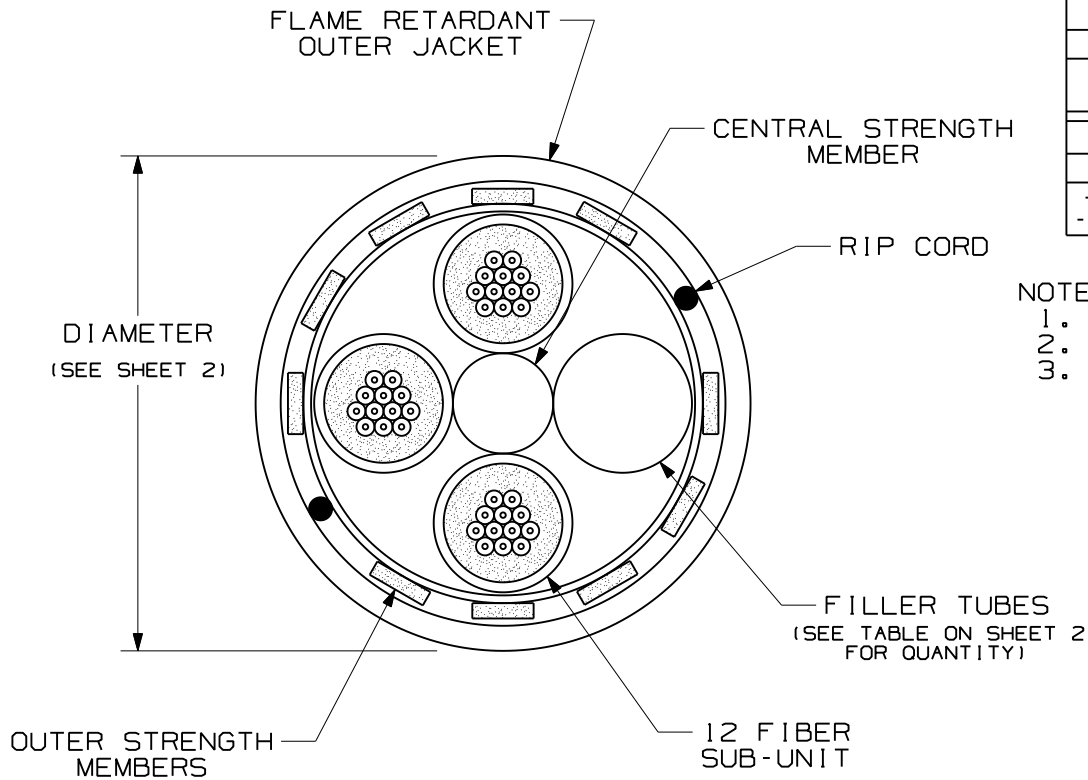

THIS COPY IS PROVIDED ON A RESTRICTED BASIS AND IS NOT TO BE USED IN ANY WAY DETRIMENTAL TO THE INTERESTS OF PANDUIT CORP.

TECHNICAL SPECIFICATIONS		
MAXIMUM LOSS		SINGLEMODE MAXIMUM LOSS
3.5 dB/KM @ 850nm 1.5 dB/KM @ 1300nm		.75 dB/KM @ 1310nm .75 dB/KM @ 1500nm
TENSILE LOAD - RISER RATED		
INSTALLATION		LONG TERM
2670 N (600 lbf)		890 N (200 lbf)
TEMPERATURE		
INSTALLATION	OPERATION	STORAGE
-30° C TO +60° C -22° F TO +140° F	-40° C TO +70° C -40° F TO +158° F	-40° C TO +75° C -40° F TO +167° F

NOTES:

1. DIAMETER DIMENSION, SHOWN FOR REFERENCE ONLY.
2. DIMENSIONS IN BRACKETS () ARE ENGLISH.
3. ALL MATERIALS AND COMPONENTS USED MUST MEET THE MATERIAL RESTRICTIONS OF RoHS (EUROPEAN DIRECTIVE 2002/95/EC ON THE RESTRICTION OF HAZARDOUS SUBSTANCES) AS PROPOSED BY THE RoHS TECHNICAL ADAPTATION COMMITTEE.

REV	DATE	BY	CHK	DESCRIPTION	ECN	R	CUST	SUP	OTH
01	10-28-09	EFK		RELEASED TO PRODUCTION	02055-177				

OPTI-CORE 36 FIBER INDOOR-OUTDOOR CABLE WITH (3) 12 FIBER SUB-UNITS
CUSTOMER DRAWING

PANDUIT™
CORP.
TINLEY PARK, ILL 60477

ALL DIMENSIONS ARE GIVEN IN INCHES, UNLESS OTHERWISE SPECIFIED.
DIMENSIONAL TOLERANCES ARE:
(.X) (.XXX) ± 0.3 (.010)
(.XX) ± 0.8 (.03) ANGLES

DRAWING FILENAME: M02055BZ_DC_36/00B
SCALE: NONE

PART NO. FSN**36Y
FON**36Y