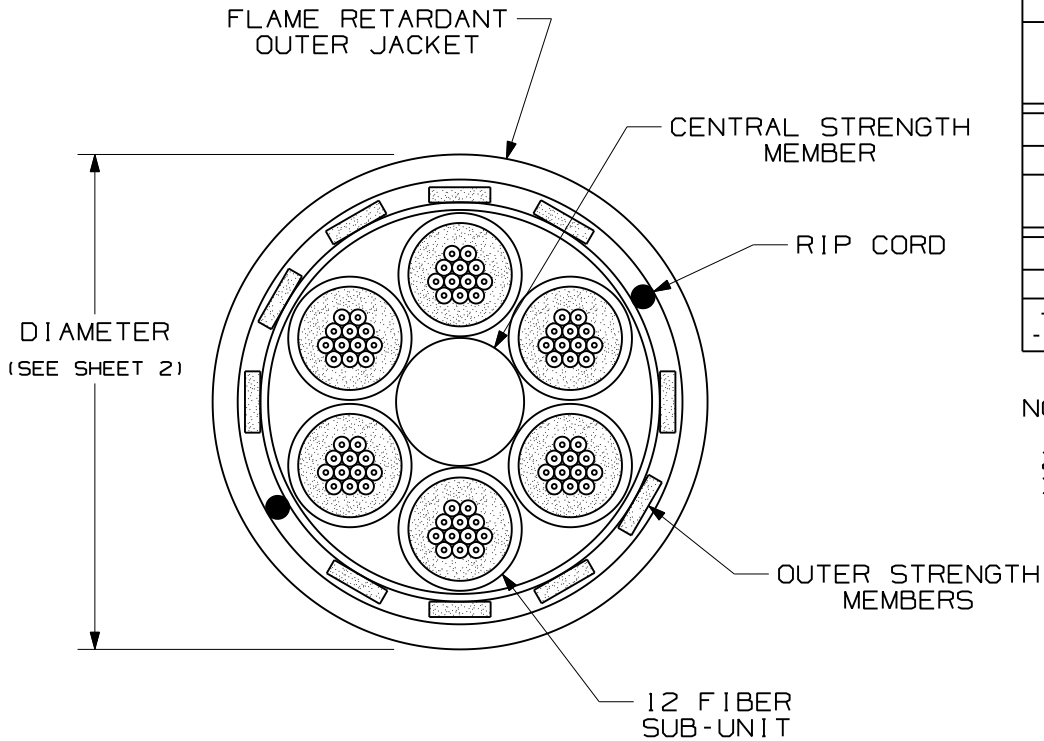

THIS COPY IS PROVIDED ON A RESTRICTED BASIS AND IS NOT TO BE USED IN ANY WAY DETRIMENTAL TO THE INTERESTS OF PANDUIT CORP.

TECHNICAL SPECIFICATIONS		
MAXIMUM LOSS		SINGLEMODE MAXIMUM LOSS
3.5 dB/KM @ 850nm 1.5 dB/KM @ 1300nm		.75 dB/KM @ 1310nm .75 dB/KM @ 1500nm
TENSILE LOAD - RISER RATED		
INSTALLATION		LONG TERM
2670 N (600 lbf)		890 N (200 lbf)
TEMPERATURE		
INSTALLATION	OPERATION	STORAGE
-30° C TO +60° C -22° F TO +140° F	-40° C TO +70° C -40° F TO +158° F	-40° C TO +75° C -40° F TO +167° F

NOTES:

1. DIAMETER DIMENSION, SHOWN FOR REFERENCE ONLY.
2. DIMENSIONS IN BRACKETS () ARE ENGLISH.
3. ALL MATERIALS AND COMPONENTS USED MUST MEET THE MATERIAL RESTRICTIONS OF RoHS (EUROPEAN DIRECTIVE 2002/95/EC ON THE RESTRICTION OF HAZARDOUS SUBSTANCES) AS PROPOSED BY THE RoHS TECHNICAL ADAPTATION COMMITTEE.

REV	DATE	BY	CHK	DESCRIPTION	ECN	R	CUST	SUP	OTH
01	10-28-09	EFK		RELEASED TO PRODUCTION	02055-179				

OPTI-CORE 72 FIBER INDOOR-OUTDOOR CABLE
WITH (6) 12 FIBER SUB-UNITS
CUSTOMER DRAWING

PANDUIT™
CORP.
TINLEY PARK, ILL 60477