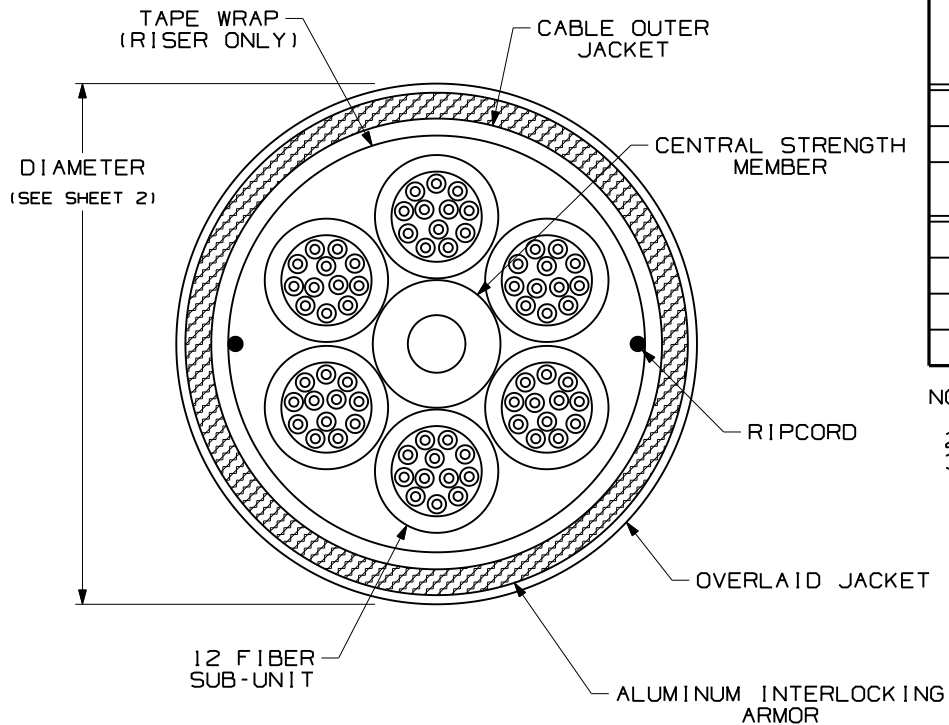

THIS COPY IS PROVIDED ON A RESTRICTED BASIS AND IS NOT TO BE USED IN ANY WAY DETRIMENTAL TO THE INTERESTS OF PANDUIT CORP.

TECHNICAL SPECIFICATIONS			
MAXIMUM LOSS		SINGLEMODE MAXIMUM LOSS	
3.5dB/KM @ 850nm 1.5dB/KM @ 1300nm		.75dB/KM @ 1310nm .75dB/KM @ 1500nm	
TENSILE LOAD - OFCR		TENSILE LOAD - OFCR-LS/OFCP	
INSTALLATION	LONG TERM	INSTALLATION	LONG TERM
1320 N (300 lbf)	330 N (74 lbf)	660 N (150 lbf)	165 N (38 lbf)
OPERATION		OFCR-LS/OFCP	
INSTALLATION		OFCR	
STORAGE		OFCR-LS/OFCP	
-20° C TO +50° C (-4° F TO +122° F)		0° C TO +50° C (+32° F TO +122° F)	
-40° C TO +65° C (-40° F TO +149° F)			

NOTES:

1. DIAMETER DIMENSION, SHOWN FOR REFERENCE ONLY.
2. DIMENSIONS IN BRACKETS () ARE ENGLISH.
3. ALL MATERIALS AND COMPONENTS USED MUST MEET THE MATERIAL RESTRICTIONS OF RoHS (EUROPEAN DIRECTIVE 2002/95/EC ON THE RESTRICTION OF HAZARDOUS SUBSTANCES) AS PROPOSED BY THE RoHS TECHNICAL ADAPTATION COMMITTEE.

REV	DATE	BY	CHK	DESCRIPTION	ECN	R	CUST	SUP	OTH
02	10-26-09	EFK		RELEASED TO PRODUCTION	02055-100				

OPTI-CORE 72 FIBER ARMORED DISTRIBUTION CABLE
WITH 6 SUB-UNITS OF 12 FIBERS
CUSTOMER DRAWING

	ALL DIMENSIONS ARE GIVEN IN INCHES, UNLESS OTHERWISE SPECIFIED. DIMENSIONAL TOLERANCES ARE: (.X) (.XXX) ±0.3 (.010) (.XX) ±0.8 (.03) ANGLES		DRAWING FILENAME M02055BX_DC_72/01A
	THIRD ANGLE PROJECTION	SCALE NONE	PART NO. FSP**72Y FOP**72Y
DRAWN BY MC	REVIEW DRAWING NUMBERS	DRAWING NO. 02055-100	SIZE A
DATE 06-03-05	CHK'D WMA	SHEET 1 OF 2	