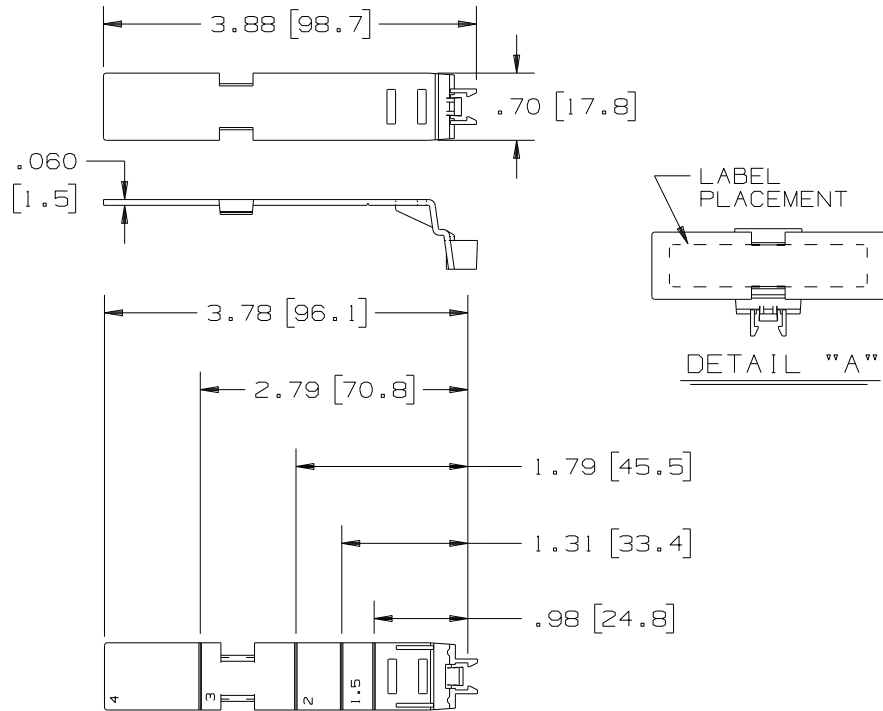

THIS COPY IS PROVIDED ON A RESTRICTED BASIS AND IS NOT TO BE USED IN ANY WAY DETRIMENTAL TO THE INTERESTS OF PANDUIT CORP.

PANDUIT PART NO. *	WEIGHT
FWR-C	.80 LB/100 PCS (360 g/100 PCS)

NOTES:

- \* 1. SEE CURRENT CATALOG FOR ADDITIONAL PART NUMBER SUFFIXES TO INDICATE COLOR AND OR PACKAGE QUANTITY.
- 2. THIS PART ACCOMMODATES NARROW SLOTTED "F" AND "HN" DUCT WIDTHS: 1.50(38.1), 2.00(50.8), 3.00(76.2), AND 4.00(101.6).
- 3. THIS PART ALSO PROVIDES AS AN "F" AND "HN" DUCT LABELING DEVICE AS SHOWN IN DETAIL "A". USED TO IDENTIFY BOTH WIRES EXITING DUCT AND ADJACENT TERMINATIONS.
- 4. DIMENSIONS IN PARENTHESES ARE IN METRIC.

CAD FILENAME/LAYERS		D34518E1_DC_FWR/00B					
<h1>PANDUIT</h1> CORP. TINLEY PARK, ILLINOIS							
WIRE RETAINER (FWR-C) FOR NARROW SLOTTED "F" & "HN" DUCT CUSTOMER DRAWING							
UNLESS OTHERWISE SPECIFIED, DIMENSIONAL TOLERANCES ARE:		UNLESS OTHERWISE SPECIFIED, ALL DIMENSIONS ARE GIVEN IN INCHES, THIRD ANGLE PROJECTION.					
(.X) ± .03 (.8)		(.XXX) ± .010 (.3)					
(.XX) ± .03 (.8)		ANGLES ±					
DRAWN BY	DW	MAT'L:	SCALE				
DATE	1-21-94		POLYVINYL CHLORIDE	NONE			
CHK'D	CEF			DRAWING NO.			
DESCRIPTION		ECN - R	CUST	SUP	34518-34	DWG SIZE	A

REV	DATE	BY	CHK	DESCRIPTION	ECN	R	CUST	SUP
I	11-11-09	JCST	MRJS	A. CHANGED TITLE BLOCK AND NOTES CHANGED "US" TO "NARROW" AND ADDED "HN" DUCT	34518-34		HIW	HIW
R	1-21-94	DW	CEF	RELEASED TO PRODUCTION	34518-34		CEF	CEF