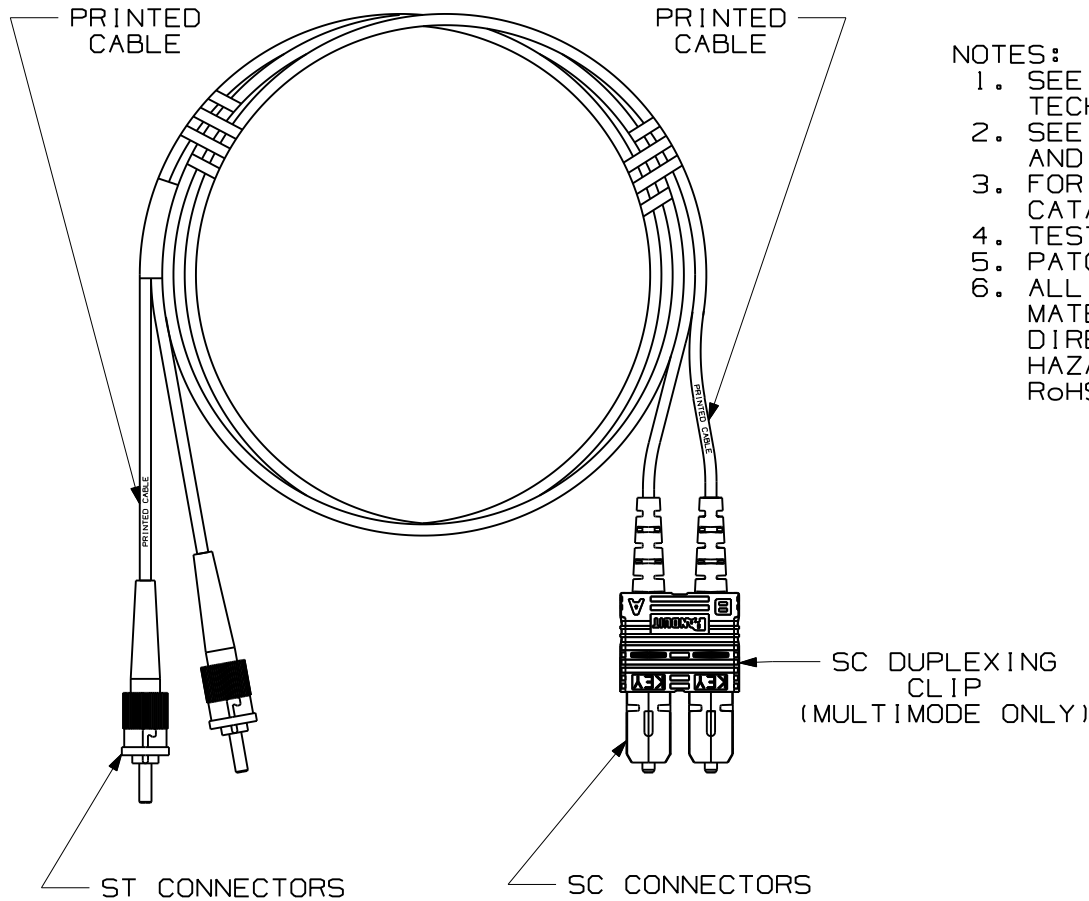

THIS COPY IS PROVIDED ON A RESTRICTED BASIS AND IS NOT TO BE USED IN ANY WAY DETRIMENTAL TO THE INTERESTS OF PANDUIT CORP.

NOTES:

1. SEE SHEET 2 FOR PRODUCT DESCRIPTIONS AND TECHNICAL SPECIFICATIONS.
2. SEE CURRENT CATALOG FOR PATCH CORD LENGTHS AND PACKAGE QUANTITIES.
3. FOR LENGTHS OTHER THAN THOSE LISTED IN CATALOG, CONTACT YOUR PANDUIT SALES PERSON.
4. TESTED TO EIA/TIA 568-B.3.
5. PATCH CORD ROUTING CONFIGURATION A TO B.
6. ALL MATERIALS AND COMPONENTS USED MEET THE MATERIAL RESTRICTIONS OF RoHS, (EUROPEAN DIRECTIVE 2002/95/EC ON THE RESTRICTION OF HAZARDOUS SUBSTANCES) AS PROPOSED BY THE RoHS TECHNICAL ADAPTATION COMMITTEE.

										FIBER OPTIC PATCH CORD DUPLEX ST TO SC CONFIGURATION CUSTOMER DRAWING			
										 PANDUIT TM CORP. TINLEY PARK, ILL 60477			
										ALL DIMENSIONS ARE GIVEN IN INCHES UNLESS OTHERWISE SPECIFIED.		DRAWING FILENAME M02779BD_DC_00A.prt	
										DIMENSIONAL TOLERANCES ARE: (.X) ±.010 (0.3) (.XX) ±.03 (0.8) ANGLES		SCALE NONE	
										THIRD ANGLE PROJECTION		PART NO. SEE TABLE, SHT. 2	
										DRAWN BY MC		REVIEW DRAWING NUMBERS	
										DATE 04-27-07		DRAWING NO. 02779-12	
										CHECK'D		(SHT. 1 of 2)	
REV	DATE	BY	CHK	DESCRIPTION	ECN	R	CUST	SUP	OTH			SIZE A	
R	06-05-07	MC		RELEASED TO PRODUCTION	02779-12								

* - DENOTES PATCH CORD LENGTH, WHERE M = METERS AND F = FEET

										FIBER OPTIC PATCH CORD DUPLEX ST TO SC CONFIGURATION CUSTOMER DRAWING				
										 PANDUIT ™ CORP. TINLEY PARK, ILL 60477				
										 THIRD ANGLE PROJECTION		ALL DIMENSIONS ARE GIVEN IN INCHES UNLESS OTHERWISE SPECIFIED. DIMENSIONAL TOLERANCES ARE: (.X) ±.03 (.XXX) ±.010 (.3) ±.015 ANGLE ±.03		DRAWING FILENAME M02779BD_DC_00A.prt
										DRAWN BY MC		REVIEW DRAWING NUMBERS		PART NO. SEE TABLE
R	06-05-07	MC	RELEASED TO PRODUCTION				02779-12			DATE 04-27-07	DRAWING NO. 02779-12		SIZE A	
REV	DATE	BY	CHK	DESCRIPTION			ECN	R	CUST	SUP	OTH	CHK'D		(SHT. 2 of 2)