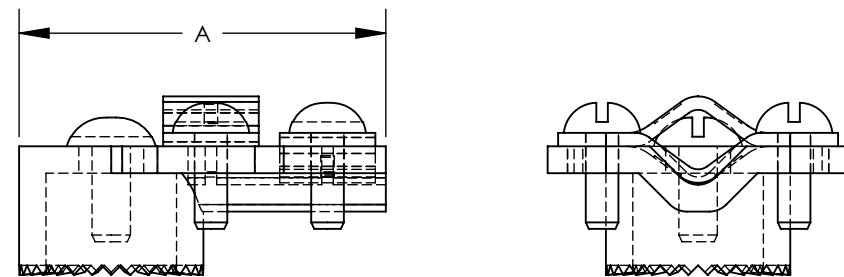

FIGURE 2

FIGURE 3

PART NUMBER	FIGURE	DESCRIPTION	WATER PIPE	GROUNDING WIRE	DIMENSIONS IN [mm] +/- .05 [1.3]
					A
GHC4-12	1	COPPER CONDUIT HUB	1/2"	8 - 4 STR	1.27 [32.3]
GHC4-34	1	COPPER CONDUIT HUB	3/4"	8 - 4 STR	1.51 [38.4]
GHC4-1	1	COPPER CONDUIT HUB	1"	8 - 4 STR	1.61 [40.9]
GHC2/0-12	2	COPPER GUILLOTINE TYPE CONDUIT HUB	1/2"	2/0 - 10 STR	1.98 [50.3]
GHC2/0-34	2	COPPER GUILLOTINE TYPE CONDUIT HUB	3/4"	10 - 2/0 STR	2.14 [54.4]
GHC3/0-1	2	COPPER GUILLOTINE TYPE CONDUIT HUB	1"	10 - 3/0 STR	2.16 [54.9]
GHCH4/0	3	HEAVY DUTY HUB FOR G SERIES PIPE CLAMP	N/A	N/A	1.89 [48.0]
GHCH2/0-12	4	COPPER GUILLOTINE TYPE CONDUIT HUB 360 DEG.	1/2"	10 - 2/0 STR	2.30 [58.4]
GHCH3/0-34	4	COPPER GUILLOTINE TYPE CONDUIT HUB 360 DEG.	3/4"	10 - 3/0 STR	2.42 [61.5]
GHCH3/0-1	4	COPPER GUILLOTINE TYPE CONDUIT HUB 360 DEG.	1"	10 - 3/0 STR	2.39 [60.7]

REV	DATE	BY	CHK	APR	DESCRIPTION	ECN
01	9/12	JHNU	SRBI	RGB	REVISED FIGURE 2 TO SHOW SCREWS	10J018AX-JC
00	7/12	JHNU	SRBI	RGB	DRAWING RELEASED	10J018AX-JC

TITLE		CONDUIT HUBS CUSTOMER DRAWING	
ITEM REVISION NAME	10J018AX/01		
DATASET FILE NAME	10J018AX-JC/01.SLDDRW		
UNLESS OTHERWISE SPECIFIED, DIMENSIONAL TOLERANCES ARE: IN [mm]		MATERIAL	
.X ±	.XXX ±	SEE NOTES	
.XX ±	ANGLES ±	DRAWING NUMBER 10J018AX-JC	
THIRD ANGLE PROJECTION		SHEET 1 OF 1	
DRAWN BY	DATE	CHK	SCALE
JHNU	7/12	SRBI	N/A
SIZE		B	