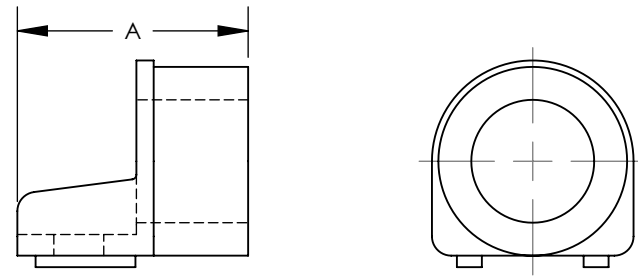

NOTES:

1. MATERIAL:
BODY - BRONZE (GUN METAL)
2. PARTS ARE cULus LISTED TO UL467 AS
GROUNDING & BONDING EQUIPMENT.
3. SEE WWW.PANDUIT.COM FOR PART NUMBER
SUFFIX DESIGNATION FOR PACKAGE SIZE.

FIGURE 1

FIGURE 4

FIGURE 2

FIGURE 3

PART NUMBER	FIGURE	DESCRIPTION	WATER PIPE	GROUNDING WIRE	DIMENSIONS IN [mm] +/- .05 [1.3]
					A
GHC4-12	1	COPPER CONDUIT HUB	1/2"	8 - 4 STR	1.27 [32.3]
GHC4-34	1	COPPER CONDUIT HUB	3/4"	8 - 4 STR	1.51 [38.4]
GHC4-1	1	COPPER CONDUIT HUB	1"	8 - 4 STR	1.61 [40.9]
GHC2/0-12	2	COPPER GUILLOTINE TYPE CONDUIT HUB	1/2"	2/0 - 10 STR	1.98 [50.3]
GHC2/0-34	2	COPPER GUILLOTINE TYPE CONDUIT HUB	3/4"	10 - 2/0 STR	2.14 [54.4]
GHC3/0-1	2	COPPER GUILLOTINE TYPE CONDUIT HUB	1"	10 - 3/0 STR	2.16 [54.9]
GHCH4/0	3	HEAVY DUTY HUB FOR G SERIES PIPE CLAMP	N/A	N/A	1.89 [48.0]
GHCH2/0-12	4	COPPER GUILLOTINE TYPE CONDUIT HUB 360 DEG.	1/2"	10 - 2/0 STR	2.30 [58.4]
GHCH3/0-34	4	COPPER GUILLOTINE TYPE CONDUIT HUB 360 DEG.	3/4"	10 - 3/0 STR	2.42 [61.5]
GHCH3/0-1	4	COPPER GUILLOTINE TYPE CONDUIT HUB 360 DEG.	1"	10 - 3/0 STR	2.39 [60.7]

REV	DATE	BY	CHK	APR	DESCRIPTION	ECN
01	9/12	JHNU	SRBI	RGB	REVISED FIGURE 2 TO SHOW SCREWS	10J018AX-JC
00	7/12	JHNU	SRBI	RGB	DRAWING RELEASED	10J018AX-JC

TITLE		CONDUIT HUBS CUSTOMER DRAWING	
ITEM REVISION NAME	10J018AX/01		
DATASET FILE NAME	10J018AX-JC/01.SLDDRW		
UNLESS OTHERWISE SPECIFIED, DIMENSIONAL TOLERANCES ARE: IN [mm]		MATERIAL	
.X ±	.XXX ±	SEE NOTES	
.XX ±	ANGLES ±	DRAWING NUMBER 10J018AX-JC	
THIRD ANGLE PROJECTION		SHEET 1 OF 1	
DRAWN BY	DATE	CHK	SCALE
JHNU	7/12	SRBI	N/A
SIZE		B	