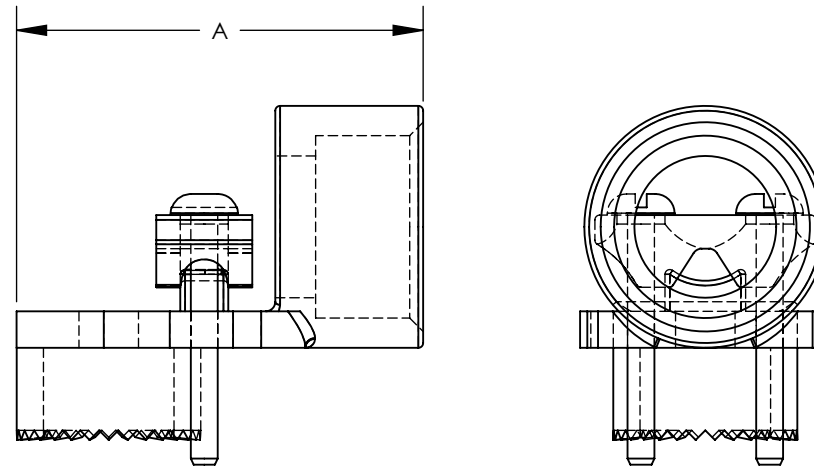

NOTES:

1. MATERIAL:
BODY - BRONZE (GUN METAL)
2. PARTS ARE cULus LISTED TO UL467 AS
GROUNDING & BONDING EQUIPMENT.
3. SEE WWW.PANDUIT.COM FOR PART NUMBER
SUFFIX DESIGNATION FOR PACKAGE SIZE.

FIGURE 1

FIGURE 4

FIGURE 2

FIGURE 3

PART NUMBER	FIGURE	DESCRIPTION	WATER PIPE	GROUNDING WIRE	DIMENSIONS IN [mm] +/- .05 [1.3]
					A
GHC4-12	1	COPPER CONDUIT HUB	1/2"	8 - 4 STR	1.27 [32.3]
GHC4-34	1	COPPER CONDUIT HUB	3/4"	8 - 4 STR	1.51 [38.4]
GHC4-1	1	COPPER CONDUIT HUB	1"	8 - 4 STR	1.61 [40.9]
GHC2/0-12	2	COPPER GUILLOTINE TYPE CONDUIT HUB	1/2"	2/0 - 10 STR	1.98 [50.3]
GHC2/0-34	2	COPPER GUILLOTINE TYPE CONDUIT HUB	3/4"	10 - 2/0 STR	2.14 [54.4]
GHC3/0-1	2	COPPER GUILLOTINE TYPE CONDUIT HUB	1"	10 - 3/0 STR	2.16 [54.9]
GHCH4/0	3	HEAVY DUTY HUB FOR G SERIES PIPE CLAMP	N/A	N/A	1.89 [48.0]
GHCH2/0-12	4	COPPER GUILLOTINE TYPE CONDUIT HUB 360 DEG.	1/2"	10 - 2/0 STR	2.30 [58.4]
GHCH3/0-34	4	COPPER GUILLOTINE TYPE CONDUIT HUB 360 DEG.	3/4"	10 - 3/0 STR	2.42 [61.5]
GHCH3/0-1	4	COPPER GUILLOTINE TYPE CONDUIT HUB 360 DEG.	1"	10 - 3/0 STR	2.39 [60.7]

REV	DATE	BY	CHK	APR	DESCRIPTION	ECN
01	9/12	JHNU	SRBI	RGB	REVISED FIGURE 2 TO SHOW SCREWS	10J018AX-JC
00	7/12	JHNU	SRBI	RGB	DRAWING RELEASED	10J018AX-JC

TITLE		CONDUIT HUBS CUSTOMER DRAWING	
ITEM REVISION NAME	10J018AX/01		
DATASET FILE NAME	10J018AX-JC/01.SLDDRW		
UNLESS OTHERWISE SPECIFIED, DIMENSIONAL TOLERANCES ARE: IN [mm]		MATERIAL	
.X ±	.XXX ±	SEE NOTES	
.XX ±	ANGLES ±	DRAWING NUMBER 10J018AX-JC	
THIRD ANGLE PROJECTION		SHEET 1 OF 1	
DRAWN BY	DATE	CHK	SCALE
JHNU	7/12	SRBI	N/A
SIZE		B	