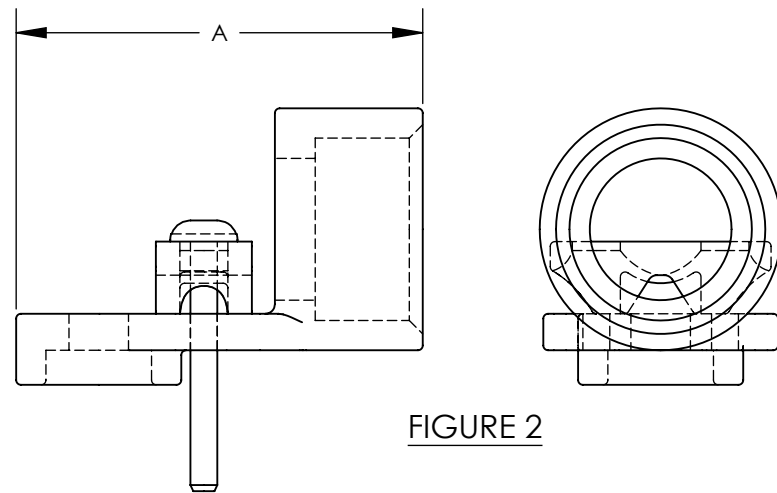

NOTES:

1. MATERIAL:
BODY - BRONZE (GUN METAL)
2. PARTS ARE cULus LISTED TO UL467 AS
GROUNDING & BONDING EQUIPMENT.
3. SEE WWW.PANDUIT.COM FOR PART NUMBER
SUFFIX DESIGNATION FOR PACKAGE SIZE.

FIGURE 1

FIGURE 4

FIGURE 2

FIGURE 3

PART NUMBER	FIGURE	DESCRIPTION	WATER PIPE	GROUNDING WIRE	DIMENSIONS IN [mm] +/- .05 [1.3]
					A
GHC4-12	1	COPPER CONDUIT HUB	1/2"	8 - 4 STR	1.27 [32.3]
GHC4-34	1	COPPER CONDUIT HUB	3/4"	8 - 4 STR	1.51 [38.4]
GHC4-1	1	COPPER CONDUIT HUB	1"	8 - 4 STR	1.61 [40.9]
GHC2/0-12	2	COPPER GUILLOTINE TYPE CONDUIT HUB	1/2"	2/0 - 10 STR	1.98 [50.3]
GHC2/0-34	2	COPPER GUILLOTINE TYPE CONDUIT HUB	3/4"	10 - 2/0 STR	2.14 [54.4]
GHC3/0-1	2	COPPER GUILLOTINE TYPE CONDUIT HUB	1"	10 - 3/0 STR	2.16 [54.9]
GHCH4/0	3	HEAVY DUTY HUB FOR G SERIES PIPE CLAMP	N/A	N/A	1.89 [48.0]
GHCH2/0-12	4	COPPER GUILLOTINE TYPE CONDUIT HUB 360 DEG.	1/2"	10 - 2/0 STR	2.30 [58.4]
GHCH3/0-34	4	COPPER GUILLOTINE TYPE CONDUIT HUB 360 DEG.	3/4"	10 - 3/0 STR	2.42 [61.5]
GHCH3/0-1	4	COPPER GUILLOTINE TYPE CONDUIT HUB 360 DEG.	1"	10 - 3/0 STR	2.39 [60.7]

REV	DATE	BY	CHK	APR	DESCRIPTION	ECN
01	9/12	JHNU	SRBI	RGB	REVISED FIGURE 2 TO SHOW SCREWS	10J018AX-JC
00	7/12	JHNU	SRBI	RGB	DRAWING RELEASED	10J018AX-JC

TITLE		CONDUIT HUBS CUSTOMER DRAWING	
ITEM REVISION NAME	10J018AX/01		
DATASET FILE NAME	10J018AX-JC/01.SLDDRW		
UNLESS OTHERWISE SPECIFIED, DIMENSIONAL TOLERANCES ARE: IN [mm]		MATERIAL	
.X ±	.XXX ±	SEE NOTES	
.XX ±	ANGLES ±	DRAWING NUMBER 10J018AX-JC	
THIRD ANGLE PROJECTION		SHEET 1 OF 1	
DRAWN BY	DATE	CHK	SCALE
JHNU	7/12	SRBI	N/A
SIZE		B	