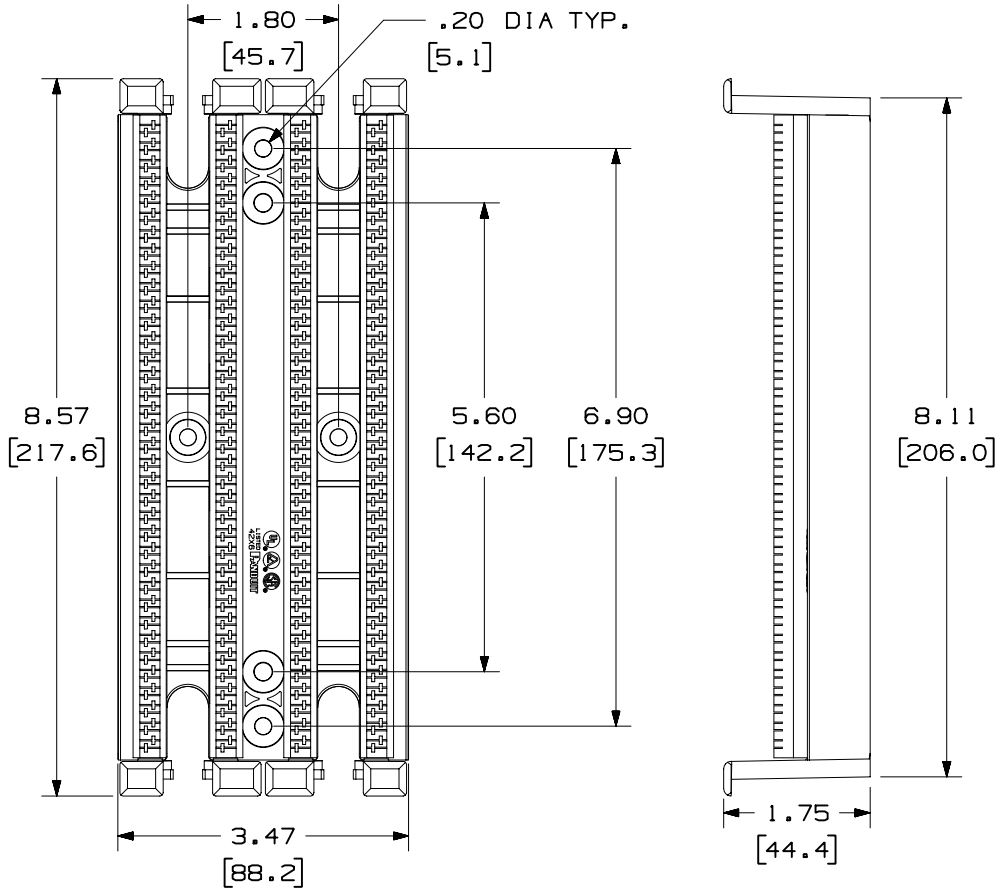

THIS COPY IS PROVIDED ON A RESTRICTED BASIS AND IS NOT TO BE USED IN ANY WAY DETRIMENTAL TO THE INTERESTS OF PANDUIT CORP.

PANDUIT P/N	WEIGHT
GPB144-X	.36 LB/EACH (159 g/EACH)

- NOTES:
- SEE CURRENT CATALOG FOR ADDITIONAL PART NUMBER SUFFIXES TO INDICATE COLOR AND OR PACKAGE QUANTITY.
  - SEE CATALOG FOR COMPLETE LIST OF PARTS APPLICABLE FOR USE WITH THIS PART.
  - DIMENSIONS IN PARENTHESES ARE IN METRIC.
  - MATERIAL:  
BASE - POLYCARBONATE  
WIRE STRIP - POLYCARBONATE
  - INSTALLATION REQUIRES SCREWS.

CAD FILENAME/LAYERS M00340BW\_DC\_00A.PRT

**PANDUIT** CORP. TINLEY PARK, ILLINOIS

GIGA-PUNCH HIGH DENSITY BASE  
144 PAIR (GPB144-X)  
CUSTOMER DRAWING

UNLESS OTHERWISE SPECIFIED,  
DIMENSIONAL TOLERANCES ARE:  
(.X) ± (.XXX) ± .010 (.3)  
(.XX) ± .03 (.8) ANGLES ±

UNLESS OTHERWISE SPECIFIED,  
ALL DIMENSIONS ARE GIVEN  
IN INCHES, THIRD ANGLE PROJECTION.

DRAWN BY  
JBA

MAT'L:

SCALE  
NONE

DATE  
4-12-99

SEE NOTES

DRAWING NO.

00340-32

DWG  
A  
SIZE

REV	DATE	BY	CHK	DESCRIPTION	ECN	CHK	CUST	SUP
R	4-12-99	JBA		RELEASED TO PRODUCTION.	00340-32			