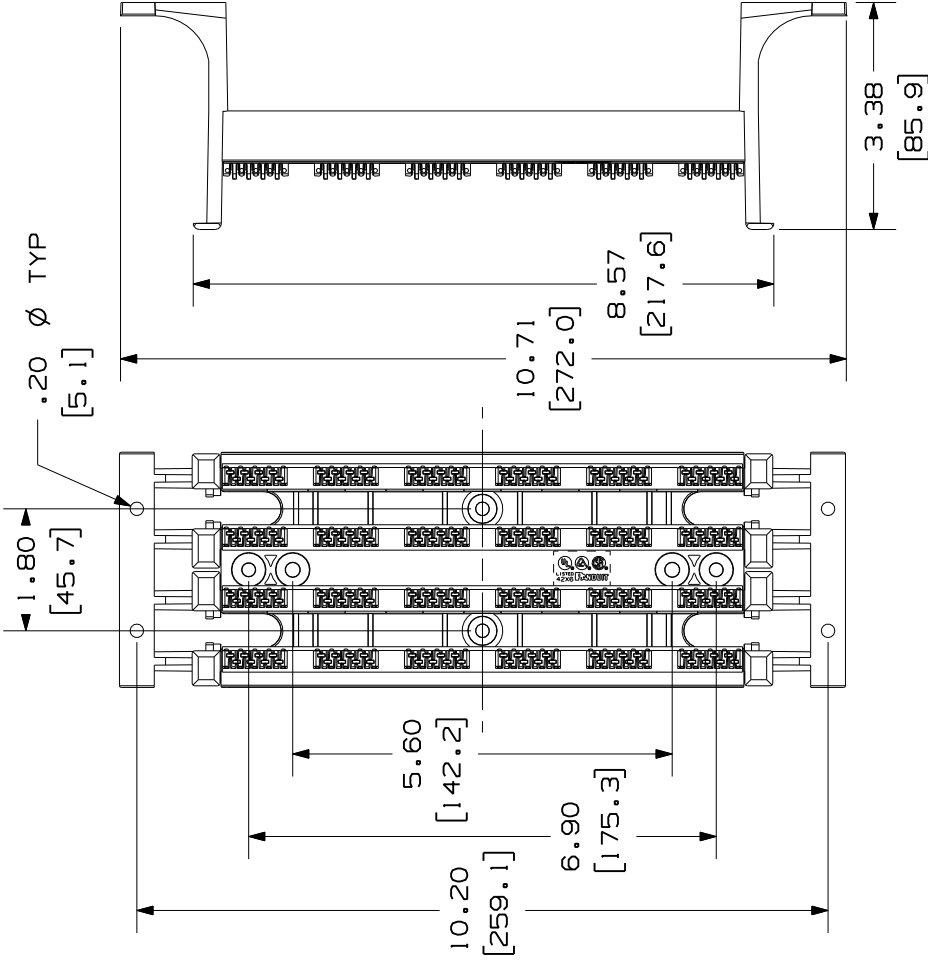

THIS COPY IS PROVIDED ON A RESTRICTED BASIS AND IS NOT TO BE USED IN ANY WAY DETRIMENTAL TO THE INTERESTS OF PANDUIT CORP.

PANDUIT P/N	WEIGHT
* GPBW24	.42 LB/10 PCS (190.1 g/ EACH)

- NOTES:
- SEE CURRENT CATALOG FOR ADDITIONAL PART NUMBER SUFFIXES TO INDICATE COLOR AND OR PACKAGE QUANTITY. SEE CATALOG FOR COMPLETE LIST OF PARTS APPLICABLE FOR USE WITH THIS PART.
 - DIMENSIONS IN PARENTHESES ARE IN METRIC.
 - INSTALLATION REQUIRES SCREWS.
 - MATERIAL: WIRE STRIP- POLYCARBONATE
 - MATERIAL: BASE- POLYCARBONATE

CAD FILENAME/LAYERS

M00340BL_DC_00A.PRT

PANDUIT

CORP. TINLEY PARK, ILL IN015

GIGA-PUNCH BASE 24 PORT WITH LEGS (GPBW24) CUSTOMER DRAWING

UNLESS OTHERWISE SPECIFIED, DIMENSIONAL TOLERANCES ARE:
 (.XX) ± .010 (.3)
 (.XXX) ± .010 (.3)
 (.XX) ± .03 (.8) ANGLES ±

UNLESS OTHERWISE SPECIFIED, ALL DIMENSIONS ARE GIVEN IN INCHES, THIRD ANGLE PROJECTION.

REV	DATE	BY	CHK	DESCRIPTION	ECN	CHK	CUST	SUP
R	2-5-99	JSP		RELEASED TO PRODUCTION.	00340-15			
DRAWN BY		JSP	MAT'L:		NONE			
DATE		2-5-99	SEE		NOTES			
CHECKED BY			DRAWING NO.		00340-15			
			SCALE		NONE			
			DWG		A			
			SIZE					