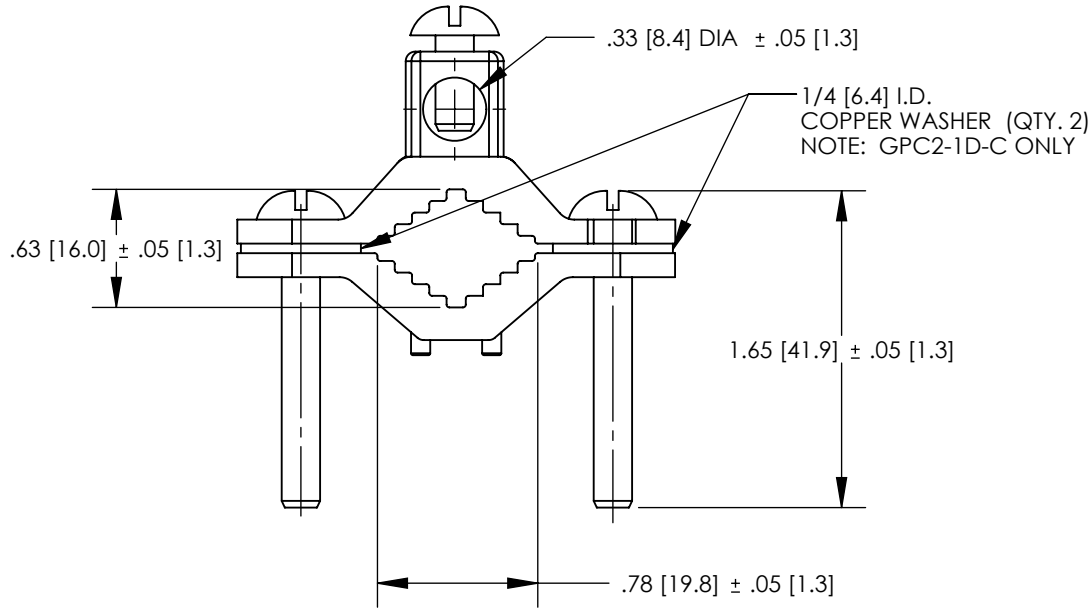

THIS COPY IS PROVIDED ON A RESTRICTED BASIS AND IS NOT TO BE USED IN ANY WAY DETRIMENTAL TO THE INTERESTS OF PANDUIT CORP.

NOTES:

- MATERIAL:  
 BODY - BRONZE (GUN METAL)  
 SCREW - PHOS. BRONZE (GPC2-1D)  
 STEEL, ZINC PLATED (GPC2-1)
- PARTS ARE cULus LISTED TO UL467 AS GROUNDING & BONDING EQUIPMENT.
- RATED FOR DIRECT BURIAL (GPC2-1D ONLY)
- SEE WWW.PANDUIT.COM FOR PART NUMBER SUFFIX DESIGNATION FOR PACKAGING SIZE.

**DB**   
**RATED**  
 GPC2-1D ONLY

PART NUMBER	DESCRIPTION	WATER PIPE	GROUNDING WIRE
GPC2-1	GROUND CLAMP BARE WIRE	1/2" - 1"	10 - 2 STR
GPC2-1D	GROUND CLAMP BARE WIRE FOR DIRECT BURIAL	1/2" - 1"	10 - 2 STR

REV	DATE	BY	CHK	APR	DESCRIPTION	ECN
01	6/15	JHNU	JHNU	RGB	REVISED SCREW MATERIAL: GPC2-1 WAS PHOS BRONZE GPC2-1D WAS STEEL	10J018AD-JC
00	7/12	JHNU	SRBI	RGB	DRAWING RELEASED	10J018AD-JC

TITLE BRONZE GROUND PIPE CLAMP - 1/2" - 1" (GPC2-1, GPC2-1D) CUSTOMER DRAWING	
ITEM REVISION NAME 10J018AD/01	
DATASET FILE NAME 10J018AD-JC/01.SLDDRW	
UNLESS OTHERWISE SPECIFIED, DIMENSIONAL TOLERANCES ARE: IN [mm]	
.X ± .XX ±	.XXX ± ANGLES ±
	THIRD ANGLE PROJECTION
DRAWN BY JHNU	DATE 7/12
CHK SRBI	SCALE N/A
DRAWING NUMBER 10J018AD-JC	
SHEET 1 OF 1	
SIZE A	