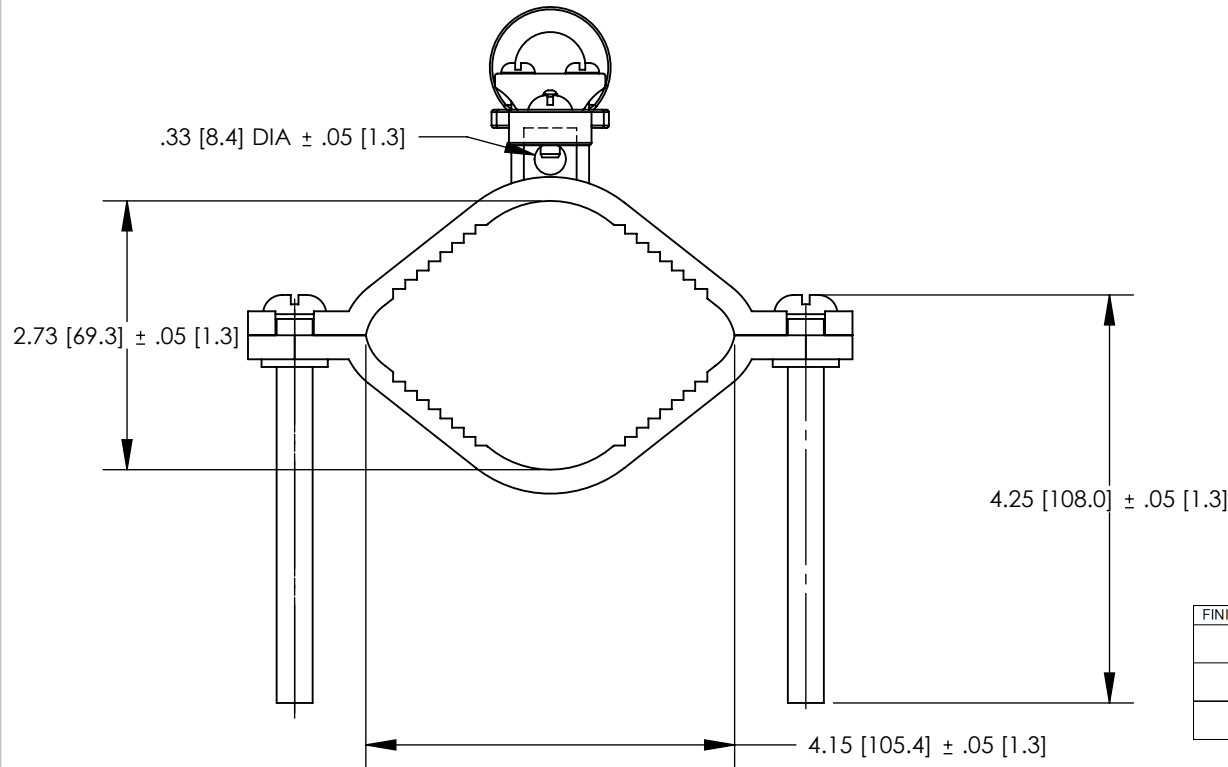

THIS COPY IS PROVIDED ON A RESTRICTED BASIS AND IS NOT TO BE USED IN ANY WAY DETRIMENTAL TO THE INTERESTS OF PANDUIT CORP.

NOTES:

- MATERIAL:
BODY - BRONZE (GUN METAL)
SCREW - STEEL, ZINC PLATED
- PARTS ARE cULus LISTED TO UL467 AS
GROUNDING & BONDING EQUIPMENT.
- SEE WWW.PANDUIT.COM FOR PART NUMBER
SUFFIX DESIGNATION FOR PACKAGE SIZE.

FINISHED PART NUMBER	DESCRIPTION	WATER PIPE	GROUNDING WIRE
GPCG2/0-4-12	GROUND CLAMP FOR RIGID CONDUIT 360 DEG HUB CONDUIT 1/2"	2-1/2" - 4"	10 - 2/0 STR
GPCG2/0-4-34	GROUND CLAMP FOR RIGID CONDUIT 360 DEG HUB CONDUIT 3/4"	2-1/2" - 4"	10 - 2/0 STR
GPCG3/0-4-1	GROUND CLAMP FOR RIGID CONDUIT 360 DEG HUB CONDUIT 1"	2-1/2" - 4"	10 - 3/0 STR

REV	DATE	BY	CHK	APR	DESCRIPTION	ECN
00	7/12	JHNU	SRBI	RGB	DRAWING RELEASED	10J018AP-JC

TITLE BRONZE GROUND PIPE CLAMP - 2-1/2" - 4" CUSTOMER DRAWING	
ITEM REVISION NAME	10J018AP/00
DATASET FILE NAME	10J018AP-JC/00.SLDDRW
UNLESS OTHERWISE SPECIFIED, DIMENSIONAL TOLERANCES ARE: IN [mm] .X ± .XXX ± .XX ± ANGLES ±	
THIRD ANGLE PROJECTION	
DRAWING NUMBER 10J018AP-JC	
DRAWN BY JHNU	DATE 7/12
CHK SRBI	SCALE N/A
SHEET 1 OF 1	
SIZE A	