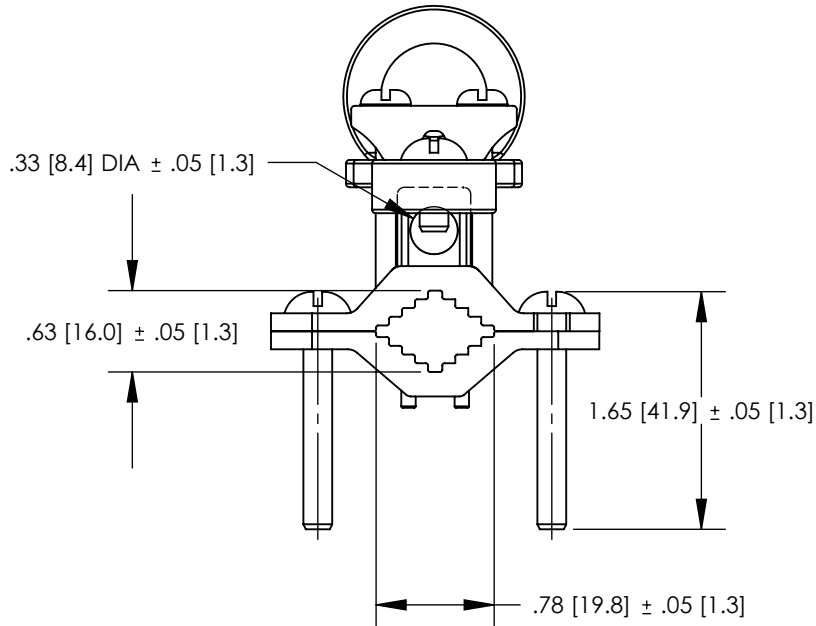

THIS COPY IS PROVIDED ON A RESTRICTED BASIS AND IS NOT TO BE USED IN ANY WAY DETRIMENTAL TO THE INTERESTS OF PANDUIT CORP.

NOTES:

1. MATERIAL:
BODY - BRONZE (GUN METAL)
SCREW - STEEL, ZINC PLATED
2. PARTS ARE cULus LISTED TO UL467 AS
GROUNDING & BONDING EQUIPMENT.
3. SEE WWW.PANDUIT.COM FOR PART NUMBER
SUFFIX DESIGNATION FOR PACKAGE SIZE.

FINISHED PART NUMBER	DESCRIPTION	WATER PIPE	GROUNDING WIRE
GPCG2/0-1-12	GROUND CLAMP FOR RIGID CONDUIT 360 DEG. HUB CONDUIT 1/2"	1/2" - 1"	10 - 2/0 STR
GPCG2/0-1-34	GROUND CLAMP FOR RIGID CONDUIT 360 DEG. HUB CONDUIT 3/4"	1/2" - 1"	10 - 2/0 STR
GPCG3/0-1-1	GROUND CLAMP FOR RIGID CONDUIT 360 DEG. HUB CONDUIT 1"	1/2" - 1"	10 - 3/0 STR

REV	DATE	BY	CHK	APR	DESCRIPTION	ECN
00	7/12	JHNU	SRBI	RGB	DRAWING RELEASED	10J018AQ-JC

TITLE BRONZE GROUND PIPE CLAMP - 1/2" - 1" (GPCG2/0-1-12, GPCG2/0-1-34, GPC3/0-1-1) CUSTOMER DRAWING	
ITEM REVISION NAME 10J018AQ/00	PANDUIT TM
DATASET FILE NAME 10J018AQ-JC/00.SLDDRW	
UNLESS OTHERWISE SPECIFIED, DIMENSIONAL TOLERANCES ARE: IN [mm] .X ± .XXX ± .XX ± ANGLES ±	
THIRD ANGLE PROJECTION	
DRAWN BY JHNU	DATE 7/12
CHK SRBI	SCALE N/A
DRAWING NUMBER 10J018AQ-JC	
SHEET 1 OF 1	
SIZE A	