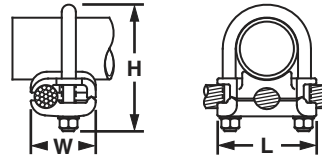

cUL_{us} Grounding Clamp, U-Bolt, Bronze

- Used to ground copper conductor parallel or at a right angle to a rod, tube, or pipe
- Made from high strength, electrolytic cast bronze
- High strength silicon bronze hardware provides long term reliable assembly
- Accommodates a wide range of pipe, tube, rod and conductor sizes – minimizes inventory
- UL Listed for grounding and bonding with AWG conductor and suitable for direct burial in earth or concrete

Part Number	Ground Rod Size In.	Iron Pipe Size In.	Conductor Size Range AWG	Figure Dimensions In.			Bolt Dia. In.	Hex Size In.	Std. Pkg. Qty.
				L	W	H			
GPL-8-Q	7/8 or 1	1/2 or 3/4	#8 SOL – #4 STR	2.38	1.38	2.63	3/8	9/16	25
GPL-14-X	—	1	#8 SOL – #4 STR	2.63	1.38	2.75	3/8	9/16	10
GPL-15-X	—	1	#4 SOL – 2/0 STR	2.63	1.63	2.75	3/8	9/16	10
GPL-16-X	—	1	2/0 SOL – 250 kcmil	2.63	1.88	3.25	3/8	9/16	10
GPL-22-X	—	1 1/4	2/0 SOL – 250 kcmil	3.00	1.88	3.50	3/8	9/16	10
GPL-28-X	—	1 1/2	2/0 SOL – 250 kcmil	3.25	1.88	4.00	3/8	9/16	10
GPL-34-3	—	2	2/0 SOL – 250 kcmil	3.75	1.88	4.25	3/8	9/16	3

Grounding Clamp for Water Pipes, Bronze

- Used to ground copper code conductor to water pipe or copper tube
- Cast from high strength, electrolytic bronze to provide reliable grounding connections
- Plated steel screws provide high strength and inhibit corrosion
- Accommodates a wide range of pipe, tube, rod and conductor sizes – minimizes inventory
- UL Listed for grounding and bonding with AWG conductor and suitable for direct burial in earth or concrete

Part Number	Water Pipe Range In.	Conductor Size Range AWG	Figure Dimensions In.		Std. Pkg. Qty.
			L	W	
KP1-C	1/2 – 1	#10 SOL – #2 STR	2.28	0.66	100
KP2-L	1 1/4 – 2	#10 SOL – #2 STR	3.58	0.73	50

X-ON Electronics