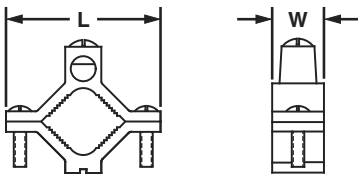

cUL_{us} Grounding Clamp, U-Bolt, Bronze

- Used to ground copper conductor parallel or at a right angle to a rod, tube, or pipe
- Made from high strength, electrolytic cast bronze
- High strength silicon bronze hardware provides long term reliable assembly
- Accommodates a wide range of pipe, tube, rod and conductor sizes – minimizes inventory
- UL Listed for grounding and bonding with AWG conductor and suitable for direct burial in earth or concrete

Part Number	Ground Rod Size In.	Iron Pipe Size In.	Conductor Size Range AWG	Figure Dimensions In.			Bolt Dia. In.	Hex Size In.	Std. Pkg. Qty.
				L	W	H			
GPL-8-Q	7/8 or 1	1/2 or 3/4	#8 SOL – #4 STR	2.38	1.38	2.63	3/8	9/16	25
GPL-14-X	—	1	#8 SOL – #4 STR	2.63	1.38	2.75	3/8	9/16	10
GPL-15-X	—	1	#4 SOL – 2/0 STR	2.63	1.63	2.75	3/8	9/16	10
GPL-16-X	—	1	2/0 SOL – 250 kcmil	2.63	1.88	3.25	3/8	9/16	10
GPL-22-X	—	1 1/4	2/0 SOL – 250 kcmil	3.00	1.88	3.50	3/8	9/16	10
GPL-28-X	—	1 1/2	2/0 SOL – 250 kcmil	3.25	1.88	4.00	3/8	9/16	10
GPL-34-3	—	2	2/0 SOL – 250 kcmil	3.75	1.88	4.25	3/8	9/16	3

Grounding Clamp for Water Pipes, Bronze

- Used to ground copper code conductor to water pipe or copper tube
- Cast from high strength, electrolytic bronze to provide reliable grounding connections
- Plated steel screws provide high strength and inhibit corrosion
- Accommodates a wide range of pipe, tube, rod and conductor sizes – minimizes inventory
- UL Listed for grounding and bonding with AWG conductor and suitable for direct burial in earth or concrete

Part Number	Water Pipe Range In.	Conductor Size Range AWG	Figure Dimensions In.		Std. Pkg. Qty.
			L	W	
KP1-C	1/2 – 1	#10 SOL – #2 STR	2.28	0.66	100
KP2-L	1 1/4 – 2	#10 SOL – #2 STR	3.58	0.73	50

X-ON Electronics