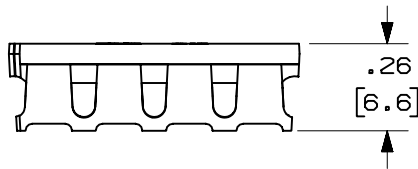

THIS COPY IS PROVIDED ON A RESTRICTED BASIS AND IS NOT TO BE USED IN ANY WAY DETRIMENTAL TO THE INTERESTS OF PANDUIT CORP.

* PANDUIT P/N	WEIGHT
GPRC4	.018 LB/10 PCS (8.0 g/10 PCS)

NOTES:

- *1. SEE CURRENT CATALOG FOR ADDITIONAL PART NUMBER SUFFIXES TO INDICATE COLOR AND OR PACKAGE QUANTITY.
- 2. SEE CATALOG FOR COMPLETE LIST OF PARTS APPLICABLE FOR USE WITH THIS PART.
- 3. DIMENSIONS IN PARENTHESES ARE IN METRIC.
- 4. MATERIAL:
HOUSING: POLYCARBONATE

CAD FILENAME/LAYERS M01122BB_DC_00B.PRT

PANDUIT CORP. TINLEY PARK, ILLINOIS

GIGA-PUNCH™ 4 PAIR WIRE RETENTION CAP (GPRC4) CUSTOMER DRAWING

UNLESS OTHERWISE SPECIFIED, DIMENSIONAL TOLERANCES ARE:
(.X) ± (.XXX) ± .010 (.3)
(.XX) ± .03 (.8) ANGLES ±

UNLESS OTHERWISE SPECIFIED, ALL DIMENSIONS ARE GIVEN IN INCHES, THIRD ANGLE PROJECTION.

01	7-20-01	LZ		A. UPDATED PRODUCT DESCRIPTION	01122-02					
R	2-20-01	LZ	KLR	RELEASED TO PRODUCTION.	01122-02					
REV	DATE	BY	CHK	DESCRIPTION	ECN	CHK	CUST	SUP		