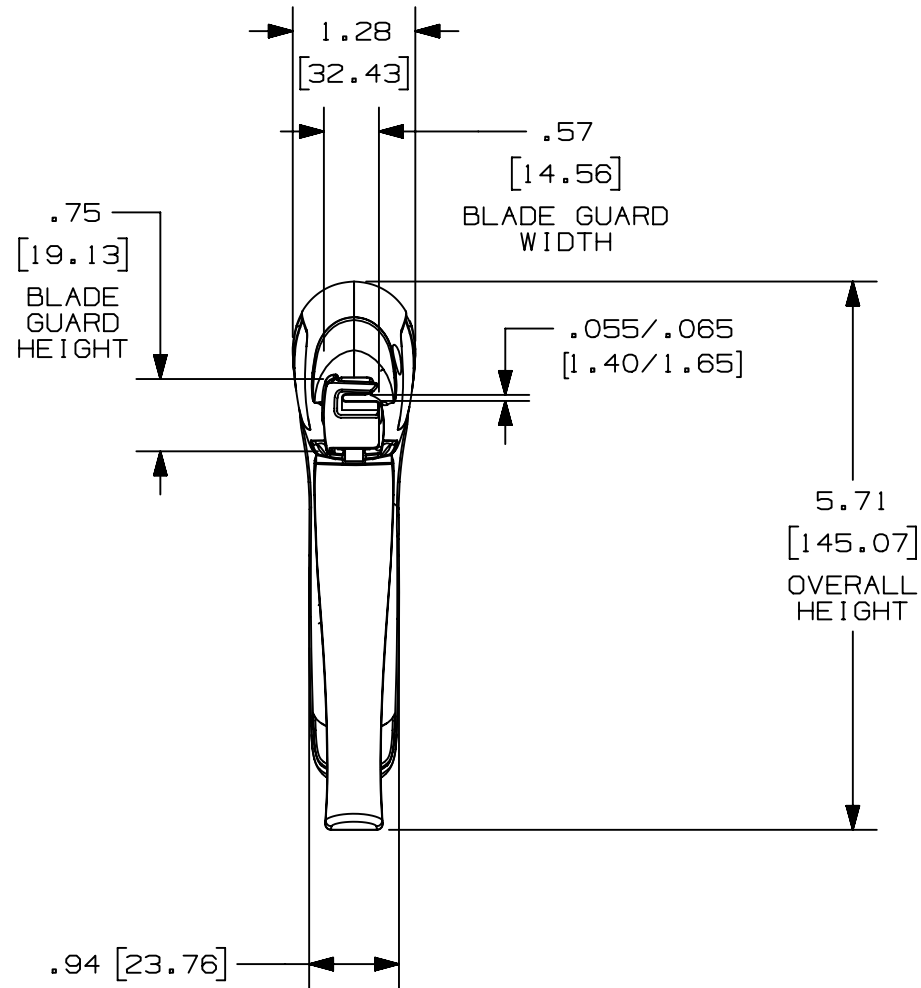

PANDUIT TOOL NO.	INSTALLS * THE FOLLOWING CABLE TIE CROSS-SECTION **	WEIGHT/PC	
		OZ	GRAMS
GS2B-E	SM, M, I, S	13.55	385

NOTES, UNLESS OTHERWISE SPECIFIED:

RoHS COMPLIANT.

* THIS TOOL TIGHTENS CABLE TIES AND CUTS OFF EXCESS PORTION WHEN PRESET TENSION IS ATTAINED.

** CABLE TIE CROSS-SECTION CODE:
 SM = SUB-MINIATURE
 M = MINIATURE
 I = INTERMEDIATE
 S = STANDARD.

DIMENSIONS IN BRACKETS ARE METRIC.

REV	DATE	BY	CHK	APR	DESCRIPTION	ECN
02	8-24-18	JEH	ABJ	JADE	UPDATED TENSION LABEL WITH MIL SPEC MS90387-1	037489
01	8-26-15	JEH	ABJ	ABJ	ADDED TENSION SETTING VIEW	4850
00	1-26-15	JEH	ABJ	ABJ	RELEASED	4769

TITLE		CD, GS2B-E	
ITEM REVISION NAME		Customer/Military Drawing	
DATASET FILE NAME		R27576AA/02	PANDUIT
		R27576AA_DS_WB27576B01/02A	
UNLESS OTHERWISE SPECIFIED, DIMENSIONAL TOLERANCES ARE: IN [mm]		MATERIAL:	
.x ± .1 [2.54]		.xxx ± .005 [.127]	
.xx ± .01 [.25]		ANGLES ± 5°	
THIRD ANGLE PROJECTION		DRAWING NUMBER:	
		WB27576B01	
DRAWN BY	DATE	CHK	SCALE
JEH	1-26-15	ABJ	1:2
SHT 1 OF 1			SIZE
			B