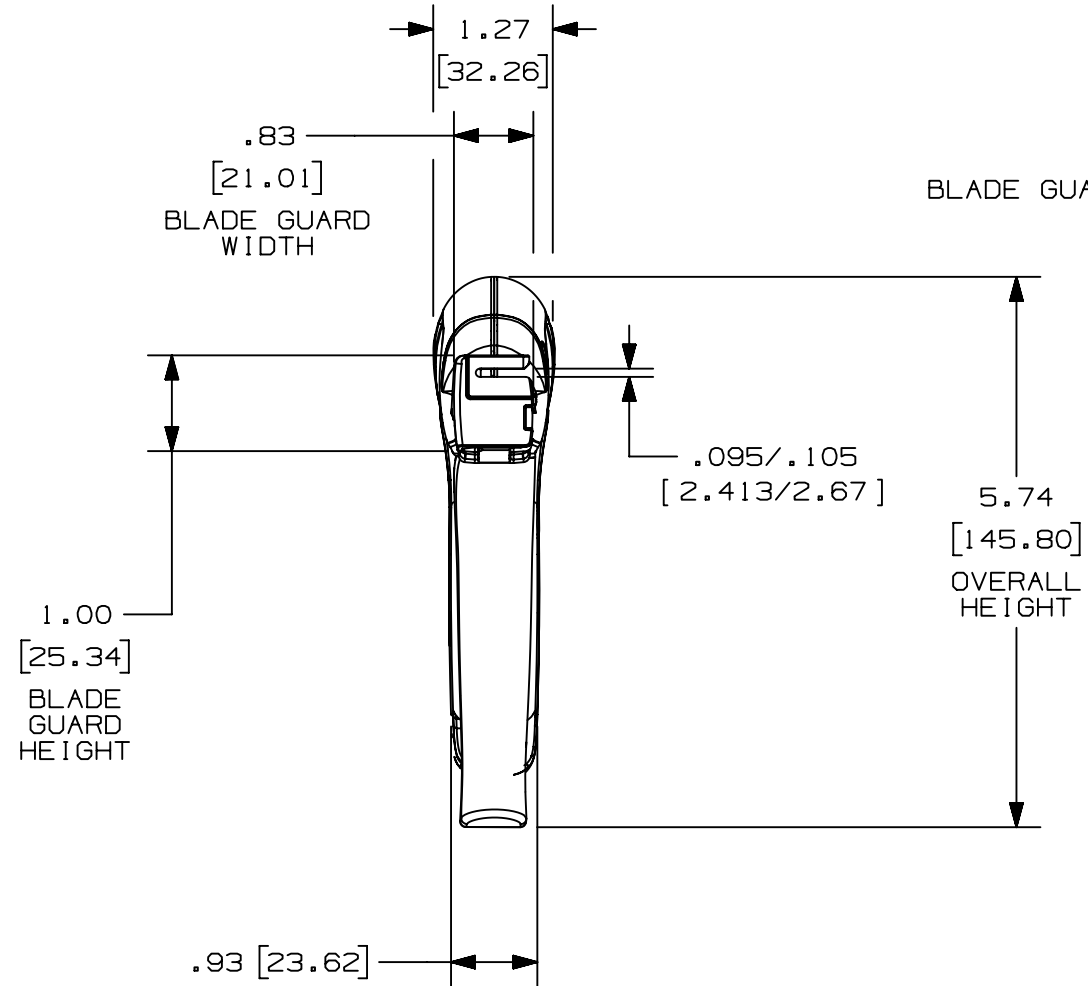

PANDUIT TOOL NO.	INSTALLS * THE FOLLOWING CABLE TIE CROSS-SECTION **	WEIGHT/PC	
		OZ	GRAMS
GS4EH-E	LH,H & EH	15.34	435

**NOTES, UNLESS OTHERWISE SPECIFIED:**

RoHS COMPLIANT.

\* THIS TOOL TIGHTENS CABLE TIES AND CUTS OFF EXCESS PORTION WHEN PRESET TENSION IS ATTAINED.

\*\* CABLE TIE CROSS-SECTION CODE:  
 LH = LIGHT HEAVY  
 H = HEAVY  
 EH = EXTRA HEAVY

DIMENSIONS IN BRACKETS ARE METRIC.

REV	DATE	BY	CHK	APR	DESCRIPTION	ECN
01	8-24-18	JEH	ABJ	JADE	UPDATED TENSION LABEL WITH MIL SPEC MS90387-4	037489
00	11-3-16	JEH	ABJ	JADE	RELEASED	010894

TITLE		CD, GS4EH-E	
ITEM REVISION NAME		Customer/Military Drawing	
DATASET FILE NAME		R27579AA/01	
DATASET FILE NAME		R27579AA_DS_WH27579B01/01A	
UNLESS OTHERWISE SPECIFIED, DIMENSIONAL TOLERANCES ARE: IN [mm]		MATERIAL:	
.x ± .1 [2.54]		.xxx ± .005 [.127]	
.xx ± .01 [.25]		ANGLES ± 5°	
THIRD ANGLE PROJECTION		DRAWING NUMBER:	
THIRD ANGLE PROJECTION		WH27579B01	
DRAWN BY	DATE	CHK	SCALE
JEH	1-26-15	ABJ	1:2
SHT 1 OF 1			SIZE
SHT 1 OF 1			B