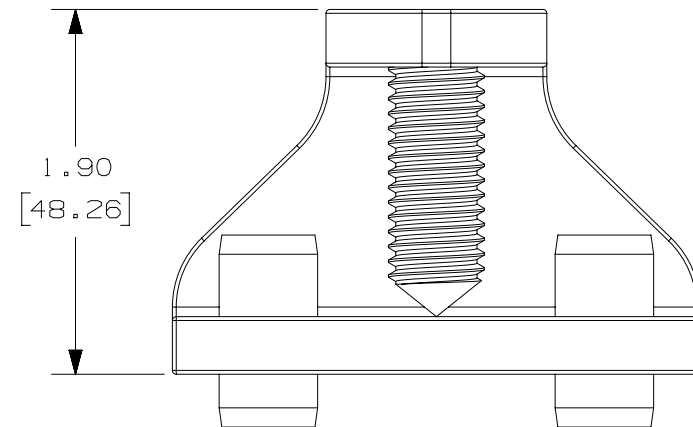

1/4" HEX SOCKET
25ft-lbs INSTALLATION TORQUE

1.65
[41.91]

1.90
[48.26]

2.75
[69.85]

Panduit Part Number	GUBC4/0-6
Material	Stainless Steel
Stud Size	NEMA 0.5"
Stud Spacing	NEMA 1.75"
Wire Range	#6 SOL - 4/0 STR
Flange Thickness	0.25"-0.675"
Flange Type	Straight or Angled
Installation Tool	1/4" Allen Wrench
Installation Torque	25ft-lbs
UL Listed	cULus 467 Listed

NOTES:

1. DIMENSION ARE IN INCHES, DIMENSION IN BRACKETS ARE IN MILLIMETERS.
2. UL LISTED AND UL LISTED FOR USE IN CANADA.
3. SUITABLE FOR DIRECT BURIAL IN EARTH OR CONCRETE.
4. COMES WITH A TUBE OF ANTI-OXIDANT JOINT COMPOUND.

DB
RATED

REV	DATE	BY	CHK	APR	DESCRIPTION	ECN
01	01/13/16	KEC	KEC	RGB	UPDATED PER PIECE PARTS, .675 WAS .625	00075LBD_DC
00	11/08/16	KEC	RMHI	RGB	RELEASED TO PRODUCTION	00075LBD_DC

TITLE GUBC4/0-6 Light-Duty Beam Grounding Clamp CUSTOMER DRAWING	
ITEM REVISION NAME 00075LBD/01	PANDUIT
DATASET FILE NAME 00075LBD_DC/01	
UNLESS OTHERWISE SPECIFIED, DIMENSIONAL TOLERANCES ARE: IN [mm] .x ± .1 [2.54] .xxx ± .005 [.127] .xx ± .03 [.75] ANGLES ± 5°	
MATERIAL: Stainless Steel	
DRAWING NUMBER: 00075LBD_DC	
DRAWN BY KEC	DATE 06/21/16
CHK	SCALE 1:1
SHT 1 OF 1	
SIZE B	