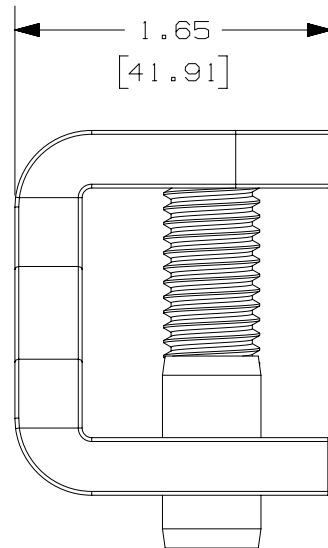

1/4" HEX SOCKET
25ft-lbs INSTALLATION TORQUE

1.65
[41.91]

1.90
[48.26]

2.75
[69.85]

Panduit Part Number	GUBC4/0-6
Material	Stainless Steel
Stud Size	NEMA 0.5"
Stud Spacing	NEMA 1.75"
Wire Range	#6 SOL - 4/0 STR
Flange Thickness	0.25"-0.675"
Flange Type	Straight or Angled
Installation Tool	1/4" Allen Wrench
Installation Torque	25ft-lbs
UL Listed	cULus 467 Listed

NOTES:

1. DIMENSION ARE IN INCHES, DIMENSION IN BRACKETS ARE IN MILLIMETERS.
2. UL LISTED AND UL LISTED FOR USE IN CANADA.
3. SUITABLE FOR DIRECT BURIAL IN EARTH OR CONCRETE.
4. COMES WITH A TUBE OF ANTI-OXIDANT JOINT COMPOUND.

DB
RATED

REV	DATE	BY	CHK	APR	DESCRIPTION	ECN
01	01/13/16	KEC	KEC	RGB	UPDATED PER PIECE PARTS, .675 WAS .625	00075LBD_DC
00	11/08/16	KEC	RMHI	RGB	RELEASED TO PRODUCTION	00075LBD_DC

TITLE GUBC4/0-6 Light-Duty Beam Grounding Clamp CUSTOMER DRAWING	
ITEM REVISION NAME 00075LBD/01	PANDUIT
DATASET FILE NAME 00075LBD_DC/01	
UNLESS OTHERWISE SPECIFIED, DIMENSIONAL TOLERANCES ARE: IN [mm] .x ± .1 [2.54] .xxx ± .005 [.127] .xx ± .03 [.75] ANGLES ± 5°	
MATERIAL: Stainless Steel	
DRAWING NUMBER: 00075LBD_DC	
DRAWN BY KEC	DATE 06/21/16
CHK	SCALE 1:1
SHT 1 OF 1	
SIZE B	