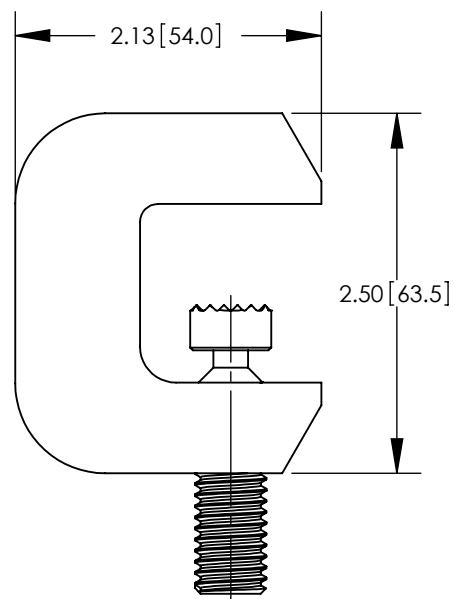

THIS COPY IS PROVIDED ON A RESTRICTED BASIS AND IS NOT TO BE USED IN ANY WAY DETRIMENTAL TO THE INTERESTS OF PANDUIT CORP.

NOTES

1. DIMENSIONS IN PARENTHESIS ARE MILLIMETERS.
2. FITS WIDE RANGE OF STANDARD (ANGLED) AND WIDE FLANGE (PARALLEL) STRUCTURAL STEEL BEAMS
3. PROVIDES MOUNTING PAD SUITABLE FOR 2 HOLE COMPRESSION LUG.
4. UL 467 LISTED AND CSA 22.2 CERTIFIED FOR GROUNDING & BONDING SUITABLE FOR DIRECT BURIAL IN EARTH OR CONCRETE.
5. PRE-APPLIED ANTIOXIDANT COMPOUND ENSURES A HIGH QUALITY MECHANICAL AND ELECTRICAL BOND, SPEEDING INSTALLATION.
6. HARDWARE KIT (GLMHK) SOLD SEPERATLEY FOR MOUNTING COMPRESSION LUG TO BEAM CLAMP
7. MEETS IEEE STD 837-2002.

1/2-13 THREAD
- FOR USE WITH 1/2" STUD HOLE, 1-3/4" SPACING,
2 HOLE COMPRESSION LUGS

PANDUIT PART NUMBER	COPPER CONDUCTOR SIZE RANGE AWG [mm]	FLANGE THICKNESS IN [mm]	THREAD SIZE FOR LUG ATTACHMENT	HEX SIZE	STD. PKG QTY.
GUBC500-6TP	#6 AWG - 500 kcmil [16-240 SQ. mm]	.250-.675 [6.3-17.1]	1/2-13	1/4	1

						TITLE UNIVERSAL BEAM GROUNDING CLAMP, TIN PLATED (GUBC500-6TP) CUSTOMER DRAWING	
						ITEM REVISION NAME 00158NBN/01	
						DATASET FILE NAME 00158NBN-DC/01.SLDDRW	
						UNLESS OTHERWISE SPECIFIED, DIMENSIONAL TOLERANCES ARE: IN [mm] .X ± .XXX ± .XX ± .03 [6] ANGLES ±	
01	11/17	JHNU	JHNU	RGB	REVISED MARKING ON PART: 6-500 WAS 6-50	00158NBN-DC	 MATERIAL HIGH CONDUCTIVITY COPPER, TIN PLATED DRAWING NUMBER 00158NBN-DC
00	10/17	JHNU	JHNU	RGB	DRAWING RELEASED	00158NBN-DC	
REV	DATE	BY	CHK	APR	DESCRIPTION	ECN	THIRD ANGLE PROJECTION DRAWN BY: JHNU DATE: 10/17 CHK: RGB SCALE: N/A SHEET 1 OF 1 SIZE: B