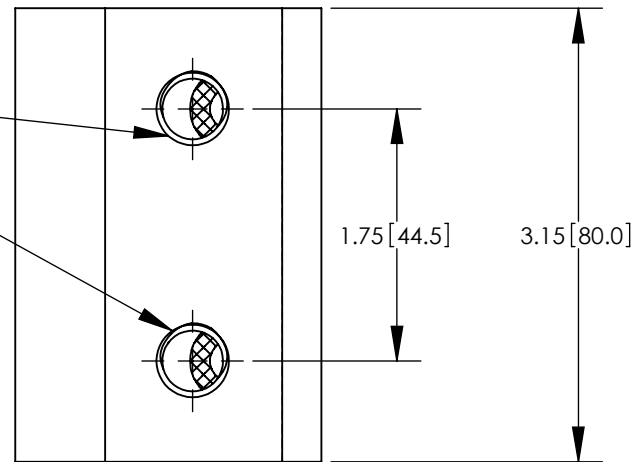

THIS COPY IS PROVIDED ON A RESTRICTED BASIS AND IS NOT TO BE USED IN ANY WAY DETRIMENTAL TO THE INTERESTS OF PANDUIT CORP.

NOTES

1. DIMENSIONS IN PARENTHESIS ARE MILLIMETERS.
2. FITS WIDE RANGE OF STANDARD (ANGLED) AND WIDE FLANGE (PARALLEL) STRUCTURAL STEEL BEAMS
3. PROVIDES MOUNTING PAD SUITABLE FOR 2 HOLE COMPRESSION LUG.
4. UL 467 LISTED AND CSA 22.2 CERTIFIED FOR GROUNDING & BONDING SUITABLE FOR DIRECT BURIAL IN EARTH OR CONCRETE.
5. PRE-APPLIED ANTIOXIDANT COMPOUND ENSURES A HIGH QUALITY MECHANICAL AND ELECTRICAL BOND, SPEEDING INSTALLATION.
6. HARDWARE KIT (GLMHK) SOLD SEPERATLEY FOR MOUNTING COMPRESSION LUG TO BEAM CLAMP
7. MEETS IEEE STD 837-2002.

1/2-13 THREAD
- FOR USE WITH 1/2" STUD HOLE, 1-3/4" SPACING,
2 HOLE COMPRESSION LUGS

PANDUIT PART NUMBER	COPPER CONDUCTOR SIZE RANGE AWG [mm]	FLANGE THICKNESS IN [mm]	THREAD SIZE FOR LUG ATTACHMENT	HEX SIZE	STD. PKG QTY.
GUBC500-6TP	#6 AWG - 500 kcmil [16-240 SQ. mm]	.250-.675 [6.3-17.1]	1/2-13	1/4	1

						TITLE UNIVERSAL BEAM GROUNDING CLAMP, TIN PLATED (GUBC500-6TP) CUSTOMER DRAWING	
						ITEM REVISION NAME 00158NBN/01	
						DATASET FILE NAME 00158NBN-DC/01.SLDDRW	
						UNLESS OTHERWISE SPECIFIED, DIMENSIONAL TOLERANCES ARE: IN [mm] .X ± .XXX ± .XX ± .03 [6] ANGLES ±	
01	11/17	JHNU	JHNU	RGB	REVISED MARKING ON PART: 6-500 WAS 6-50	00158NBN-DC	 MATERIAL HIGH CONDUCTIVITY COPPER, TIN PLATED DRAWING NUMBER 00158NBN-DC
00	10/17	JHNU	JHNU	RGB	DRAWING RELEASED	00158NBN-DC	
REV	DATE	BY	CHK	APR	DESCRIPTION	ECN	THIRD ANGLE PROJECTION DRAWN BY: JHNU DATE: 10/17 CHK: RGB SCALE: N/A SHEET 1 OF 1 SIZE: B