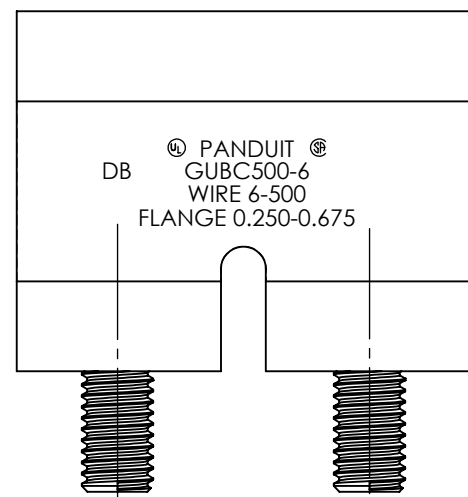

THIS COPY IS PROVIDED ON A RESTRICTED BASIS AND IS NOT TO BE USED IN ANY WAY DETRIMENTAL TO THE INTERESTS OF PANDUIT CORP.

NOTES

1. DIMENSIONS IN PARENTHESIS ARE MILLIMETERS.
2. FITS WIDE RANGE OF STANDARD (ANGLED) AND WIDE FLANGE (PARALLEL) STRUCTURAL STEEL BEAMS
3. PROVIDES MOUNTING PAD SUITABLE FOR 2 HOLE COMPRESSION LUG.
4. UL 467 LISTED AND CSA 22.2 CERTIFIED FOR GROUNDING & BONDING SUITABLE FOR DIRECT BURIAL IN EARTH OR CONCRETE.
5. PRE-APPLIED ANTIOXIDANT COMPOUND ENSURES A HIGH QUALITY MECHANICAL AND ELECTRICAL BOND, SPEEDING INSTALLATION.
6. HARDWARE KIT (GLMHK) SOLD SEPERATLEY FOR MOUNTING COMPRESSION LUG TO BEAM CLAMP
7. MEETS IEEE STD 837-2002.

1/2-13 THREAD
- FOR USE WITH 1/2" STUD HOLE, 1-3/4" SPACING,
2 HOLE COMPRESSION LUGS

PANDUIT PART NUMBER	COPPER CONDUCTOR SIZE RANGE AWG [mm]	FLANGE THICKNESS IN [mm]	THREAD SIZE FOR LUG ATTACHMENT	HEX SIZE	STD. PKG QTY.
GUBC500-6TP	#6 AWG - 500 kcmil [16-240 SQ. mm]	.250-.675 [6.3-17.1]	1/2-13	1/4	1

						TITLE UNIVERSAL BEAM GROUNDING CLAMP, TIN PLATED (GUBC500-6TP) CUSTOMER DRAWING	
						ITEM REVISION NAME 00158NBN/01	
						DATASET FILE NAME 00158NBN-DC/01.SLDDRW	
						UNLESS OTHERWISE SPECIFIED, DIMENSIONAL TOLERANCES ARE: IN [mm] .X ± .XXX ± .XX ± .03 [6] ANGLES ±	
01	11/17	JHNU	JHNU	RGB	REVISED MARKING ON PART: 6-500 WAS 6-50	00158NBN-DC	 MATERIAL HIGH CONDUCTIVITY COPPER, TIN PLATED DRAWING NUMBER 00158NBN-DC
00	10/17	JHNU	JHNU	RGB	DRAWING RELEASED	00158NBN-DC	
REV	DATE	BY	CHK	APR	DESCRIPTION	ECN	THIRD ANGLE PROJECTION DRAWN BY: JHNU DATE: 10/17 CHK: RGB SCALE: N/A SHEET 1 OF 1 SIZE: B