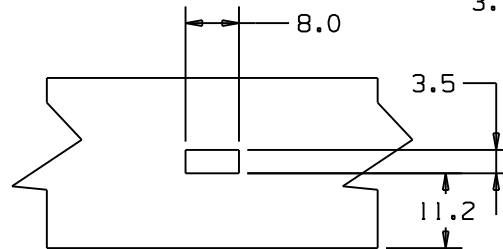

THIS COPY IS PROVIDED ON A RESTRICTED BASIS AND IS NOT TO BE USED IN ANY WAY DETRIMENTAL TO THE INTERESTS OF PANDUIT CORPORATION.

PANDUIT PART NO.	BUNDLE DIA MIN - MAX.	DIMENSIONS			MATERIAL	COLOR	WEIGHT g/100 pcs
		'A'	'B'	'C'			
HCME06Y12-...30	8.0 - 12.0	15.8	10.0	19.2	HEAT STABILIZED NYLON 6/6	BLACK	208

SCALE: FULL

NOTES:

- SEE CURRENT PRICE SHEET FOR PART NUMBER SUFFIX DESIGNATION FOR PACKAGE SIZE, AND COLOR.
- (*) DIMENSIONAL VARIANCE IS POSSIBLE DUE TO MOLDING PROCESS RELATED SINK MARKS.
- APPLICATION SPECIFICATION:
PUNCHED RECTANGULAR HOLE: 3.5 x 8.0 mm
PANEL THICKNESS: 0.8 - 4.0 mm

APPLICATION SPECIFICATION
DETAIL VIEW

CAD FILENAME/LAYERS		G01932BR_PB_HCME06Y12_03	
PANDUIT CORP.		TINLEY PARK, ILLINOIS	
HARNESS CLIP FOR EDGE MOUNT			
Unless otherwise specified, all dimensions are metric tolerance; ±0.5mm			