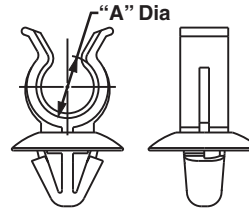

A. System Overview

Corrugated Tubing Holder with Push Mount

B1. Cable Ties

- Use to secure and route all standard sizes of solid wall or slit corrugated loom tubing
- Ribs prevent lateral movement of corrugated loom tubing along the mount

- Rugged clip prevents accidental disassembly of tubing due to shock or vibration

B2. Cable Accessories