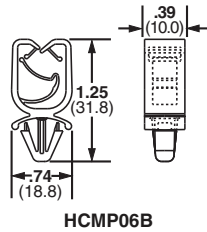

Part Number	Nominal Diameter A		Max. Panel Thickness		Panel Hole Diameter		Std. Pkg. Qty.	Std. Ctn. Qty.
	In.	mm	In.	mm	In.	mm		
CTH19U04-C30	0.19	5	0.125	3.2	0.386	9.8	100	—
CTH35U08-C30	0.35	9	0.125	3.2	0.386	9.8	100	500
CTH38U10-C30	0.38	10	0.125	3.2	0.386	9.8	100	—
CTH50U13-C30	0.50	13	0.125	3.2	0.386	9.8	100	—
CTH62U17-C30	0.62	17	0.125	3.2	0.386	9.8	100	—
CTH87U22-C30	0.87	22	0.125	3.2	0.386	9.8	100	—

## Harness Clips

- Integral “spring” holds wire bundles tightly
- Available in vertical and horizontal loading configurations

- Design of wing provides added stability

D2. Power Connectors

D3. Grounding Connectors

E1. Labeling Systems

Part Number	Max. Bundle Diameter Range		Max. Panel Thickness		Panel Hole Diameter		Material	Color	Mounting Method	Std. Pkg. Qty.	Std. Ctn. Qty.
	In.	mm	In.	mm	In.	mm					
HCMP06B12-C20	.24 – .47	5.9 – 12.5	.118	3.0	.25	6.4	Nylon 6.6	Black	Push Mount	100	500
HCMP06C12-C20	.24 – .47	5.9 – 12.5	.105	2.7	.25	6.4				100	500