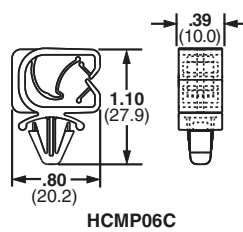

Harness Clips

- Integral “spring” holds wire bundles tightly
- Available in vertical and horizontal loading configurations

- Design of wing provides added stability

D2. Power Connectors