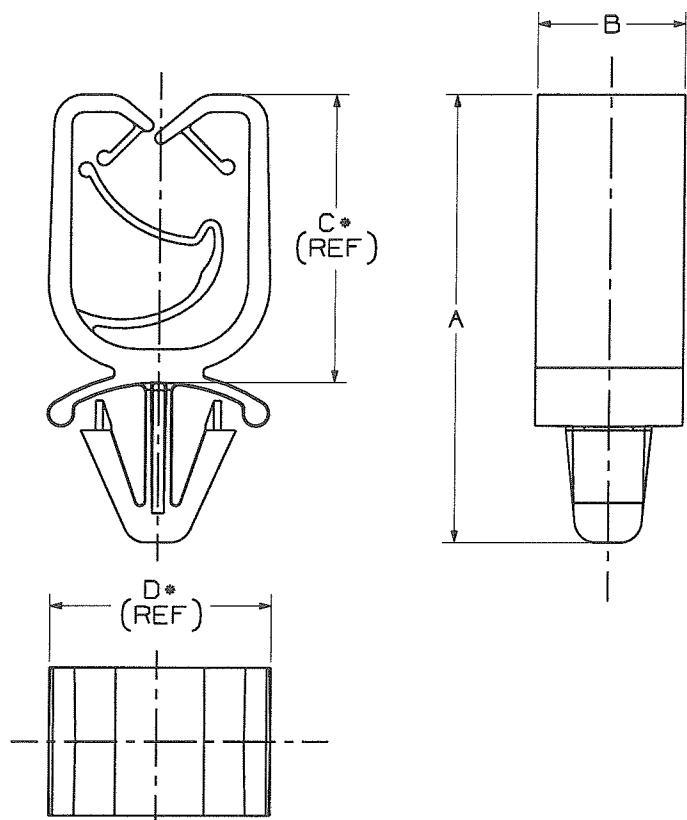

THIS COPY IS PROVIDED ON A RESTRICTED BASIS AND IS NOT TO BE USED IN ANY WAY DETRIMENTAL TO THE INTERESTS OF PANDUIT CORPORATION.

PANDUIT PART NO.	BUNDLE DIA MIN - MAX.	DIMENSIONS						MATERIAL	COLOR	WEIGHT grams 100 pcs
		'A'	'B'	'C' REF	'D' REF					
HCMP06B12-...20	6 - 12	31.6	9.5	19.5	19.0			NYLON 6/6	BLACK	150
HCMP06B12-..130								ACETAL		

SCALE: FULL

NOTES:

1. SEE CURRENT PRICE SHEET FOR PART NUMBER SUFFIX DESIGNATION FOR PACKAGE SIZE, AND COLOR.
2. (*) DIMENSIONAL VARIANCE IS POSSIBLE DUE TO MOLDING PROCESS RELATED SINK MARKS.
3. APPLICATION SPECIFICATION:
HOLE DIAMETER: 6.3 - 7.2 mm
PANEL THICKNESS: 0.6 - 3.0 mm

CAD FILENAME/LAYERS	G01932BE_DC_GB1932BE/04B
PANDUIT CORP.	TINLEY PARK, ILLINOIS
HARNESS CLIP WITH PUSH MOUNT ANCHOR	
Unless otherwise specified, all dimensions are metric tolerance; ±0.5mm	

REV	DATE	BY	CHK	DESCRIPTION	ECN	R	CUST	SUP	DRAWN BY	JAD	MAT'L:	SCALE	DRAWING NO.	DWG SIZE
04B	7/15/09	ARHA		REMOVED DIMENSIONS, "REF" NOTE FROM DIM 'A'. CHANGED LABELS, DIM A FROM 31.5 TO 31.6.	GB1932BE	04B	KLN					NONE		
3	4/29/03	JAD		COMPLETELY REVISED, REMOVED GERMAN TEXT	GB1932BE	3				DATE	6-6-98	SEE TABLE	GB1932BE	A
									CHK'D	KLN				