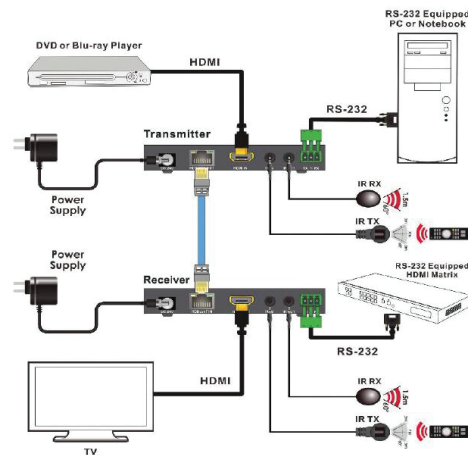

IR Channel Drawing