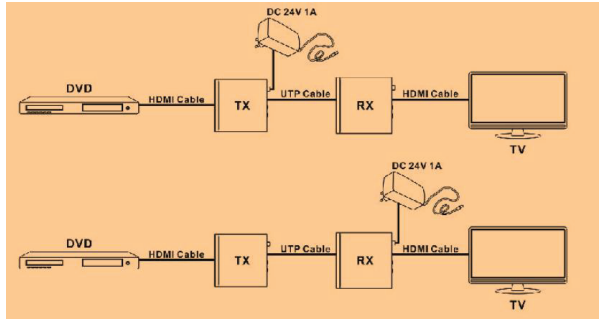

HDBaseT Slim-Line Extenders and HDMI Patch Cords

Channel Drawing