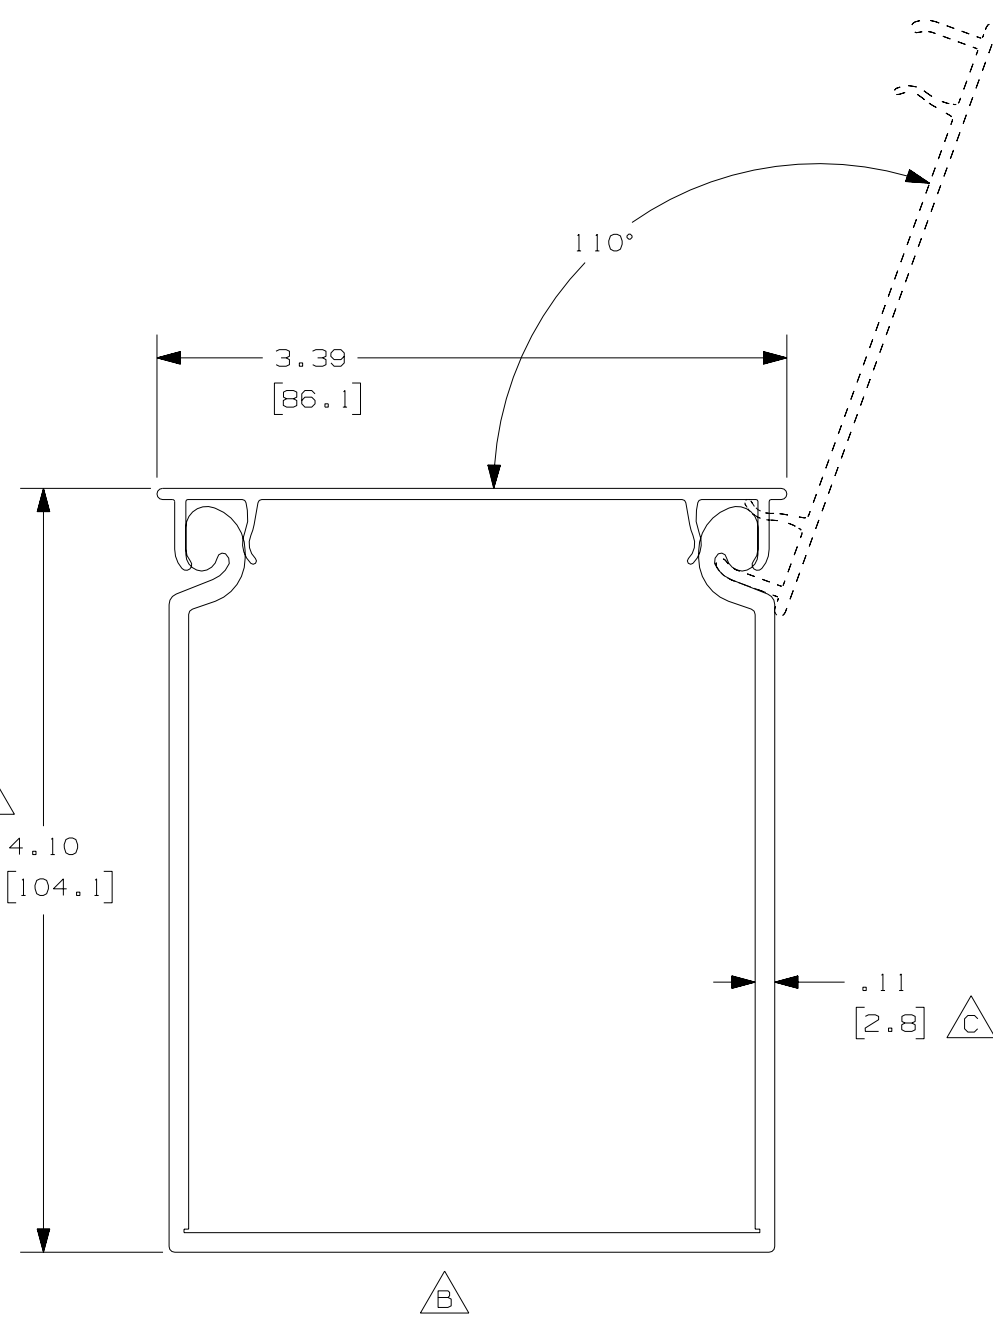

COVER - - PART NUMBER
HC3**6

DUCT - - PART NUMBER
HS3X4**6NM

D

NOTES:

1. ALL DIMENSIONS ARE REFERENCE ONLY.
2. DIMENSIONS IN PARENTHESIS ARE METRIC.
3. THE ** DENOTE COLOR.
4. DUCT AND COVER ARE AVAILABLE IN 6 FT [1828.8] LENGTHS.

REV	DATE	BY	CHK	DESCRIPTION
--	-----	---	---	D. ADDED LENGTH NOTE C. CORRECTED DIMENSION
I	8/3/07	JCSTMKBE		B. DELETED DIMENSION A. ADDED DIMENSION
R	8/11/05	JCSTMKBE		DRAWING RELEASED

CAD FILENAME/LAYERS		D11000PE_DC_00B	
PANDUIT			
CORP. TINLEY PARK, ILLINOIS			
WIRING DUCT - TYPE HS SOLID DUCT 3 X 4 (WITH COVER) MARKETING DRAWING			
DRWN BY JCST	MAT'L: PVC	SCALE FULL	DWG C
DATE 8/11/05	CHECKED BY MKBE	DRAWING NO. 36897-1074	SIZE C