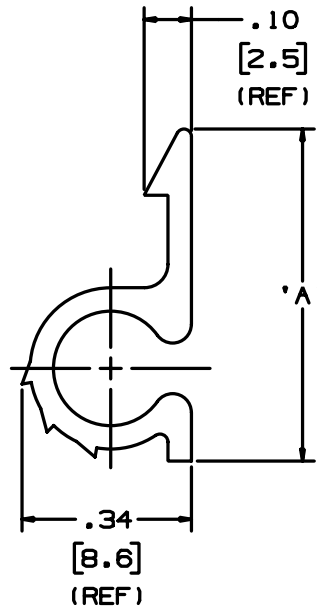

THIS COPY IS PROVIDED ON A RESTRICTED BASIS AND IS NOT TO BE USED IN ANY WAY DETRIMENTAL TO THE INTERESTS OF PANDUIT CORP.

PANDUIT PART NO.	DIMENSIONS	BUNDLE DIAMETER (SEE NOTE 3)	MATERIAL	WEIGHT lbs 100 (g) pcs.
	'A'			
HSC.25-__	0.70 (18.0)	0.25 (6.35)	NYLON 6/6	0.13 (59)
HSC.25-__100	0.68 (17.3)		WEATHER RESISTANT POLYPROPYLENE	

NOTES:

- SEE CURRENT PRICE SHEET FOR PART NUMBER SUFFIX DESIGNATION FOR PACKAGE SIZE AND PART COLOR.
- DESIGNED FOR USE ON ALUMINUM AND STEEL SIDING WITH THE PITTSBURGH INTERLOCK TYP LAP JOINT.
- RECOMMENDED FOR INSTALLATION OF 1/4" DIA RG59/U AND RG6/U TYPE COAXIAL CATV CABLE.

DIMENSIONS IN BRACKETS ARE METRIC [mm]			
CAD FILENAME/LAYERS		G00239LB_PB_HSC25_00	
PANDUIT CORP. TINLEY PARK, ILLINOIS			
HORIZONTAL SIDING CLIP HSC.25-___			
UNLESS OTHERWISE SPECIFIED, DIMENSIONAL TOLERANCES ARE: (.X) ±0.05 (1.3) (.XXX) ±0.010 (0.25) (.XX) ±0.02 (0.5) ANGLES ± 5°		UNLESS OTHERWISE SPECIFIED, ALL DIMENSIONS ARE GIVEN IN INCHES, THIRD ANGLE PROJECTION.	
DRAWN BY JAD	MAT'L:	SCALE NONE	
DATE 2/11/04	SEE TABLE	DRAWING NO.	DWG SIZE
CHK'D		G00239LB	A