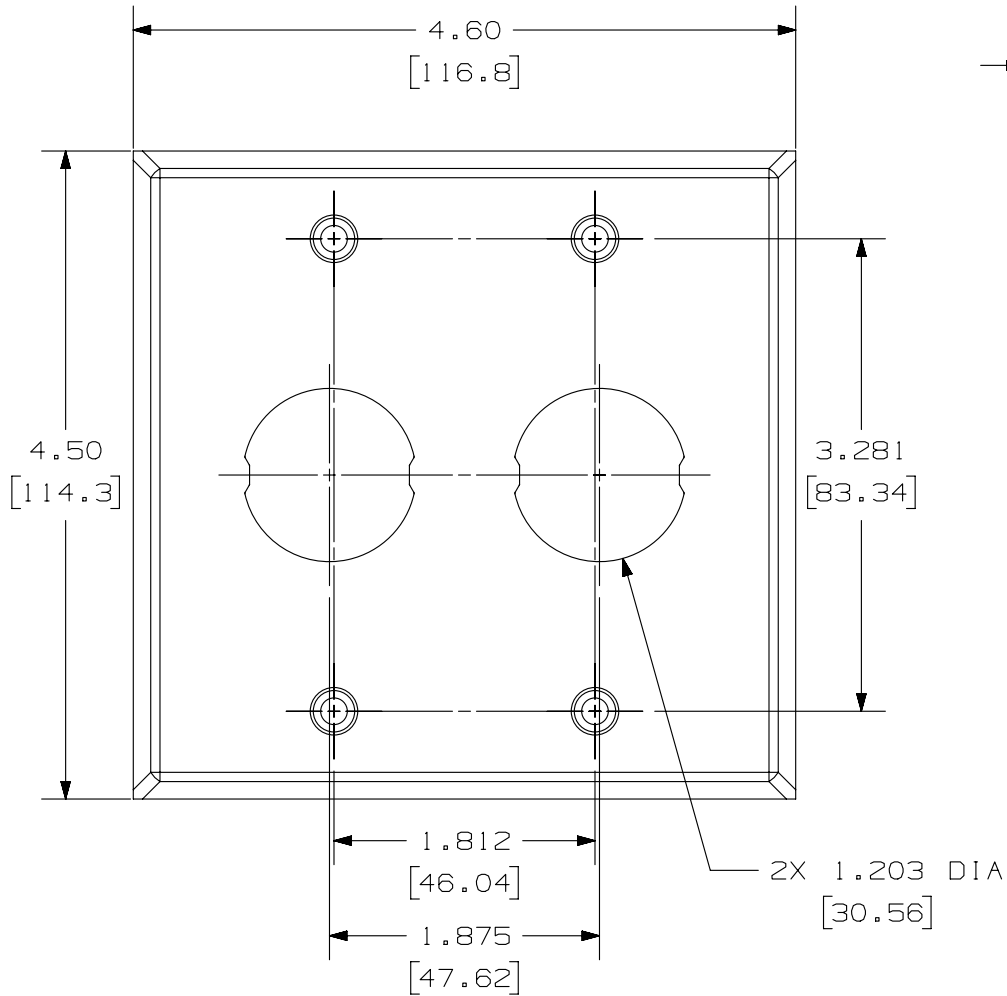

THIS COPY IS PROVIDED ON A RESTRICTED BASIS AND IS NOT TO BE USED IN ANY WAY DETRIMENTAL TO THE INTERESTS OF PANDUIT CORP.

PANDUIT P/N	WEIGHT
1AEFP2-2G	2.00 LB/10 PCS (905.9 g/10 PCS)

- NOTES:
1. SEE CURRENT CATALOG FOR ADDITIONAL PART NUMBER SUFFIXES TO INDICATE COLOR AND OR PACKAGE QUANTITY.
 2. SEE CATALOG FOR COMPLETE LIST OF PARTS APPLICABLE FOR USE WITH THIS PART.
 3. DIMENSIONS IN PARENTHESES ARE IN METRIC.
 4. PART INCLUDES:
4- MOUNTING SCREW WITH RUBBER O-RING
1- FACEPLATE
1- FACEPLATE GASKET

PART NUMBER		SEE CHART	
TITLE			
INDUSTRIALNET 2 POSITION DOUBLE GANG FACEPLATE			
CUSTOMER DRAWING			
ITEM REVISION NAME		M00741LL/00	
DATASET FILE NAME		M00741LL_DC99/00B	
UNLESS OTHERWISE SPECIFIED, DIMENSIONAL TOLERANCES ARE: IN (mm)		MATERIAL:	
.x ± .xx ± .03 (.8)		FACEPLATE: 304 S.S. GASKET: RUBBER	
.xxx ± .010 (.3)		DRAWING NUMBER:	
ANGLES ±		00741-99	
THIRD ANGLE PROJECTION		SHT 1 OF 1	
DRAWN BY	DATE	CHK	SCALE
JSP	6-13-06	JCO	NONE
REV	DATE	BY	CHK
1	5-17-14	TA	REFR
R	6-13-06	JSP	JCO
APR	DESCRIPTION	ECN	SIZE
			A