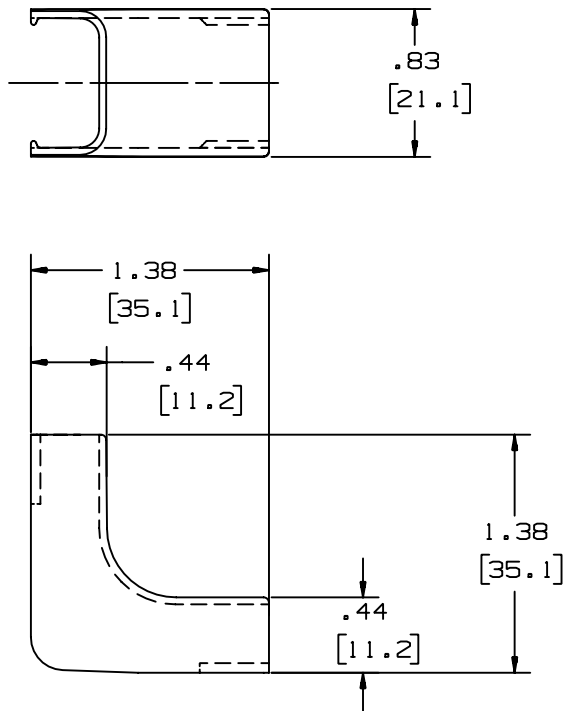

THIS COPY IS PROVIDED ON A RESTRICTED BASIS AND IS NOT TO BE USED IN ANY WAY DETRIMENTAL TO THE INTERESTS OF PANDUIT CORP.

PANDUIT P/N	WEIGHT
ICF3	.51 LB/ 100PCS. 230g/ 100PCS.

NOTES:

1. SEE CURRENT CATALOG FOR ADDITIONAL PART SUFFIXES TO INDICATE COLOR AND OR PACKAGE QUANTITY.
2. DIMENSIONS IN PARENTHESIS ARE IN METRIC.

CAD FILENAME/LAYERS D34019BB\_DC\_ICF3\_00C.PRT

PANDUIT CORP. TINLEY PARK, ILLINOIS  
INSIDE CORNER FITTING  
(ICF3)  
CUSTOMER DRAWING

REV	DATE	BY	CHK	DESCRIPTION	ECN	R	CUST	SUP
3	07-03-02	JHNU	RMHI	C. REVISED MATERIAL IN DRAWING TITLE BLOCK.	34019-12	RGRO	RGRO	
2	08-28-00	JHNU	HIW	B. REVISED AND REDRAWN.	34019-12	HIW	HIW	
1	11-24-87	LDS	WJB	A. ADDED PARTS ICF3E1 AND ICF3L1	34019-12	WJB	WJB	
R	06-11-86	RN	WJB	RELEASED TO PRODUCTION	34019-12	R	WJB	

UNLESS OTHERWISE SPECIFIED, DIMENSIONAL TOLERANCES ARE: (.X) ± (.XXX) ± (.XX) ±.03(.8) ANGLES ±		UNLESS OTHERWISE SPECIFIED, ALL DIMENSIONS ARE GIVEN IN INCHES, THIRD ANGLE PROJECTION.
DRAWN BY RN	MAT'L:  ABS 	SCALE FULL
DATE 06-04-86		DRAWING NO. 34019-12
CHK'D WJB		DWG SIZE A