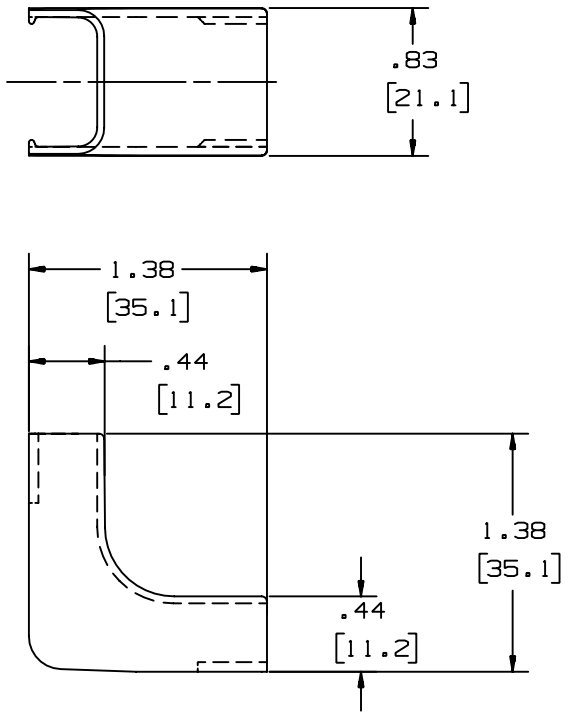

THIS COPY IS PROVIDED ON A RESTRICTED BASIS AND IS NOT TO BE USED IN ANY WAY DETRIMENTAL TO THE INTERESTS OF PANDUIT CORP.

PANDUIT P/N	WEIGHT
ICF3	.51 LB/ 100PCS. 230g/ 100PCS.

NOTES:

- SEE CURRENT CATALOG FOR ADDITIONAL PART SUFFIXES TO INDICATE COLOR AND OR PACKAGE QUANTITY.
- DIMENSIONS IN PARENTHESIS ARE IN METRIC.

CAD FILENAME/LAYERS D34019BB_DC_ICF3_00C.PRT

PANDUIT CORP. TINLEY PARK, ILLINOIS
INSIDE CORNER FITTING
(ICF3)
CUSTOMER DRAWING

REV	DATE	BY	CHK	DESCRIPTION	ECN	R	CUST	SUP
3	07-03-02	JHNU	RMHI	C. REVISED MATERIAL IN DRAWING TITLE BLOCK.	34019-12	RGRO	RGRO	
2	08-28-00	JHNU	HIW	B. REVISED AND REDRAWN.	34019-12	HIW	HIW	
1	11-24-87	LDS	WJB	A. ADDED PARTS ICF3E1 AND ICF3L1	34019-12	WJB	WJB	
R	06-11-86	RN	WJB	RELEASED TO PRODUCTION	34019-12	R	WJB	

UNLESS OTHERWISE SPECIFIED, DIMENSIONAL TOLERANCES ARE: (.X) ± (.XXX) ± (.XX) ±.03(.8) ANGLES ±		UNLESS OTHERWISE SPECIFIED, ALL DIMENSIONS ARE GIVEN IN INCHES, THIRD ANGLE PROJECTION.	
DRAWN BY RN	MAT'L: ABS 	SCALE FULL	
DATE 06-04-86		DRAWING NO. 34019-12	DWG SIZE A
CHK'D WJB			