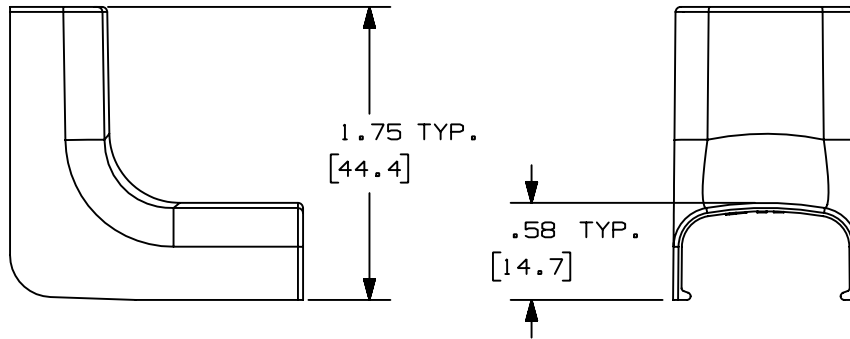

THIS COPY IS PROVIDED ON A RESTRICTED BASIS AND IS NOT TO BE USED IN ANY WAY DETRIMENTAL TO THE INTERESTS OF PANDUIT CORP.

$\triangle B$	PANDUIT P/N	WEIGHT
$\triangle C$	ICF5	0.97 LB/100 PCS. (440g/100 PCS.)

$\triangle D$ NOTES:

1. SEE CURRENT CATALOG FOR ADDITIONAL PART NUMBER SUFFIXES TO INDICATE COLOR AND OR PACKAGE QUANTITY.
2. DIMENSIONS IN PARENTHESIS ARE IN METRIC.

CAD FILENAME/LAYERS D34474BD_DC_ICF5_01.prt

PANDUIT CORP. TINLEY PARK, ILLINOIS
INSIDE CORNER FITTING (ICF5)
CUSTOMER DRAWING

UNLESS OTHERWISE SPECIFIED, DIMENSIONAL TOLERANCES ARE:
(.X) ± (.XXX) ±
(.XX) ± .03 (.8) ANGLES ±

UNLESS OTHERWISE SPECIFIED, ALL DIMENSIONS ARE GIVEN IN INCHES, THIRD ANGLE PROJECTION.