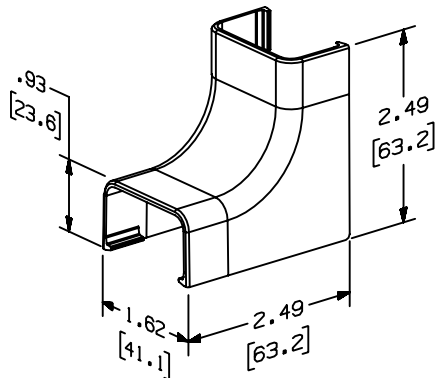

THIS COPY IS PROVIDED ON A RESTRICTED BASIS AND IS NOT TO BE USED IN ANY WAY DETRIMENTAL TO THE INTERESTS OF PANDUIT CORP.

PANDUIT PART NO.	WEIGHT
ICFC10	3.7 LB/100 PCS (1660 g/100 PCS)

NOTES:

- SEE CURRENT CATALOG FOR ADDITIONAL PART NUMBER SUFFIXES TO INDICATE COLOR AND OR PACKAGE QUANTITY.
- THIS PRODUCT IS INTENDED TO BE USED WITH PANDUIT TYPE LD10 RACEWAY.
- NOMINAL WALL THICKNESSES: .070 [1.8].
- THIS PRODUCT IS FEATURED WITH THE TIA/EIA COMPLIANT BEND RADIUS.
- DIMENSIONS IN PARENTHESIS ARE IN METRIC.

CAD FILENAME/LAYERS D35013BC_LD_ICFC10_02.PRT

PANDUIT CORP. TINLEY PARK, ILLINOIS

INSIDE CORNER FITTING COVER
(ICFC10)
CUSTOMER DRAWING

UNLESS OTHERWISE SPECIFIED,
DIMENSIONAL TOLERANCES ARE:
(.X) ± (.XXX) ±.015 (.4)
(.XX) ±.03 (.8) ANGLES ±

UNLESS OTHERWISE SPECIFIED,
ALL DIMENSIONS ARE GIVEN
IN INCHES, THIRD ANGLE PROJECTION.

REV	DATE	BY	CHK	DESCRIPTION	ECN	CHK	CUST	SUP	DRAWN BY	DATE	MAT'L	SCALE	DRAWING NO.	DWG SIZE
2	03-11-04	JHEP	RMHI	B. REMOVED CD10 FROM NOTE 2	35013-03	RGRO	RGRO		DW	02-10-95	ABS	NONE	35013-03	A
1	07-02-02	JHNU	RMHI	A. REVISED MATERIAL IN DRAWING TITLE BLOCK	35013-03	RGRO	RGRO							
R	02-10-95	DW	CEF	RELEASED TO PRODUCTION	35013-03	CEF	CEF							