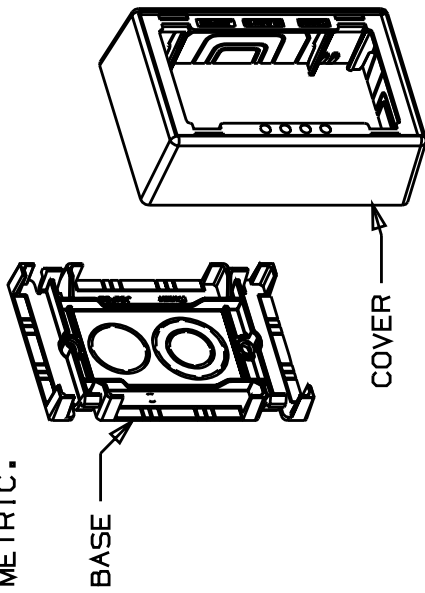

THIS COPY IS PROVIDED ON A RESTRICTED BASIS AND IS NOT TO BE USED IN ANY WAY DETRIMENTAL TO THE INTERESTS OF PANDUIT CORP.

PANDUIT P/N	WEIGHT
JBIFS	1.9 LB/10 PCS (885 G/10 PCS)

NOTES:

- SEE CURRENT CATALOG FOR ADDITIONAL PART SUFFIXES TO INDICATE COLOR AND OR PACKAGE QUANTITY.
- CONCENTRIC BREAKOUTS TO ACCOMMODATE CONDUIT SIZES OF 1/2", 3/4", AND 1" DIAMETERS.
- BREAKOUTS ARE PROVIDED FOR CD, PD, LD, LDP, LDS, AND T45 RACEWAYS.
- COVER IS EXTENDED OUT AND DOWN AROUND SIDES OF BASE WHEN ASSEMBLED.
- DIMENSIONS IN PARENTHESES ARE IN METRIC.

CAD FILE NAME/LAYERS **B** D37042BJ_DC_JBIFS_01A

PANDUIT

CORP. TINLEY PARK, ILLINOIS
A 1 GANG SNAP-TOGETHER JUNCTION BOX (JBIFS)
 CUSTOMER DRAWING

UNLESS OTHERWISE SPECIFIED, DIMENSIONAL TOLERANCES ARE:
 (.X) ± (.XXX) ;
 (.XX) ± (.03 (.8) ANGLES ;

UNLESS OTHERWISE SPECIFIED, ALL DIMENSIONS ARE GIVEN IN INCHES, THIRD ANGLE PROJECTION.

SCALE	NONE
DRAWING NO.	37042-04
SIZE	A

REV	DATE	BY	CHK	DESCRIPTION	ECN	CHK	CUST	SUP
2	1/17/00	JHNJ		E: ADDED T45 TO NOTE 3 D: REVISED GEOMETRY FOR T45 BREAKOUT	37042-04			
---	---		C: PART WEIGHT WAS 1.9LB(883g).	-----			
1	5/20/99	DW	HIW	B: FILE NAME WAS D37042BJ_DC_JBIS_00. A: PART NUMBER WAS JBIS.	37042-04	HIW	HIW	
R	3-5-99	DW	HIW	RELEASED TO PRODUCTION.	37042-04	HIW	HIW	