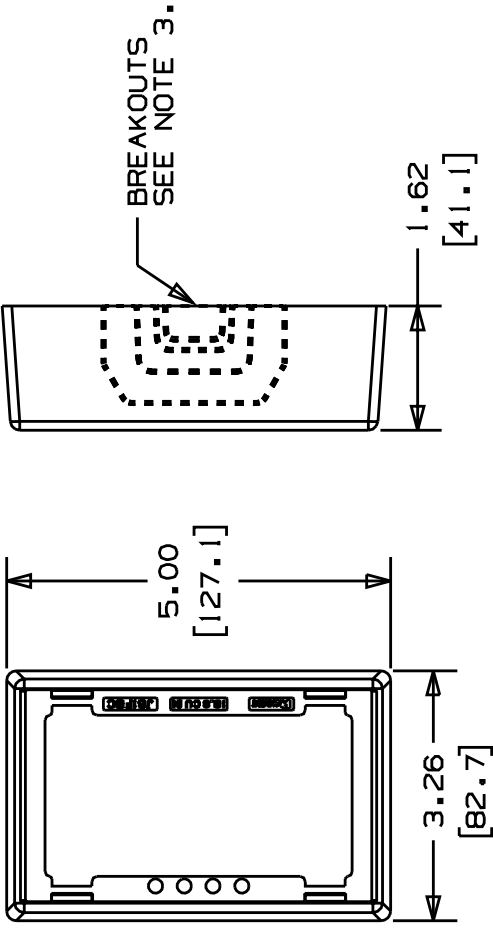

THIS COPY IS PROVIDED ON A RESTRICTED BASIS AND IS NOT TO BE USED IN ANY WAY DETRIMENTAL TO THE INTERESTS OF PANDUIT CORP.

PANDUIT P/N	WEIGHT
JBIFS	1.9 LB/10 PCS (885 G/10 PCS)

NOTES:

- SEE CURRENT CATALOG FOR ADDITIONAL PART SUFFIXES TO INDICATE COLOR AND OR PACKAGE QUANTITY.
- CONCENTRIC BREAKOUTS TO ACCOMMODATE CONDUIT SIZES OF 1/2", 3/4", AND 1" DIAMETERS.
- BREAKOUTS ARE PROVIDED FOR CD, PD, LD, LDP, LDS, AND T45 RACEWAYS.
- COVER IS EXTENDED OUT AND DOWN AROUND SIDES OF BASE WHEN ASSEMBLED.
- DIMENSIONS IN PARENTHESES ARE IN METRIC.

CAD FILE NAME/LAYERS **B** D37042BJ_DC_JBIFS_01A

PANDUIT

CORP. TINLEY PARK, ILLINOIS
A 1 GANG SNAP-TOGETHER JUNCTION BOX (JBIFS)
 CUSTOMER DRAWING

UNLESS OTHERWISE SPECIFIED, DIMENSIONAL TOLERANCES ARE:
 (.X) ± (.XXX) ;
 (.XX) ± (.03 (.8) ANGLES ;

UNLESS OTHERWISE SPECIFIED, ALL DIMENSIONS ARE GIVEN IN INCHES, THIRD ANGLE PROJECTION.

SCALE	NONE
DRAWING NO.	37042-04
SIZE	A

REV	DATE	BY	CHK	DESCRIPTION	ECN	CHK	CUST	SUP
2	1/17/00	JHNJ		E: ADDED T45 TO NOTE 3 D: REVISED GEOMETRY FOR T45 BREAKOUT	37042-04			
---	---		C: PART WEIGHT WAS 1.9LB(883g).	-----			
1	5/20/99	DW	HIW	B: FILE NAME WAS D37042BJ_DC_JBIS_00. A: PART NUMBER WAS JBIS.	37042-04	HIW	HIW	
R	3-5-99	DW	HIW	RELEASED TO PRODUCTION.	37042-04	HIW	HIW	