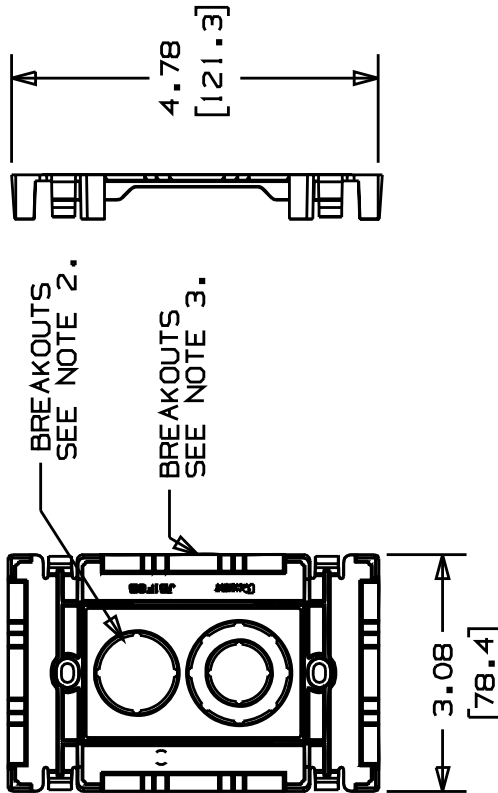

THIS COPY IS PROVIDED ON A RESTRICTED BASIS AND IS NOT TO BE USED IN ANY WAY DETRIMENTAL TO THE INTERESTS OF PANDUIT CORP.

PANDUIT P/N	WEIGHT
JBIFS	1.9 LB/10 PCS (885 G/10 PCS)

NOTES:

- SEE CURRENT CATALOG FOR ADDITIONAL PART SUFFIXES TO INDICATE COLOR AND OR PACKAGE QUANTITY.
- CONCENTRIC BREAKOUTS TO ACCOMMODATE CONDUIT SIZES OF 1/2", 3/4", AND 1" DIAMETERS.
- BREAKOUTS ARE PROVIDED FOR CD, PD, LD, LDP, LDS, AND T45 RACEWAYS.
- COVER IS EXTENDED OUT AND DOWN AROUND SIDES OF BASE WHEN ASSEMBLED.
- DIMENSIONS IN PARENTHESES ARE IN METRIC.

CAD FILE NAME/LAYERS **B** D37042BJ_DC_JBIFS_01A

PANDUIT

CORP. TINLEY PARK, ILLINOIS
A 1 GANG SNAP-TOGETHER JUNCTION BOX (JBIFS)
 CUSTOMER DRAWING

UNLESS OTHERWISE SPECIFIED, DIMENSIONAL TOLERANCES ARE:
 (.X) ± (.XXX) ;
 (.XX) ± (.03 (.8) ANGLES ;

UNLESS OTHERWISE SPECIFIED, ALL DIMENSIONS ARE GIVEN IN INCHES, THIRD ANGLE PROJECTION.

SCALE	NONE
DRAWING NO.	37042-04
SIZE	A

REV	DATE	BY	CHK	DESCRIPTION	ECN	CHK	CUST	SUP
2	1/17/00	JHNJ		E: ADDED T45 TO NOTE 3 D: REVISED GEOMETRY FOR T45 BREAKOUT	37042-04			
---	---		C: PART WEIGHT WAS 1.9LB(883g).	-----			
1	5/20/99	DW	HIW	B: FILE NAME WAS D37042BJ_DC_JBIS_00. A: PART NUMBER WAS JBIS.	37042-04	HIW	HIW	
R	3-5-99	DW	HIW	RELEASED TO PRODUCTION.	37042-04	HIW	HIW	