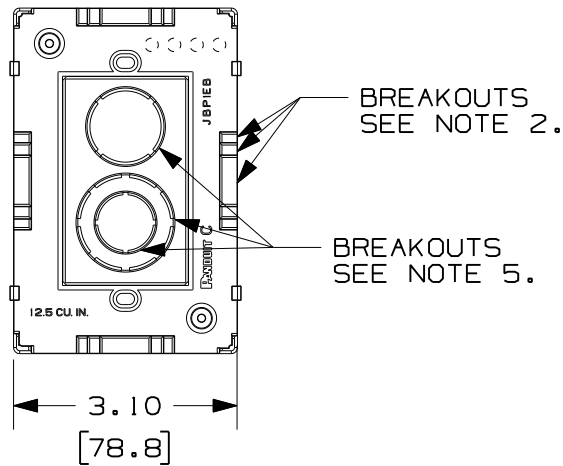

THIS COPY IS PROVIDED ON A RESTRICTED BASIS AND IS NOT TO BE USED IN ANY WAY DETRIMENTAL TO THE INTERESTS OF PANDUIT CORP.

PANDUIT PART NUMBER	WEIGHT	VOLUME CU. IN./CC
JBP1E	0.15 LB/ PC (68.9 g/ PC)	12.5 (205)

NOTES:

1. SEE CURRENT CATALOG FOR ADDITIONAL PART SUFFIXES TO INDICATE COLOR AND OR PACKAGE QUANTITY.
2. BREAKOUTS FOR LDS AND LDPH RACEWAYS ARE PROVIDED ON ALL FOUR SIDES IN THE BASE AND COVER.
3. COVER IS EXTENDED OUT AND DOWN AROUND SIDES OF BASE WHEN ASSEMBLED.
4. DIMENSIONS IN PARENTHESES ARE IN METRIC.
5. BREAKOUTS TO ACCOMODATE CONDUIT SIZES OF 1/2", 3/4" & 1" DIAMETERS.

UNLESS OTHERWISE SPECIFIED, ALL DIMENSIONS ARE GIVEN IN INCHES, THIRD ANGLE PROJECTION.

REV	DATE	BY	CHK	DESCRIPTION	ECN	CHK	CUST	SUP
I	10-19-09	BDK	RMHI	A. REVISED AND REDRAWN	36085-05	RMHI	RTFI	
R	12-10-98	DW	JAWA	RELEASED TO PRODUCTION	36085-05	HIW	HIW	