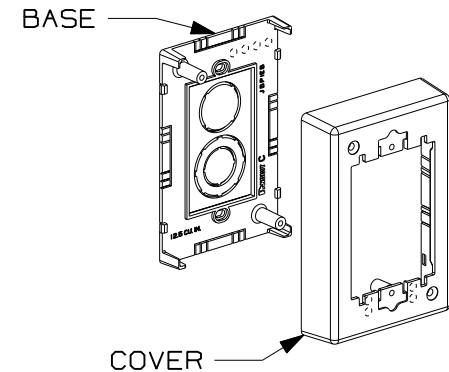

THIS COPY IS PROVIDED ON A RESTRICTED BASIS AND IS NOT TO BE USED IN ANY WAY DETRIMENTAL TO THE INTERESTS OF PANDUIT CORP.

PANDUIT PART NUMBER	WEIGHT	VOLUME CU. IN./CC
JBP1E	0.15 LB/ PC (68.9 g/ PC)	12.5 (205)

NOTES:

1. SEE CURRENT CATALOG FOR ADDITIONAL PART SUFFIXES TO INDICATE COLOR AND OR PACKAGE QUANTITY.
2. BREAKOUTS FOR LDS AND LDPH RACEWAYS ARE PROVIDED ON ALL FOUR SIDES IN THE BASE AND COVER.
3. COVER IS EXTENDED OUT AND DOWN AROUND SIDES OF BASE WHEN ASSEMBLED.
4. DIMENSIONS IN PARENTHESES ARE IN METRIC.
5. BREAKOUTS TO ACCOMODATE CONDUIT SIZES OF 1/2", 3/4" & 1" DIAMETERS.