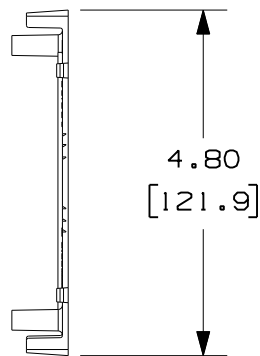

THIS COPY IS PROVIDED ON A RESTRICTED BASIS AND IS NOT TO BE USED IN ANY WAY DETRIMENTAL TO THE INTERESTS OF PANDUIT CORP.

PANDUIT PART NUMBER	WEIGHT	VOLUME CU. IN./CC
JBP1E	0.15 LB/ PC (68.9 g/ PC)	12.5 (205)

NOTES:

1. SEE CURRENT CATALOG FOR ADDITIONAL PART SUFFIXES TO INDICATE COLOR AND OR PACKAGE QUANTITY.
2. BREAKOUTS FOR LDS AND LDPH RACEWAYS ARE PROVIDED ON ALL FOUR SIDES IN THE BASE AND COVER.
3. COVER IS EXTENDED OUT AND DOWN AROUND SIDES OF BASE WHEN ASSEMBLED.
4. DIMENSIONS IN PARENTHESES ARE IN METRIC.
5. BREAKOUTS TO ACCOMODATE CONDUIT SIZES OF 1/2", 3/4" & 1" DIAMETERS.

UNLESS OTHERWISE SPECIFIED, ALL DIMENSIONS ARE GIVEN IN INCHES, THIRD ANGLE PROJECTION.

REV	DATE	BY	CHK	DESCRIPTION	ECN	CHK	CUST	SUP
I	10-19-09	BDK	RMHI	A. REVISED AND REDRAWN	36085-05	RMHI	RTFI	
R	12-10-98	DW	JAWA	RELEASED TO PRODUCTION	36085-05	HIW	HIW	