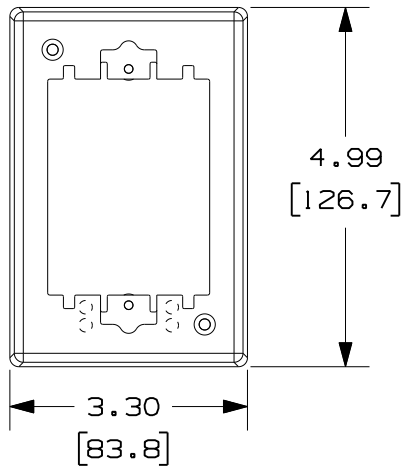

THIS COPY IS PROVIDED ON A RESTRICTED BASIS AND IS NOT TO BE USED IN ANY WAY DETRIMENTAL TO THE INTERESTS OF PANDUIT CORP.

PANDUIT PART NUMBER	WEIGHT	VOLUME CU. IN./CC
JBP1E	0.15 LB/ PC (68.9 g/ PC)	12.5 (205)

NOTES:

1. SEE CURRENT CATALOG FOR ADDITIONAL PART SUFFIXES TO INDICATE COLOR AND OR PACKAGE QUANTITY.
2. BREAKOUTS FOR LDS AND LDPH RACEWAYS ARE PROVIDED ON ALL FOUR SIDES IN THE BASE AND COVER.
3. COVER IS EXTENDED OUT AND DOWN AROUND SIDES OF BASE WHEN ASSEMBLED.
4. DIMENSIONS IN PARENTHESES ARE IN METRIC.
5. BREAKOUTS TO ACCOMODATE CONDUIT SIZES OF 1/2", 3/4" & 1" DIAMETERS.

UNLESS OTHERWISE SPECIFIED, ALL DIMENSIONS ARE GIVEN IN INCHES, THIRD ANGLE PROJECTION.

REV	DATE	BY	CHK	DESCRIPTION	ECN	CHK	CUST	SUP
I	10-19-09	BDK	RMHI	A. REVISED AND REDRAWN	36085-05	RMHI	RTFI	
R	12-10-98	DW	JAWA	RELEASED TO PRODUCTION	36085-05	HIW	HIW	