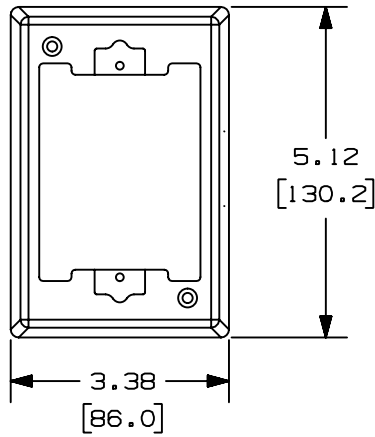

THIS COPY IS PROVIDED ON A RESTRICTED BASIS AND IS NOT TO BE USED IN ANY WAY DETRIMENTAL TO THE INTERESTS OF PANDUIT CORP.

RACEWAY  
BREAKOUTS  
SEE NOTE 2.

PANDUIT P/N	WEIGHT
JBP11	2.4 LB/10 PCS (1084 g/10 PCS)

NOTES:

1. SEE CURRENT CATALOG FOR ADDITIONAL PART SUFFIXES TO INDICATE COLOR AND OR PACKAGE QUANTITY.
2. BREAKOUTS FOR LD, LDS AND LDP RACEWAYS ARE PROVIDED ON ALL FOUR SIDES OF THE BASE AND COVER.
3. COVER IS EXTENDED OUT AND DOWN AROUND SIDES OF BASE WHEN ASSEMBLED.
4. DIMENSIONS IN PARENTHESES ARE IN METRIC.

CAD FILENAME/LAYERS D36402BG\_DC\_JBP11\_01B.prt

**PANDUIT** CORP. TINLEY PARK, ILLINOIS  
 INTERMEDIATE JUNCTION BOX  
 SINGLE GANG (JBP11)  
 CUSTOMER DRAWING

UNLESS OTHERWISE SPECIFIED, DIMENSIONAL TOLERANCES ARE: (.X) ± (.XXX) ± (.XX) ±.03(.8) ANGLES ±		UNLESS OTHERWISE SPECIFIED, ALL DIMENSIONS ARE GIVEN IN INCHES, THIRD ANGLE PROJECTION.						
DRAWN BY DW	MAT'L: PVC	SCALE NONE						
DATE 1-28-99	CHECKED BY HIW	DRAWING NO. 36402-06	DWG A					
REV		DATE	BY	CHK	DESCRIPTION	ECN	CHK	CUST