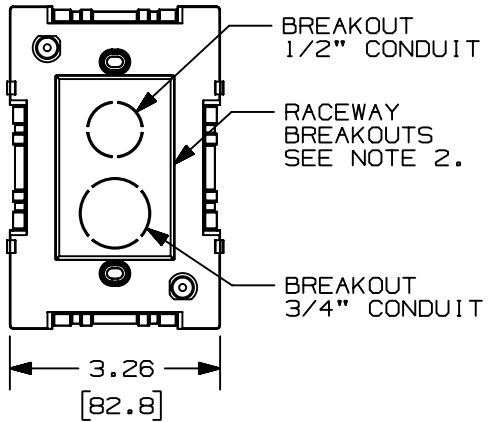

THIS COPY IS PROVIDED ON A RESTRICTED BASIS AND IS NOT TO BE USED IN ANY WAY DETRIMENTAL TO THE INTERESTS OF PANDUIT CORP.

RACEWAY  
BREAKOUTS  
SEE NOTE 2.

PANDUIT P/N	WEIGHT
JBP11	2.4 LB/10 PCS (1084 g/10 PCS)

NOTES:

1. SEE CURRENT CATALOG FOR ADDITIONAL PART SUFFIXES TO INDICATE COLOR AND OR PACKAGE QUANTITY.
2. BREAKOUTS FOR LD, LDS AND LDP RACEWAYS ARE PROVIDED ON ALL FOUR SIDES OF THE BASE AND COVER.
3. COVER IS EXTENDED OUT AND DOWN AROUND SIDES OF BASE WHEN ASSEMBLED.
4. DIMENSIONS IN PARENTHESES ARE IN METRIC.