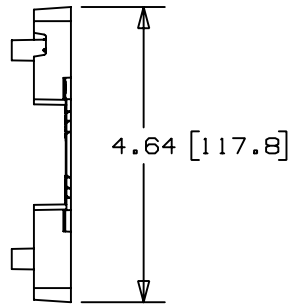

THIS COPY IS PROVIDED ON A RESTRICTED BASIS AND IS NOT TO BE USED IN ANY WAY DETRIMENTAL TO THE INTERESTS OF PANDUIT CORP.

PANDUIT P/N	WEIGHT
JBP1MD20	3.26 LB/10 PCS (1480 g/10 PCS)

NOTES:

1. SEE CURRENT CATALOG FOR ADDITIONAL PART SUFFIXES TO INDICATE COLOR AND OR PACKAGE QUANTITY.
2. BREAKOUTS ON ALL FOUR SIDES IN COVER AND BASE TO ACCOMMODATE PAN-WAY LDS AND LDP RACEWAYS.
3. COVER IS EXTENDED OUT AND DOWN AROUND SIDES OF BASE WHEN ASSEMBLED.
4. DIMENSIONS IN PARENTHESES ARE IN METRIC.

UNLESS OTHERWISE SPECIFIED, ALL DIMENSIONS ARE GIVEN IN INCHES, THIRD ANGLE PROJECTION.

DRAWN BY DW	MAT'L: PVC	SCALE NONE	DWG A
DATE 12-08-98		DRAWING NO. 36642-05	SIZE A
CHECKED BY JAWA			

REV	DATE	BY	CHK	DESCRIPTION	ECN	CHK	CUST	SUP
R	12-08-98	DW	JAWA	RELEASED TO PRODUCTION.	36642-05	HIW	HIW	