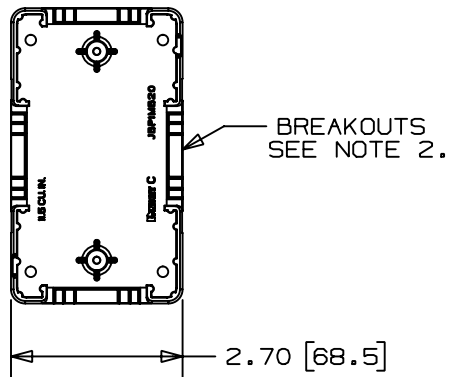

THIS COPY IS PROVIDED ON A RESTRICTED BASIS AND IS NOT TO BE USED IN ANY WAY DETRIMENTAL TO THE INTERESTS OF PANDUIT CORP.

PANDUIT P/N	WEIGHT
JBP1MD20	3.26 LB/10 PCS (1480 g/10 PCS)

NOTES:

1. SEE CURRENT CATALOG FOR ADDITIONAL PART SUFFIXES TO INDICATE COLOR AND OR PACKAGE QUANTITY.
2. BREAKOUTS ON ALL FOUR SIDES IN COVER AND BASE TO ACCOMMODATE PAN-WAY LDS AND LDP RACEWAYS.
3. COVER IS EXTENDED OUT AND DOWN AROUND SIDES OF BASE WHEN ASSEMBLED.
4. DIMENSIONS IN PARENTHESES ARE IN METRIC.

UNLESS OTHERWISE SPECIFIED, ALL DIMENSIONS ARE GIVEN IN INCHES, THIRD ANGLE PROJECTION.

DRAWN BY DW	MAT'L: PVC	SCALE NONE	DWG A
DATE 12-08-98		DRAWING NO. 36642-05	SIZE A
CHECKED BY JAWA			

REV	DATE	BY	CHK	DESCRIPTION	ECN	CHK	CUST	SUP
R	12-08-98	DW	JAWA	RELEASED TO PRODUCTION.	36642-05	HIW	HIW	