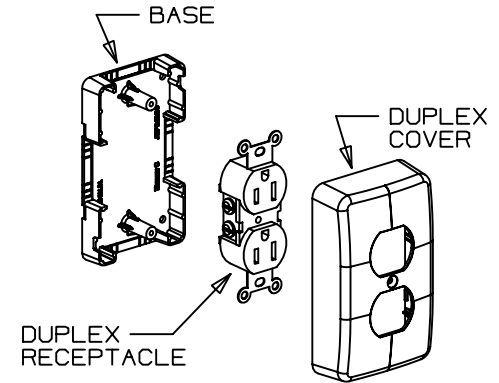

THIS COPY IS PROVIDED ON A RESTRICTED BASIS AND IS NOT TO BE USED IN ANY WAY DETRIMENTAL TO THE INTERESTS OF PANDUIT CORP.

PANDUIT P/N	WEIGHT
JBP1MD20	3.26 LB/10 PCS (1480 g/10 PCS)

NOTES:

1. SEE CURRENT CATALOG FOR ADDITIONAL PART SUFFIXES TO INDICATE COLOR AND OR PACKAGE QUANTITY.
2. BREAKOUTS ON ALL FOUR SIDES IN COVER AND BASE TO ACCOMMODATE PAN-WAY LDS AND LDP RACEWAYS.
3. COVER IS EXTENDED OUT AND DOWN AROUND SIDES OF BASE WHEN ASSEMBLED.
4. DIMENSIONS IN PARENTHESES ARE IN METRIC.

UNLESS OTHERWISE SPECIFIED, ALL DIMENSIONS ARE GIVEN IN INCHES, THIRD ANGLE PROJECTION.

DRAWN BY DW	MAT'L: PVC	SCALE NONE	DWG A
DATE 12-08-98		DRAWING NO. 36642-05	SIZE A
CHECKED BY JAWA			

REV	DATE	BY	CHK	DESCRIPTION	ECN	CHK	CUST	SUP
R	12-08-98	DW	JAWA	RELEASED TO PRODUCTION.	36642-05	HIW	HIW	