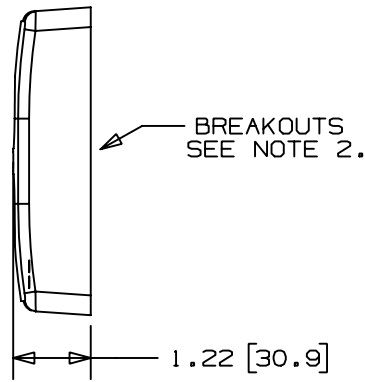

THIS COPY IS PROVIDED ON A RESTRICTED BASIS AND IS NOT TO BE USED IN ANY WAY DETRIMENTAL TO THE INTERESTS OF PANDUIT CORP.

PANDUIT P/N	WEIGHT
JBP1MD20	3.26 LB/10 PCS (1480 g/10 PCS)

NOTES:

1. SEE CURRENT CATALOG FOR ADDITIONAL PART SUFFIXES TO INDICATE COLOR AND OR PACKAGE QUANTITY.
2. BREAKOUTS ON ALL FOUR SIDES IN COVER AND BASE TO ACCOMMODATE PAN-WAY LDS AND LDP RACEWAYS.
3. COVER IS EXTENDED OUT AND DOWN AROUND SIDES OF BASE WHEN ASSEMBLED.
4. DIMENSIONS IN PARENTHESES ARE IN METRIC.

UNLESS OTHERWISE SPECIFIED, ALL DIMENSIONS ARE GIVEN IN INCHES, THIRD ANGLE PROJECTION.

DRAWN BY DW	MAT'L: PVC	SCALE NONE	DWG A
DATE 12-08-98		DRAWING NO. 36642-05	SIZE A
CHECKED BY JAWA			

REV	DATE	BY	CHK	DESCRIPTION	ECN	CHK	CUST	SUP
R	12-08-98	DW	JAWA	RELEASED TO PRODUCTION.	36642-05	HIW	HIW	