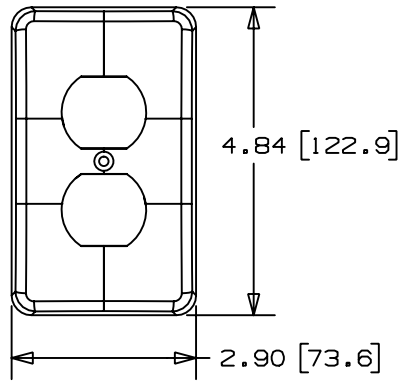

THIS COPY IS PROVIDED ON A RESTRICTED BASIS AND IS NOT TO BE USED IN ANY WAY DETRIMENTAL TO THE INTERESTS OF PANDUIT CORP.

PANDUIT P/N	WEIGHT
JBP1MD20	3.26 LB/10 PCS (1480 g/10 PCS)

NOTES:

1. SEE CURRENT CATALOG FOR ADDITIONAL PART SUFFIXES TO INDICATE COLOR AND OR PACKAGE QUANTITY.
2. BREAKOUTS ON ALL FOUR SIDES IN COVER AND BASE TO ACCOMMODATE PAN-WAY LDS AND LDP RACEWAYS.
3. COVER IS EXTENDED OUT AND DOWN AROUND SIDES OF BASE WHEN ASSEMBLED.
4. DIMENSIONS IN PARENTHESES ARE IN METRIC.

CAD FILENAME/LAYERS D36642BU_DC_JBP1MB_00

PANDUIT CORP. TINLEY PARK, ILLINOIS

PAN-WAY MINI-ELECTRICAL RECEPTACLE BOX (JBP1MD20)
CUSTOMER DRAWING

UNLESS OTHERWISE SPECIFIED, DIMENSIONAL TOLERANCES ARE:
(.X) ± (.XXX) ±
(.XX) ±.03 (.8) ANGLES ±

UNLESS OTHERWISE SPECIFIED, ALL DIMENSIONS ARE GIVEN IN INCHES, THIRD ANGLE PROJECTION.

DRAWN BY DW	MAT'L: PVC	SCALE NONE	DWG A
DATE 12-08-98		DRAWING NO. 36642-05	SIZE A
CHECKED BY JAWA			

REV	DATE	BY	CHK	DESCRIPTION	ECN	CHK	CUST	SUP
R	12-08-98	DW	JAWA	RELEASED TO PRODUCTION.	36642-05	HIW	HIW	