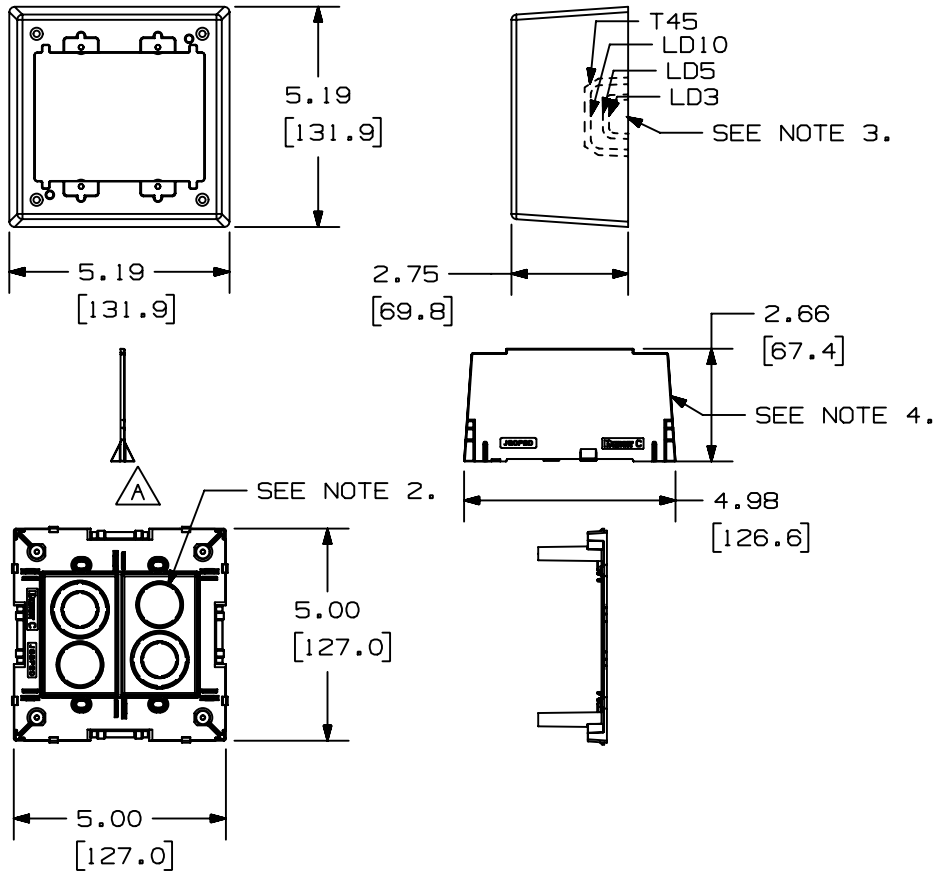

THIS COPY IS PROVIDED ON A RESTRICTED BASIS AND IS NOT TO BE USED IN ANY WAY DETRIMENTAL TO THE INTERESTS OF PANDUIT CORP.

PANDUIT P/N	WEIGHT
JBP2D	4.6 LB/10 PCS (2078 g/10 PCS)

NOTES:

1. SEE CURRENT CATALOG FOR ADDITIONAL PART SUFFIXES TO INDICATE COLOR AND OR PACKAGE QUANTITY.
2. CONCENTRIC BREAKOUTS TO ACCOMMODATE CONDUIT SIZES OF 1/2", 3/4", AND 1" DIAMETERS.
3. BREAKOUTS ARE PROVIDED ON ALL FOUR SIDES OF COVER.
4. DIVIDER PROVIDES POWER AND DATA SEPARATION IMMEDIATELY FROM RACEWAY.
5. DIMENSIONS IN PARENTHESES ARE IN METRIC.

CAD FILENAME/LAYERS: D35713BE_DC_JBP2D_01

PANDUIT CORP. TINLEY PARK, ILLINOIS
 PAN-WAY 2 GANG DEEP JUNCTION BOX
 WITH DIVIDER WALL (JBP2D)
 CUSTOMER DRAWING

UNLESS OTHERWISE SPECIFIED,
 DIMENSIONAL TOLERANCES ARE:
 (.X) ± .03 (.8) ANGLES ±

UNLESS OTHERWISE SPECIFIED,
 ALL DIMENSIONS ARE GIVEN
 IN INCHES, THIRD ANGLE PROJECTION.

REV	DATE	BY	CHK	DESCRIPTION	ECN	CHK	CUST	SUP
I	01-12-00	JHNUJAWA		A. REVISED GEOMETRY FOR T45 BREAKOUT	35713-05	HIW	HIW	
R	10-27-97	DW	HIW	RELEASED TO PRODUCTION.	35713-05	HIW	HIW	

DRAWN BY DW	MAT'L: PVC	SCALE NONE
DATE 10-27-97		DRAWING NO. 35713-05
CHECKED BY HIW		DWG A SIZE

X-ON Electronics

Largest Supplier of Electrical and Electronic Components

Click to view similar products for [Wire Ducting & Raceways](#) category: