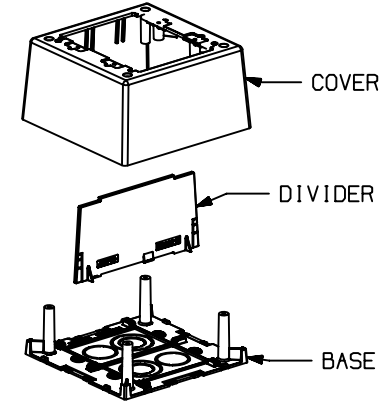

THIS COPY IS PROVIDED ON A RESTRICTED BASIS AND IS NOT TO BE USED IN ANY WAY DETRIMENTAL TO THE INTERESTS OF PANDUIT CORP.

PANDUIT P/N	WEIGHT
JBP2D	4.6 LB/10 PCS (2078 g/10 PCS)

NOTES:

1. SEE CURRENT CATALOG FOR ADDITIONAL PART SUFFIXES TO INDICATE COLOR AND OR PACKAGE QUANTITY.
2. CONCENTRIC BREAKOUTS TO ACCOMMODATE CONDUIT SIZES OF 1/2", 3/4", AND 1" DIAMETERS.
3. BREAKOUTS ARE PROVIDED ON ALL FOUR SIDES OF COVER.
4. DIVIDER PROVIDES POWER AND DATA SEPARATION IMMEDIATELY FROM RACEWAY.
5. DIMENSIONS IN PARENTHESES ARE IN METRIC.

CAD FILENAME/LAYERS: D35713BE_DC_JBP2D_01

PANDUIT CORP. TINLEY PARK, ILLINOIS
 PAN-WAY 2 GANG DEEP JUNCTION BOX
 WITH DIVIDER WALL (JBP2D)
 CUSTOMER DRAWING

UNLESS OTHERWISE SPECIFIED,
 DIMENSIONAL TOLERANCES ARE:
 (.X) ± .03 (.8) ANGLES ±

UNLESS OTHERWISE SPECIFIED,
 ALL DIMENSIONS ARE GIVEN
 IN INCHES, THIRD ANGLE PROJECTION.

REV	DATE	BY	CHK	DESCRIPTION	ECN	CHK	CUST	SUP
I	01-12-00	JHNUJAWA		A. REVISED GEOMETRY FOR T45 BREAKOUT	35713-05	HIW	HIW	
R	10-27-97	DW	HIW	RELEASED TO PRODUCTION.	35713-05	HIW	HIW	