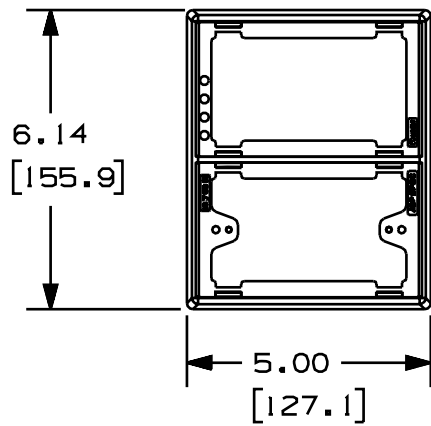

THIS COPY IS PROVIDED ON A RESTRICTED BASIS AND IS NOT TO BE USED IN ANY WAY DETRIMENTAL TO THE INTERESTS OF PANDUIT CORP.

PANDUIT P/N	WEIGHT
JBP2FS	3.92 LB/10 PCS (1775 g/10 PCS)

NOTES:

1. SEE CURRENT CATALOG FOR ADDITIONAL PART SUFFIXES TO INDICATE COLOR AND OR PACKAGE QUANTITY.
2. CONCENTRIC BREAKOUTS TO ACCOMMODATE CONDUIT SIZES OF 1/2", 3/4", AND 1" DIAMETERS.
3. BREAKOUTS ARE PROVIDED ON ALL FOUR SIDES OF COVER.
4. DIVIDER PROVIDES POWER AND DATA SEPARATION IMMEDIATELY FROM RACEWAY.
5. DIMENSIONS IN PARENTHESES ARE IN METRIC.

SEE NOTE 4.

SEE NOTE 2.

CAD FILENAME/LAYERS

D37086BD_DC_JBP2FS_00A.PRT

PANDUIT CORP. TINLEY PARK, ILLINOIS

2 GANG SNAP TOGETHER
JUNCTION BOX (JBP2FS)
CUSTOMER DRAWING

UNLESS OTHERWISE SPECIFIED,
DIMENSIONAL TOLERANCES ARE:
(.X) ± .XXX
(.XX) ± .010 ANGLES ± 1°

UNLESS OTHERWISE SPECIFIED,
ALL DIMENSIONS ARE GIVEN
IN INCHES, THIRD ANGLE PROJECTION.

DRAWN BY
RABO

MAT'L:

SCALE
FULL

R 11/18/99 RABO JAWA RELEASED TO PRODUCTION

37086-04 HIW HIW

DATE
11/18/99

PVC