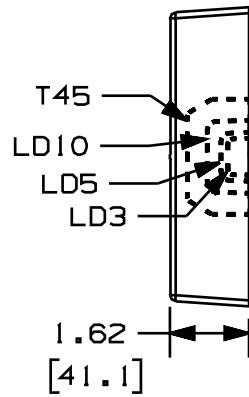

THIS COPY IS PROVIDED ON A RESTRICTED BASIS AND IS NOT TO BE USED IN ANY WAY DETRIMENTAL TO THE INTERESTS OF PANDUIT CORP.

PANDUIT P/N	WEIGHT
JBP2FS	3.92 LB/10 PCS (1775 g/10 PCS)

NOTES:

1. SEE CURRENT CATALOG FOR ADDITIONAL PART SUFFIXES TO INDICATE COLOR AND OR PACKAGE QUANTITY.
2. CONCENTRIC BREAKOUTS TO ACCOMMODATE CONDUIT SIZES OF 1/2", 3/4", AND 1" DIAMETERS.
3. BREAKOUTS ARE PROVIDED ON ALL FOUR SIDES OF COVER.
4. DIVIDER PROVIDES POWER AND DATA SEPARATION IMMEDIATELY FROM RACEWAY.
5. DIMENSIONS IN PARENTHESES ARE IN METRIC.

SEE NOTE 4.

SEE NOTE 2.

CAD FILENAME/LAYERS

D37086BD_DC_JBP2FS_00A.PRT

PANDUIT CORP. TINLEY PARK, ILLINOIS

2 GANG SNAP TOGETHER
JUNCTION BOX (JBP2FS)
CUSTOMER DRAWING

UNLESS OTHERWISE SPECIFIED,
DIMENSIONAL TOLERANCES ARE:
(.X) ± .XXX
(.XX) ± .010 ANGLES ± 1°

UNLESS OTHERWISE SPECIFIED,
ALL DIMENSIONS ARE GIVEN
IN INCHES, THIRD ANGLE PROJECTION.

DRAWN BY
RABO

MAT'L:

SCALE
FULL

R 11/18/99 RABO JAWA RELEASED TO PRODUCTION

37086-04 HIW HIW

DATE
11/18/99

PVC

DRAWING NO.
37086-04

DWG
A
SIZE

REV	DATE	BY	CHK	DESCRIPTION	ECN	R	CUST	SUP
R	11/18/99	RABO	JAWA	RELEASED TO PRODUCTION	37086-04		HIW	HIW

CHK'D
HIW

X-ON Electronics

Largest Supplier of Electrical and Electronic Components