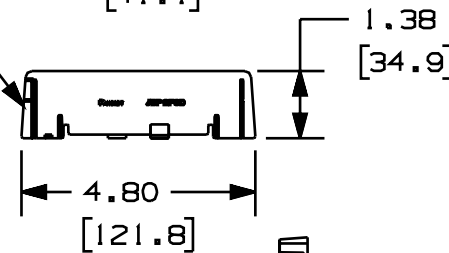

THIS COPY IS PROVIDED ON A RESTRICTED BASIS AND IS NOT TO BE USED IN ANY WAY DETRIMENTAL TO THE INTERESTS OF PANDUIT CORP.

PANDUIT P/N	WEIGHT
JBP2FS	3.92 LB/10 PCS (1775 g/10 PCS)

NOTES:

1. SEE CURRENT CATALOG FOR ADDITIONAL PART SUFFIXES TO INDICATE COLOR AND OR PACKAGE QUANTITY.
2. CONCENTRIC BREAKOUTS TO ACCOMMODATE CONDUIT SIZES OF 1/2", 3/4", AND 1" DIAMETERS.
3. BREAKOUTS ARE PROVIDED ON ALL FOUR SIDES OF COVER.
4. DIVIDER PROVIDES POWER AND DATA SEPARATION IMMEDIATELY FROM RACEWAY.
5. DIMENSIONS IN PARENTHESES ARE IN METRIC.

SEE NOTE 4.

SEE NOTE 2.

CAD FILENAME/LAYERS

D37086BD_DC_JBP2FS_00A.PRT

PANDUIT CORP. TINLEY PARK, ILLINOIS

2 GANG SNAP TOGETHER
JUNCTION BOX (JBP2FS)
CUSTOMER DRAWING

UNLESS OTHERWISE SPECIFIED,
DIMENSIONAL TOLERANCES ARE:
(.X) ± .XXX
(.XX) ± .010 ANGLES ± 1°

UNLESS OTHERWISE SPECIFIED,
ALL DIMENSIONS ARE GIVEN
IN INCHES, THIRD ANGLE PROJECTION.

DRAWN BY
RABO

MAT'L:

SCALE
FULL

R 11/18/99 RABO JAWA RELEASED TO PRODUCTION

37086-04 HIW HIW

DATE
11/18/99

PVC