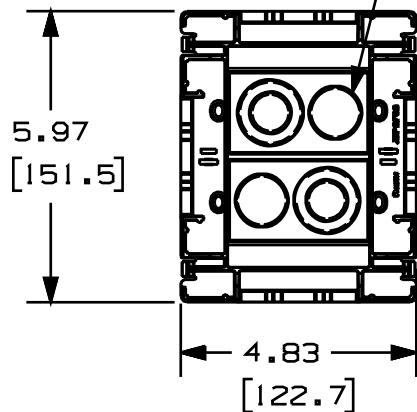

THIS COPY IS PROVIDED ON A RESTRICTED BASIS AND IS NOT TO BE USED IN ANY WAY DETRIMENTAL TO THE INTERESTS OF PANDUIT CORP.

PANDUIT P/N	WEIGHT
JBP2FS	3.92 LB/10 PCS (1775 g/10 PCS)

NOTES:

1. SEE CURRENT CATALOG FOR ADDITIONAL PART SUFFIXES TO INDICATE COLOR AND OR PACKAGE QUANTITY.
2. CONCENTRIC BREAKOUTS TO ACCOMMODATE CONDUIT SIZES OF 1/2", 3/4", AND 1" DIAMETERS.
3. BREAKOUTS ARE PROVIDED ON ALL FOUR SIDES OF COVER.
4. DIVIDER PROVIDES POWER AND DATA SEPARATION IMMEDIATELY FROM RACEWAY.
5. DIMENSIONS IN PARENTHESES ARE IN METRIC.

SEE NOTE 4.

SEE NOTE 2.

CAD FILENAME/LAYERS

D37086BD_DC_JBP2FS_00A.PRT

PANDUIT CORP. TINLEY PARK, ILLINOIS

2 GANG SNAP TOGETHER
JUNCTION BOX (JBP2FS)
CUSTOMER DRAWING

UNLESS OTHERWISE SPECIFIED,
DIMENSIONAL TOLERANCES ARE:
(.X) ± .XXX
(.XX) ± .010 ANGLES ± 1°

UNLESS OTHERWISE SPECIFIED,
ALL DIMENSIONS ARE GIVEN
IN INCHES, THIRD ANGLE PROJECTION.

DRAWN BY
RABO

MAT'L:

SCALE
FULL

R 11/18/99 RABO JAWA RELEASED TO PRODUCTION

37086-04 HIW HIW

DATE
11/18/99

PVC