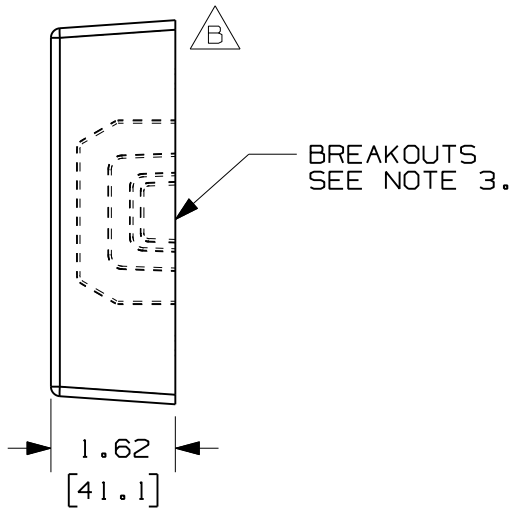

THIS COPY IS PROVIDED ON A RESTRICTED BASIS AND IS NOT TO BE USED IN ANY WAY DETRIMENTAL TO THE INTERESTS OF PANDUIT CORP.

PANDUIT P/N	WEIGHT	VOLUME CU. IN./CC
JBX3510	0.21 LB/PC. (96.6g/PC.)	19.9 [326]

NOTES:

- SEE CURRENT CATALOG FOR ADDITIONAL PART SUFFIXES TO INDICATE COLOR AND OR PACKAGE QUANTITY.
- BREAKOUTS TO ACCOMMODATE CONDUIT SIZES OF 1/2", 3/4", AND 1" DIAMETERS.
- BREAKOUTS ARE PROVIDED FOR PD, LD, LDPH, LDS, AND T-45 RACEWAYS.
- COVER IS EXTENDED OUT AND DOWN AROUND SIDES OF BASE WHEN ASSEMBLED.
- DIMENSIONS IN PARENTHESIS ARE METRIC.