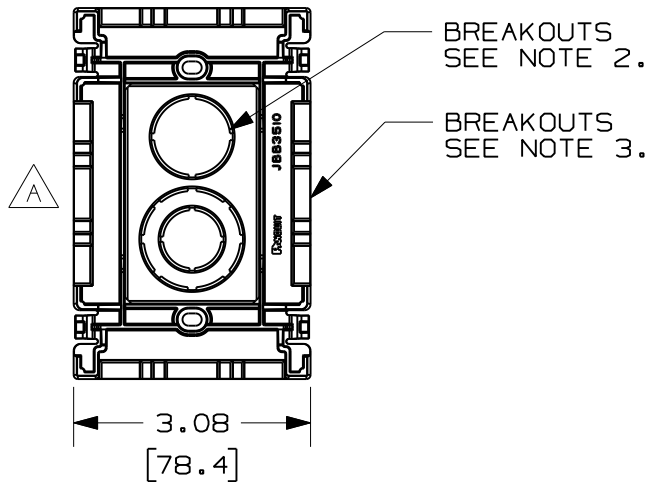

THIS COPY IS PROVIDED ON A RESTRICTED BASIS AND IS NOT TO BE USED IN ANY WAY DETRIMENTAL TO THE INTERESTS OF PANDUIT CORP.

PANDUIT P/N	WEIGHT	VOLUME CU. IN./CC
JBX3510	0.21 LB/PC. (96.6g/PC.)	19.9 [326]

NOTES:

- SEE CURRENT CATALOG FOR ADDITIONAL PART SUFFIXES TO INDICATE COLOR AND OR PACKAGE QUANTITY.
- BREAKOUTS TO ACCOMMODATE CONDUIT SIZES OF 1/2", 3/4", AND 1" DIAMETERS.
- BREAKOUTS ARE PROVIDED FOR PD, LD, LDPH, LDS, AND T-45 RACEWAYS.
- COVER IS EXTENDED OUT AND DOWN AROUND SIDES OF BASE WHEN ASSEMBLED.
- DIMENSIONS IN PARENTHESIS ARE METRIC.