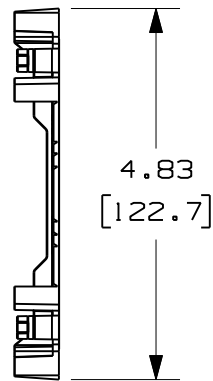

THIS COPY IS PROVIDED ON A RESTRICTED BASIS AND IS NOT TO BE USED IN ANY WAY DETRIMENTAL TO THE INTERESTS OF PANDUIT CORP.

PANDUIT P/N	WEIGHT	VOLUME CU. IN./CC
JBX3510	0.21 LB/PC. (96.6g/PC.)	19.9 [326]

NOTES:

- SEE CURRENT CATALOG FOR ADDITIONAL PART SUFFIXES TO INDICATE COLOR AND OR PACKAGE QUANTITY.
- BREAKOUTS TO ACCOMMODATE CONDUIT SIZES OF 1/2", 3/4", AND 1" DIAMETERS.
- BREAKOUTS ARE PROVIDED FOR PD, LD, LDPH, LDS, AND T-45 RACEWAYS.
- COVER IS EXTENDED OUT AND DOWN AROUND SIDES OF BASE WHEN ASSEMBLED.
- DIMENSIONS IN PARENTHESIS ARE METRIC.

PANDUIT CORP TINLEY PARK, ILLINOIS

1 GANG LOW VOLTAGE JUNCTION BOX (JBX3510)

CUSTOMER DRAWING

UNLESS OTHERWISE SPECIFIED, DIMENSIONAL TOLERANCES ARE:

(.X) ± .03 [.8] (.XXX) ± .005 [0.125] ANGLES ± .5°

UNLESS OTHERWISE SPECIFIED, ALL DIMENSIONS ARE GIVEN IN INCHES. THIRD ANGLE PROJECTION