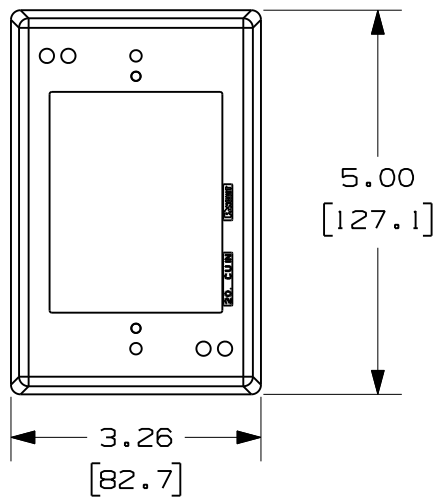

THIS COPY IS PROVIDED ON A RESTRICTED BASIS AND IS NOT TO BE USED IN ANY WAY DETRIMENTAL TO THE INTERESTS OF PANDUIT CORP.

PANDUIT P/N	WEIGHT	VOLUME CU. IN./CC
JBX3510	0.21 LB/PC. (96.6g/PC.)	19.9 [326]

NOTES:

- SEE CURRENT CATALOG FOR ADDITIONAL PART SUFFIXES TO INDICATE COLOR AND OR PACKAGE QUANTITY.
- BREAKOUTS TO ACCOMMODATE CONDUIT SIZES OF 1/2", 3/4", AND 1" DIAMETERS.
- BREAKOUTS ARE PROVIDED FOR PD, LD, LDPH, LDS, AND T-45 RACEWAYS.
- COVER IS EXTENDED OUT AND DOWN AROUND SIDES OF BASE WHEN ASSEMBLED.
- DIMENSIONS IN PARENTHESIS ARE METRIC.

PANDUIT CORP TINLEY PARK, ILLINOIS

1 GANG LOW VOLTAGE JUNCTION BOX (JBX3510)

CUSTOMER DRAWING

UNLESS OTHERWISE SPECIFIED, DIMENSIONAL TOLERANCES ARE:

(.X) ± .03 [.8] (.XXX) ± .005 [0.125] ANGLES ± .5°

UNLESS OTHERWISE SPECIFIED, ALL DIMENSIONS ARE GIVEN IN INCHES. THIRD ANGLE PROJECTION