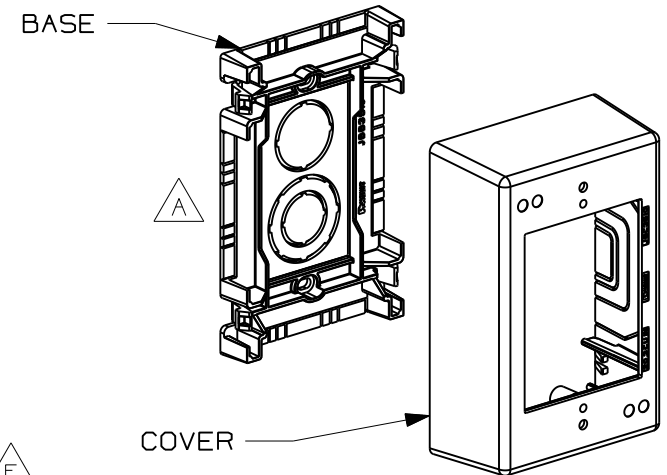

THIS COPY IS PROVIDED ON A RESTRICTED BASIS AND IS NOT TO BE USED IN ANY WAY DETRIMENTAL TO THE INTERESTS OF PANDUIT CORP.

PANDUIT P/N	WEIGHT	VOLUME CU. IN./CC
JBX3510	0.21 LB/PC. (96.6g/PC.)	19.9 [326]

NOTES:

- SEE CURRENT CATALOG FOR ADDITIONAL PART SUFFIXES TO INDICATE COLOR AND OR PACKAGE QUANTITY.
- BREAKOUTS TO ACCOMMODATE CONDUIT SIZES OF 1/2", 3/4", AND 1" DIAMETERS.
- BREAKOUTS ARE PROVIDED FOR PD, LD, LDPH, LDS, AND T-45 RACEWAYS.
- COVER IS EXTENDED OUT AND DOWN AROUND SIDES OF BASE WHEN ASSEMBLED.
- DIMENSIONS IN PARENTHESIS ARE METRIC.