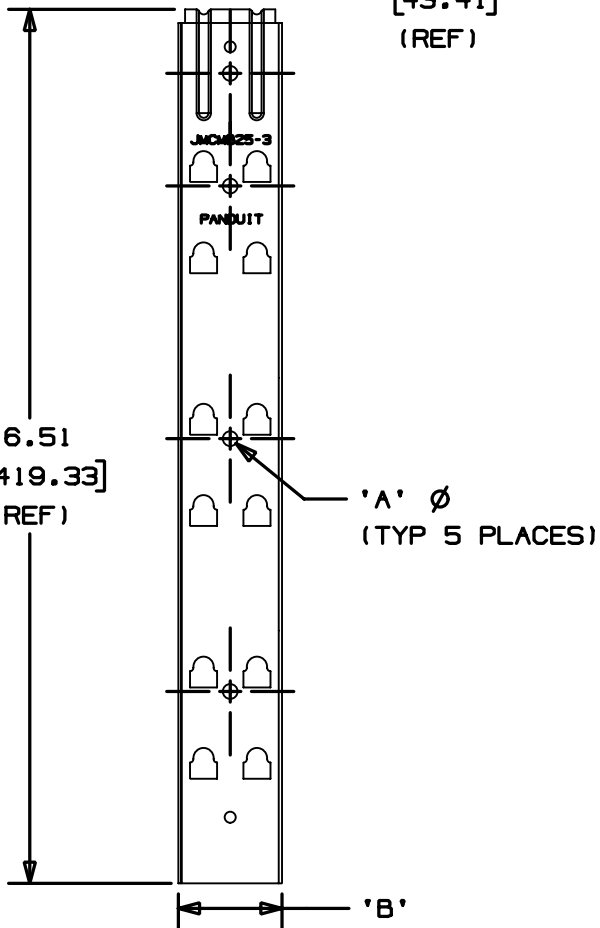

THIS COPY IS PROVIDED ON A RESTRICTED BASIS AND IS NOT TO BE USED IN ANY WAY DETRIMENTAL TO THE INTERESTS OF PANDUIT CORP.

PANDUIT PART NO.	DIMENSIONS		WEIGHT lbs / 10 (g) / pcs
	'A'	'B'	
JMCMB25-3--	0.28 (7.14)	1.96 (49.73)	4.91 (2228)

NOTES:

1. SEE CURRENT PRICE SHEET FOR PART NUMBER SUFFIX DESIGNATION FOR PACKAGE SIZE.
2. MATERIAL TO BE 18 Ga. (0.048") PRE-GALVANIZED STEEL.
3. JMCMB25-3 IS DESIGNED AS A CONTINUOUS BACKBONE FOR INSTALLATION OF UP TO SIX JM J2 J HOOK PRODUCTS.
4. RATED STATIC LOAD: 180 lbs. (81.65kg)

DIMENSIONS IN BRACKETS ARE METRIC [mm]			
CAD FILENAME/LAYERS G02672DJ_PB_JMCMB253_00			
PANDUIT CORP. TINLEY PARK, ILLINOIS			
JMOD TRI LEVEL ANGLE BRACKET (JMCMB25-3--)			
UNLESS OTHERWISE SPECIFIED, DIMENSIONAL TOLERANCES ARE: (.X) ±0.05 (1.3) (.XX) ±0.010 (0.25) (.XX) ±0.02 (0.5) ANGLES ± 5°		UNLESS OTHERWISE SPECIFIED, ALL DIMENSIONS ARE GIVEN IN INCHES, THIRD ANGLE PROJECTION.	
DRAWN BY JAD	MAT'L:	SCALE NONE	
DATE 3/7/03	SEE NOTE 2	DRAWING NO. GB2672DJ	DWG SIZE A
CHK'D			