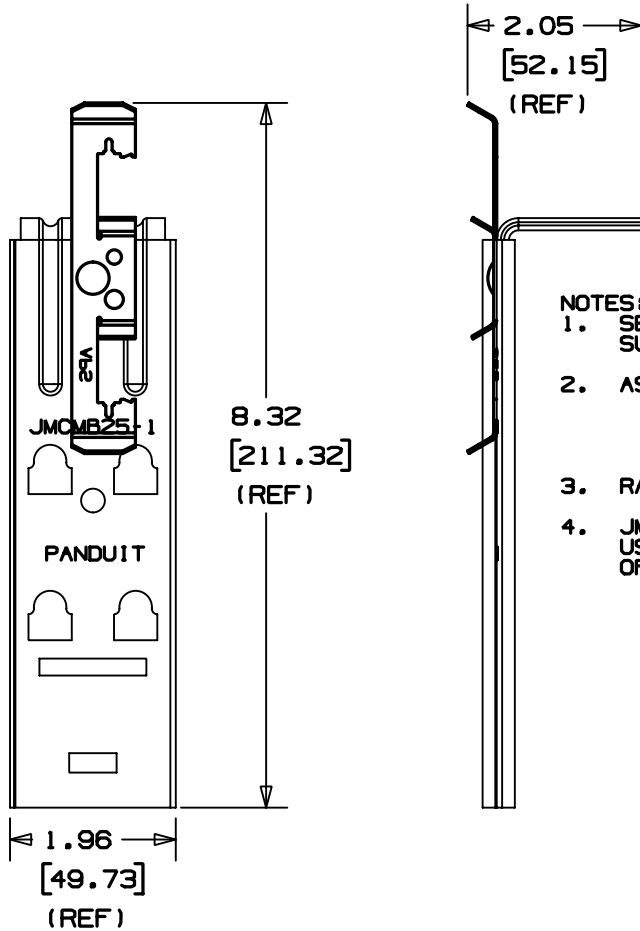

THIS COPY IS PROVIDED ON A RESTRICTED BASIS AND IS NOT TO BE USED IN ANY WAY DETRIMENTAL TO THE INTERESTS OF PANDUIT CORP.

PANDUIT PART NO.	PRODUCT WORKS WITH PANDUIT PART NUMBERS:	APPLICATION SURFACE:	WEIGHT lbs / 10 (g) / pcs.
JMDWB-1--	JMJH2 JMOD CABLE SUPPORT JMCB JMOD CHAINING BRACKET	#12 DROP WIRE to 1/4" ROD	2.55 (1159)

NOTES:

- SEE CURRENT PRICE SHEET FOR PART NUMBER SUFFIX DESIGNATION FOR PACKAGE SIZE.
- ASSEMBLY COMPONENT MATERIALS:
 - A. PRE-GLAVANIZED STEEL (JMCMB25-1)
 - B. ZINC PLATED STEEL (RIVET)
 - C. SPRING STEEL (DROP WIRE BRACKET)
- RATED STATIC LOAD: 20 lbs. (9.07kg)
- JMDWB-1 WILL ACCEPT ONE MJH2 J HOOK PRODUCT. USING JMCB MAY BE USED TO EXTEND THE LEVEL OF CABLE MANAGEMENT.

DIMENSIONS IN BRACKETS ARE METRIC [mm]	
CAD FILENAME/LAYERS G02672DM_PS_JMDWB1_00	
<h1>PANDUIT</h1> CORP. TINLEY PARK, ILLINOIS	
JMOD DROP WIRE BRACKET ASSEMBLY (JMDWB-1--)	
UNLESS OTHERWISE SPECIFIED, DIMENSIONAL TOLERANCES ARE: (.X) ±0.05 (1.3) (.XXX) ±0.010 (0.25) (.XX) ±0.02 (0.5) ANGLES ± 5°	UNLESS OTHERWISE SPECIFIED, ALL DIMENSIONS ARE GIVEN IN INCHES, THIRD ANGLE PROJECTION.
DRAWN BY JAD	MAT'L: NONE
DATE 3/7/03	SEE NOTE 2
DRW'G NO. GB2672DM	DWG SIZE A