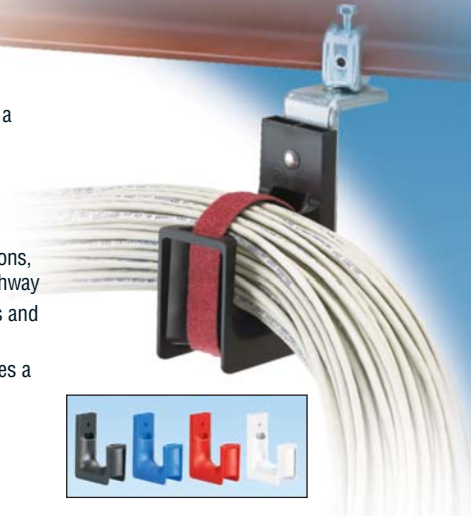

Let PANDUIT Support Your Cables

The J-Pro™ Cable Support System is an excellent alternative to metal J Hooks for routing communication cables

- J Hooks available in 3/4", 1 5/16", 2" and 4" bundle capacities to meet requirements of a variety of applications throughout the physical infrastructure
- Complete horizontal and vertical 1" bend radius control helps prevent degradation of cable performance
- UL and CAN/ULC listed and suitable for use in air handling spaces
- Color options provide means to segregate and identify cable bundles for specific applications, such as data, voice, security, fire alarm or other applications that require a designated pathway
- Pre-rieveted assemblies allow for attachment to ceilings, beams, threaded rods, drop wires and under floor supports to meet requirements of a variety of applications
- Cable tie channel allows user to install 3/4" *TAK-TY*® Hook & Loop Cable Tie and provides a method to retain and manage cable bundles
- Non-metallic J Hook prevents cables from coming in contact with metal