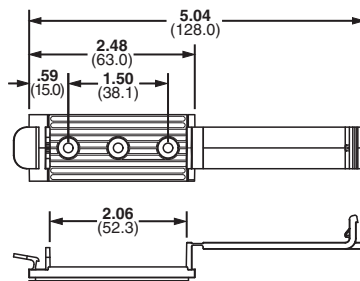

Adhesive Backed Latching Clips

- Latching cover withstands vibration

- For indoor use only

Part Number	Max. Bundle Diameter		Length A		Width B		Height C		Material	Color	Adhesive Type	Std. Pkg. Qty.	Std. Ctn. Qty.
	In.	mm	In.	mm	In.	mm	In.	mm					
LC3-A-C8	0.20	5.0	0.75	19.1	0.75	19.0	0.47	11.9	PVC	Light Gray	Rubber	100	1000
LC5-A-C8	0.36	9.1	1.01	25.7	1.01	25.7	0.61	15.5				100	1000
LC10-A-L8	0.93	23.6	1.51	38.4	1.51	38.4	0.84	21.3				50	500

Cable Holder – Adhesive Backed

- Convenient releasable latch allows easy addition and removal of cables

- Low profile design provides a compact cable routing solution
- For indoor use only

Part Number	Cable Width		Material	Color	Mounting Method	Std. Pkg. Qty.	Std. Ctn. Qty.
	In.	mm					
CH105-A-C14	2.06	52.3	Nylon 6.6	Gray	Rubber Adhesive Tape	100	1000
CH105-S6-C14	2.06	52.3			#6 (M3) Screw	100	1000

Low Profile Flat Cable Mounts

- Three sizes provide a cost effective flat cable containment for stack heights up to .105 inches (2.7mm)
- Features a matte, textured surface, for either hand written identification or application of computer labels

- Low profile design holds wires, cables, and tubing
- For indoor use only

Part Number	Cable Width		Length A		Hole Spacing D		Material	Color	Adhesive Type	Std. Pkg. Qty.	Std. Ctn. Qty.
	In.	mm	In.	mm	In.	mm					
LPFCM14-A-C14	1.44	37.0	2.56	65.0	2.00	50.8	Nylon 6.6	Gray	Rubber	100	500
LPFCM22-A-C14	2.19	56.0	3.31	84.0	2.75	69.9				100	500
LPFCM34-A-C14	3.44	87.0	4.56	115.8	4.00	101.6				100	500