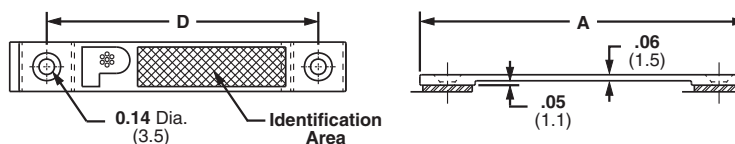

Adhesive Backed Latching Clips

- Latching cover withstands vibration

- For indoor use only

Part Number	Max. Bundle Diameter		Length A		Width B		Height C		Material	Color	Adhesive Type	Std. Pkg. Qty.	Std. Ctn. Qty.
	In.	mm	In.	mm	In.	mm	In.	mm					
LC3-A-C8	0.20	5.0	0.75	19.1	0.75	19.0	0.47	11.9	PVC	Light Gray	Rubber	100	1000
LC5-A-C8	0.36	9.1	1.01	25.7	1.01	25.7	0.61	15.5				100	1000
LC10-A-L8	0.93	23.6	1.51	38.4	1.51	38.4	0.84	21.3				50	500

Cable Holder – Adhesive Backed

- Convenient releasable latch allows easy addition and removal of cables

- Low profile design provides a compact cable routing solution
- For indoor use only

Part Number	Cable Width		Material	Color	Mounting Method	Std. Pkg. Qty.	Std. Ctn. Qty.
	In.	mm					
CH105-A-C14	2.06	52.3	Nylon 6.6	Gray	Rubber Adhesive Tape	100	1000
CH105-S6-C14	2.06	52.3			#6 (M3) Screw	100	1000

Low Profile Flat Cable Mounts

- Three sizes provide a cost effective flat cable containment for stack heights up to .105 inches (2.7mm)
- Features a matte, textured surface, for either hand written identification or application of computer labels

- Low profile design holds wires, cables, and tubing
- For indoor use only

Part Number	Cable Width		Length A		Hole Spacing D		Material	Color	Adhesive Type	Std. Pkg. Qty.	Std. Ctn. Qty.
	In.	mm	In.	mm	In.	mm					
LPFCM14-A-C14	1.44	37.0	2.56	65.0	2.00	50.8	Nylon 6.6	Gray	Rubber	100	500
LPFCM22-A-C14	2.19	56.0	3.31	84.0	2.75	69.9				100	500
LPFCM34-A-C14	3.44	87.0	4.56	115.8	4.00	101.6				100	500