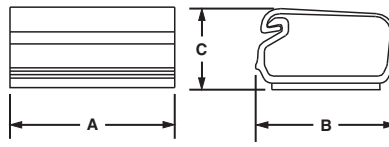

Adhesive Backed Latching Clips

- Latching cover withstands vibration

- For indoor use only

Part Number	Max. Bundle Diameter		Length A		Width B		Height C		Material	Color	Adhesive Type	Std. Pkg. Qty.	Std. Ctn. Qty.
	In.	mm	In.	mm	In.	mm	In.	mm					
LC3-A-C8	0.20	5.0	0.75	19.1	0.75	19.0	0.47	11.9	PVC	Light Gray	Rubber	100	1000
LC5-A-C8	0.36	9.1	1.01	25.7	1.01	25.7	0.61	15.5				100	1000
LC10-A-L8	0.93	23.6	1.51	38.4	1.51	38.4	0.84	21.3				50	500

Cable Holder – Adhesive Backed

- Convenient releasable latch allows easy addition and removal of cables

- Low profile design provides a compact cable routing solution
- For indoor use only

Part Number	Cable Width		Material	Color	Mounting Method	Std. Pkg. Qty.	Std. Ctn. Qty.
	In.	mm					
CH105-A-C14	2.06	52.3	Nylon 6.6	Gray	Rubber Adhesive Tape	100	1000
CH105-S6-C14	2.06	52.3			#6 (M3) Screw	100	1000

Low Profile Flat Cable Mounts

- Three sizes provide a cost effective flat cable containment for stack heights up to .105 inches (2.7mm)
- Features a matte, textured surface, for either hand written identification or application of computer labels

- Low profile design holds wires, cables, and tubing
- For indoor use only

Part Number	Cable Width		Length A		Hole Spacing D		Material	Color	Adhesive Type	Std. Pkg. Qty.	Std. Ctn. Qty.
	In.	mm	In.	mm	In.	mm					
LPFCM14-A-C14	1.44	37.0	2.56	65.0	2.00	50.8	Nylon 6.6	Gray	Rubber	100	500
LPFCM22-A-C14	2.19	56.0	3.31	84.0	2.75	69.9				100	500
LPFCM34-A-C14	3.44	87.0	4.56	115.8	4.00	101.6				100	500