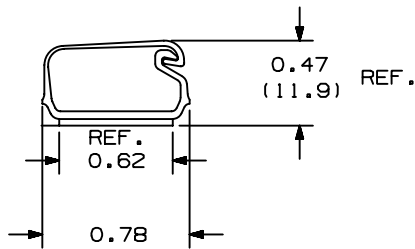

THIS COPY IS PROVIDED ON A RESTRICTED BASIS AND IS NOT TO BE USED IN ANY WAY DETRIMENTAL TO THE INTERESTS OF PANDUIT CORP.

PANDUIT PART NUMBER*	CUT LENGTH IN. (mm)	STATIC LOAD lb./pc. (g/pc.)	APPROX. WEIGHT lbs/100 pcs (g)/100 pcs
LC3-A	0.75 ±0.06 (19.1 ±1.5)	0.22 (100)	0.33 (150)

NOTES:

1. SEE CURRENT PRICE SHEET FOR PART NUMBER SUFFIX DESIGNATION FOR PACKAGE SIZE.
2. PART IS DESIGNED TO SUPPORT MAXIMUM WEIGHT ON A CLEAN, DRY, SMOOTH SURFACE. SEE TABLE.

NO WARRANTY, EXPRESSED OR IMPLIED, IS MADE BY PANDUIT WITH RESPECT TO ADHESIVE BOND PERFORMANCE. AMONG OTHER THINGS, THE CONDITIONS UNDER WHICH THESE MOUNTS MAY BE APPLIED AND/OR THE SURFACE TO WHICH THEY MAY BE APPLIED ARE BEYOND PANDUIT'S CONTROL.

DIMENSIONS IN BRACKETS ARE METRIC [mm]

CAD FILENAME/LAYERS G00430BB_PB_LC3_A_02

PANDUIT CORP. TINLEY PARK, ILLINOIS

LATCHING CLIP (LC3-A)

UNLESS OTHERWISE SPECIFIED, DIMENSIONAL TOLERANCES ARE:
 (.X) ±0.05 (1.3) (.XXX) ±0.010 (0.25)
 (.XX) ±0.02 (0.5) ANGLES ± 5°

UNLESS OTHERWISE SPECIFIED, ALL DIMENSIONS ARE GIVEN IN INCHES, THIRD ANGLE PROJECTION.

DRAWN BY SJSU

MAT'L:

SCALE NONE

DATE 03/29/94

RIGID PVC

DRAWING NO.

GB0430BB