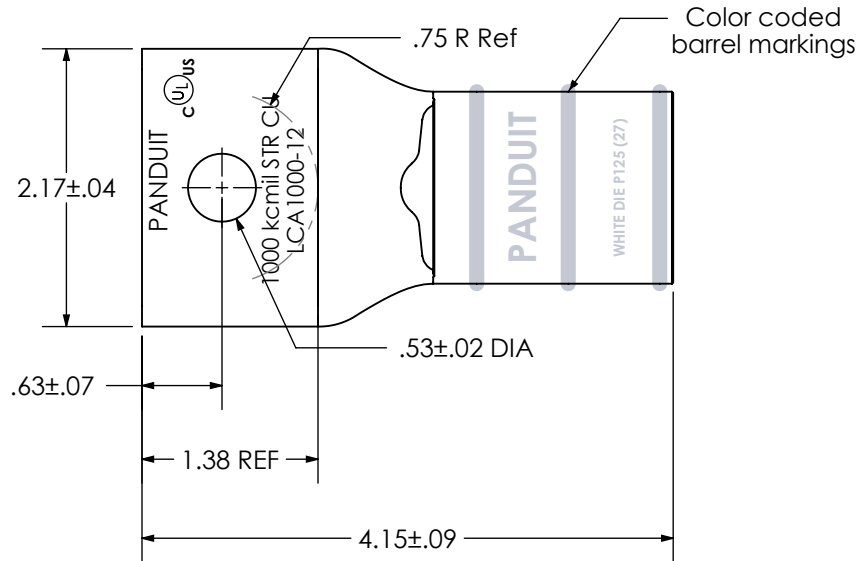

THIS COPY IS PROVIDED ON A RESTRICTED BASIS AND IS NOT TO BE USED IN ANY WAY DETRIMENTAL TO THE INTERESTS OF PANDUIT CORP.

Material	High Conductivity Seamless Copper Tube
Plating	Electro-Tin
Wire Size	1000 kcmil
Wire Type	Stranded Copper; Class B: Compact, Compressed or Concentric, Class C: Concentric
Wire Strip Length	1-15/16 in.
Stud Size	1/2 in.
UL Listed Wire Connector	Yes, for applications up to 35kv. Consult cable manufacturer for voltage stress relief instructions with applications greater than 2000 volts.
UL Temperature Rating	90° C
C.S.A Certified Wire Connector	N/A
Panduit Color Code on Barrel	WHITE
Panduit Die Index No. on Barrel	P125
Alternate Industry Die Index No. () on Barrel	(27)

00	7/17	JHNU	JHNU	DRAWING RELEASED	046447	RGB	RGB
REV	DATE	BY	CHK	DESCRIPTION	ECN	-R	SUP

PANDUIT CORP. TINLEY PARK, ILLINOIS

LCA1000-12-3
Copper Lug - One-Hole, Standard Barrel

SCALE N/A DRAWING NO / CAD FILE LCA1000-12-CUST