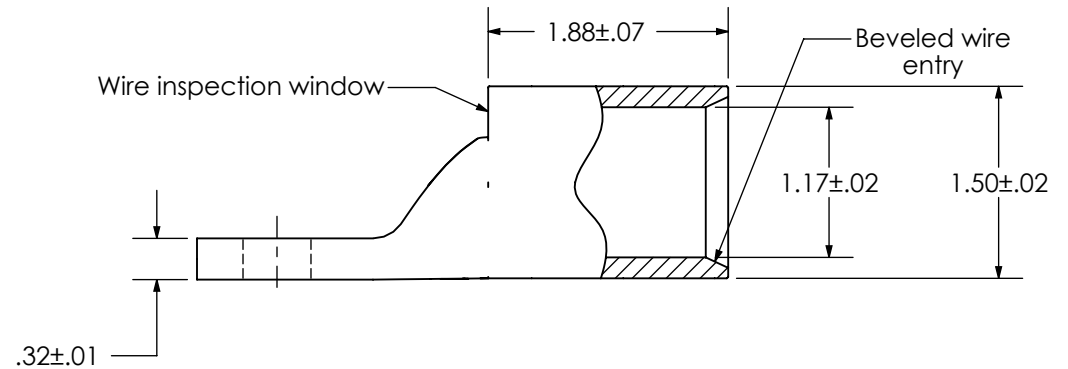

THIS COPY IS PROVIDED ON A RESTRICTED BASIS AND IS NOT TO BE USED IN ANY WAY DETRIMENTAL TO THE INTERESTS OF PANDUIT CORP.

Material	High Conductivity Seamless Copper Tube
Plating	Electro-Tin
Wire Size	1000 kcmil
Wire Type	Stranded Copper; Class B: Compact, Compressed or Concentric, Class C: Concentric
Wire Strip Length	1-15/16 in.
Stud Size	1/2 in.
UL Listed Wire Connector	Yes, for applications up to 35kv. Consult cable manufacturer for voltage stress relief instructions with applications greater than 2000 volts.
UL Temperature Rating	90° C
C.S.A Certified Wire Connector	N/A
Panduit Color Code on Barrel	WHITE
Panduit Die Index No. on Barrel	P125
Alternate Industry Die Index No. () on Barrel	(27)

00	7/17	JHNU	JHNU	DRAWING RELEASED	046447	RGB	RGB
REV	DATE	BY	CHK	DESCRIPTION	ECN	-R	SUP

PANDUIT CORP. TINLEY PARK, ILLINOIS

LCA1000-12-3
Copper Lug - One-Hole, Standard Barrel

SCALE N/A DRAWING NO / CAD FILE LCA1000-12-CUST