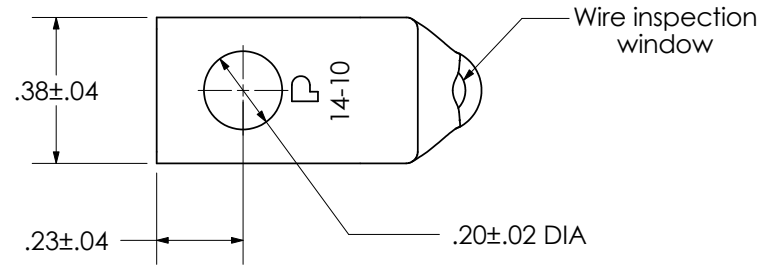

THIS COPY IS PROVIDED ON A RESTRICTED BASIS AND IS NOT TO BE USED IN ANY WAY DETRIMENTAL TO THE INTERESTS OF PANDUIT CORP.

Material	High Conductivity Seamless Copper Tube
Plating	Electro-Tin
Wire Size	14 - 10 AWG STR, 12 - 10 AWG SOL
Wire Type	Stranded Copper; Class B: Compact, Compressed or Concentric, Class C: Concentric
Wire Strip Length	7/16 in.
Stud Size	#10
UL Listed Wire Connector	Yes, for applications up to 35kv. Consult cable manufacturer for voltage stress relief instructions with applications greater than 2000 volts.
UL Temperature Rating	90° C
C.S.A Certified Wire Connector	Yes
Panduit Color Code on Barrel	N/A
Panduit Die Index No. on Barrel	N/A
Alternate Industry Die Index No. () on Barrel	N/A

CERTIFIED

LISTED
Wire Connector

01	12/04	JHNU	JHNU	REVISED WIRE SIZE	12305
REV	DATE	BY	CHK	DESCRIPTION	ECN

PANDUIT CORP. TINLEY PARK, ILLINOIS

LCA10-10F-L
Copper Lug - One-Hole, Standard Barrel, 90° Angle Tongue