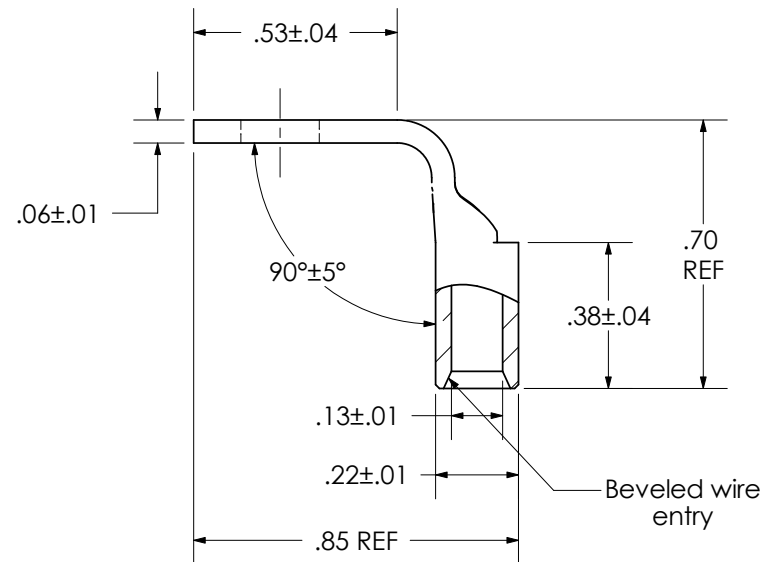

THIS COPY IS PROVIDED ON A RESTRICTED BASIS AND IS NOT TO BE USED IN ANY WAY DETRIMENTAL TO THE INTERESTS OF PANDUIT CORP.

Material	High Conductivity Seamless Copper Tube
Plating	Electro-Tin
Wire Size	14 - 10 AWG STR, 12 - 10 AWG SOL
Wire Type	Stranded Copper; Class B: Compact, Compressed or Concentric, Class C: Concentric
Wire Strip Length	7/16 in.
Stud Size	#10
UL Listed Wire Connector	Yes, for applications up to 35kv. Consult cable manufacturer for voltage stress relief instructions with applications greater than 2000 volts.
UL Temperature Rating	90° C
C.S.A Certified Wire Connector	Yes
Panduit Color Code on Barrel	N/A
Panduit Die Index No. on Barrel	N/A
Alternate Industry Die Index No. () on Barrel	N/A

CERTIFIED

LISTED
Wire Connector

01	12/04	JHNU	JHNU	REVISED WIRE SIZE	12305
REV	DATE	BY	CHK	DESCRIPTION	ECN

PANDUIT CORP. TINLEY PARK, ILLINOIS

LCA10-10F-L
Copper Lug - One-Hole, Standard Barrel, 90° Angle Tongue

SCALE N/A DRAWING NO / CAD FILE LCA10-10F-CUST

X-ON Electronics

Largest Supplier of Electrical and Electronic Components

Click to view similar products for [Heavy Duty Power Connectors](#) category:

Click to view products by [Panduit](#) manufacturer: